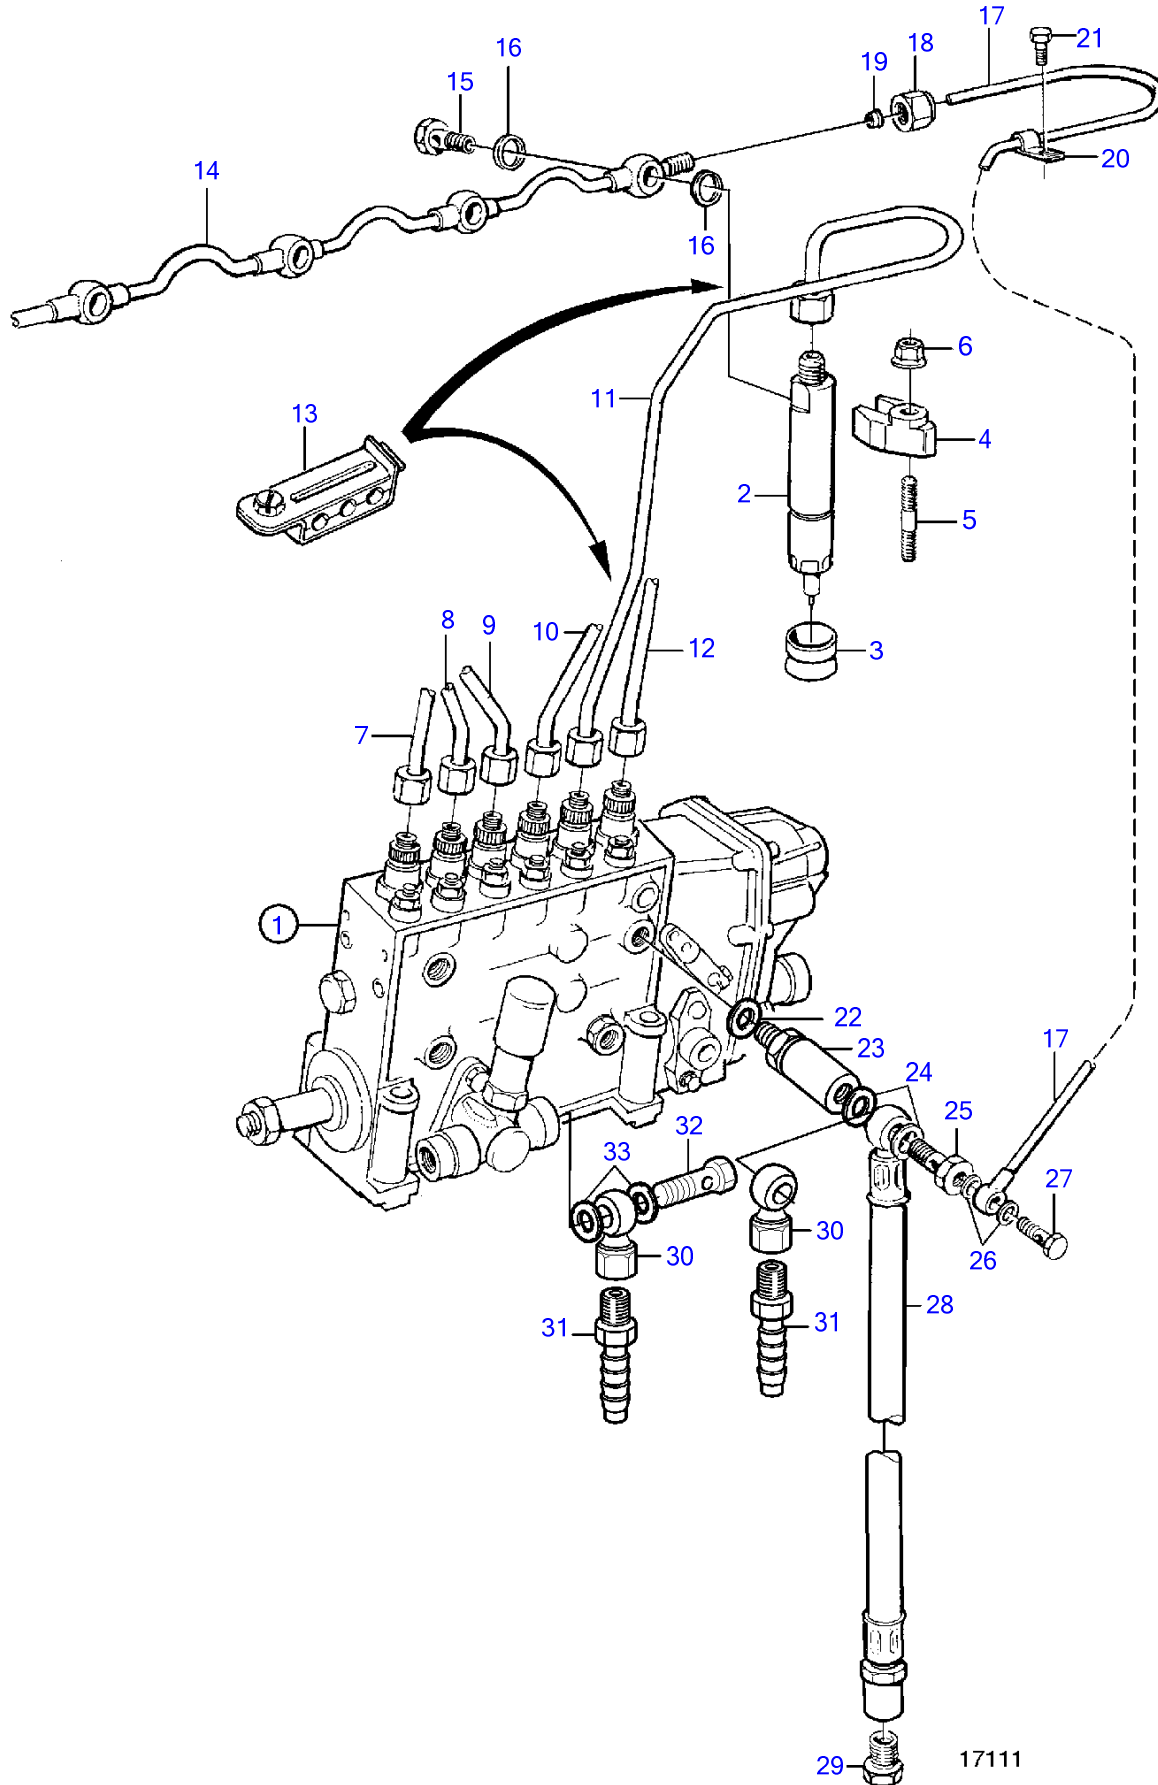

TAMD72P-A

TAMD72P-A

REF	PART NO.	QTY	DESCRIPTION	SEE SEC.	NOTES
1		1	Injection pump	2479	
2	864827	6	Injector		
	3803257	6	Injector, exch		
			.	2325	
3	469455	6	Sealing ring		
4	469797	6	Yoke		
5	1545022	6	Stud		
6	971095	6	Flange nut		
7	3825658	1	Delivery pipe		Cyl no 1
8	3825659	1	Delivery pipe		Cyl no 2
9	3825660	1	Delivery pipe		Cyl no 3
10	864604	1	Delivery pipe		Cyl no 4
11	864605	1	Delivery pipe		Cyl no 5
12	864606	1	Delivery pipe		Cyl no 6
13	8194351	6	Clamp		2 pipes
	8194352	1	Clamp		3 pipes
	8194353	1	Clamp		4 pipes
14	471605	1	Leak-off pipe		
15	74033	6	Hollow screw		
16	947620	12	Gasket		
17	3825440	1	Leak-off pipe		
18	956980	1	Fitting nut		
19	956966	1	Ferrule		
20	121563	1	Clamp		
21	965175	1	Flange screw		
22		1	Gasket		
23	11996309	1	Overflow valve		
			. parts not sold separately		
24	969011	2	Gasket		
25	16496	1	Hollow screw		
26	947620	2	Gasket		
27	74033	1	Hollow screw		
28	866964	1	Hose		
29	22753	1	Nipple		
30	861101	2	Banjo nipple		Alt
31	3825000	2	Hose nipple		Alt
32	25167	1	Hollow screw		
33	969011	2	Gasket		