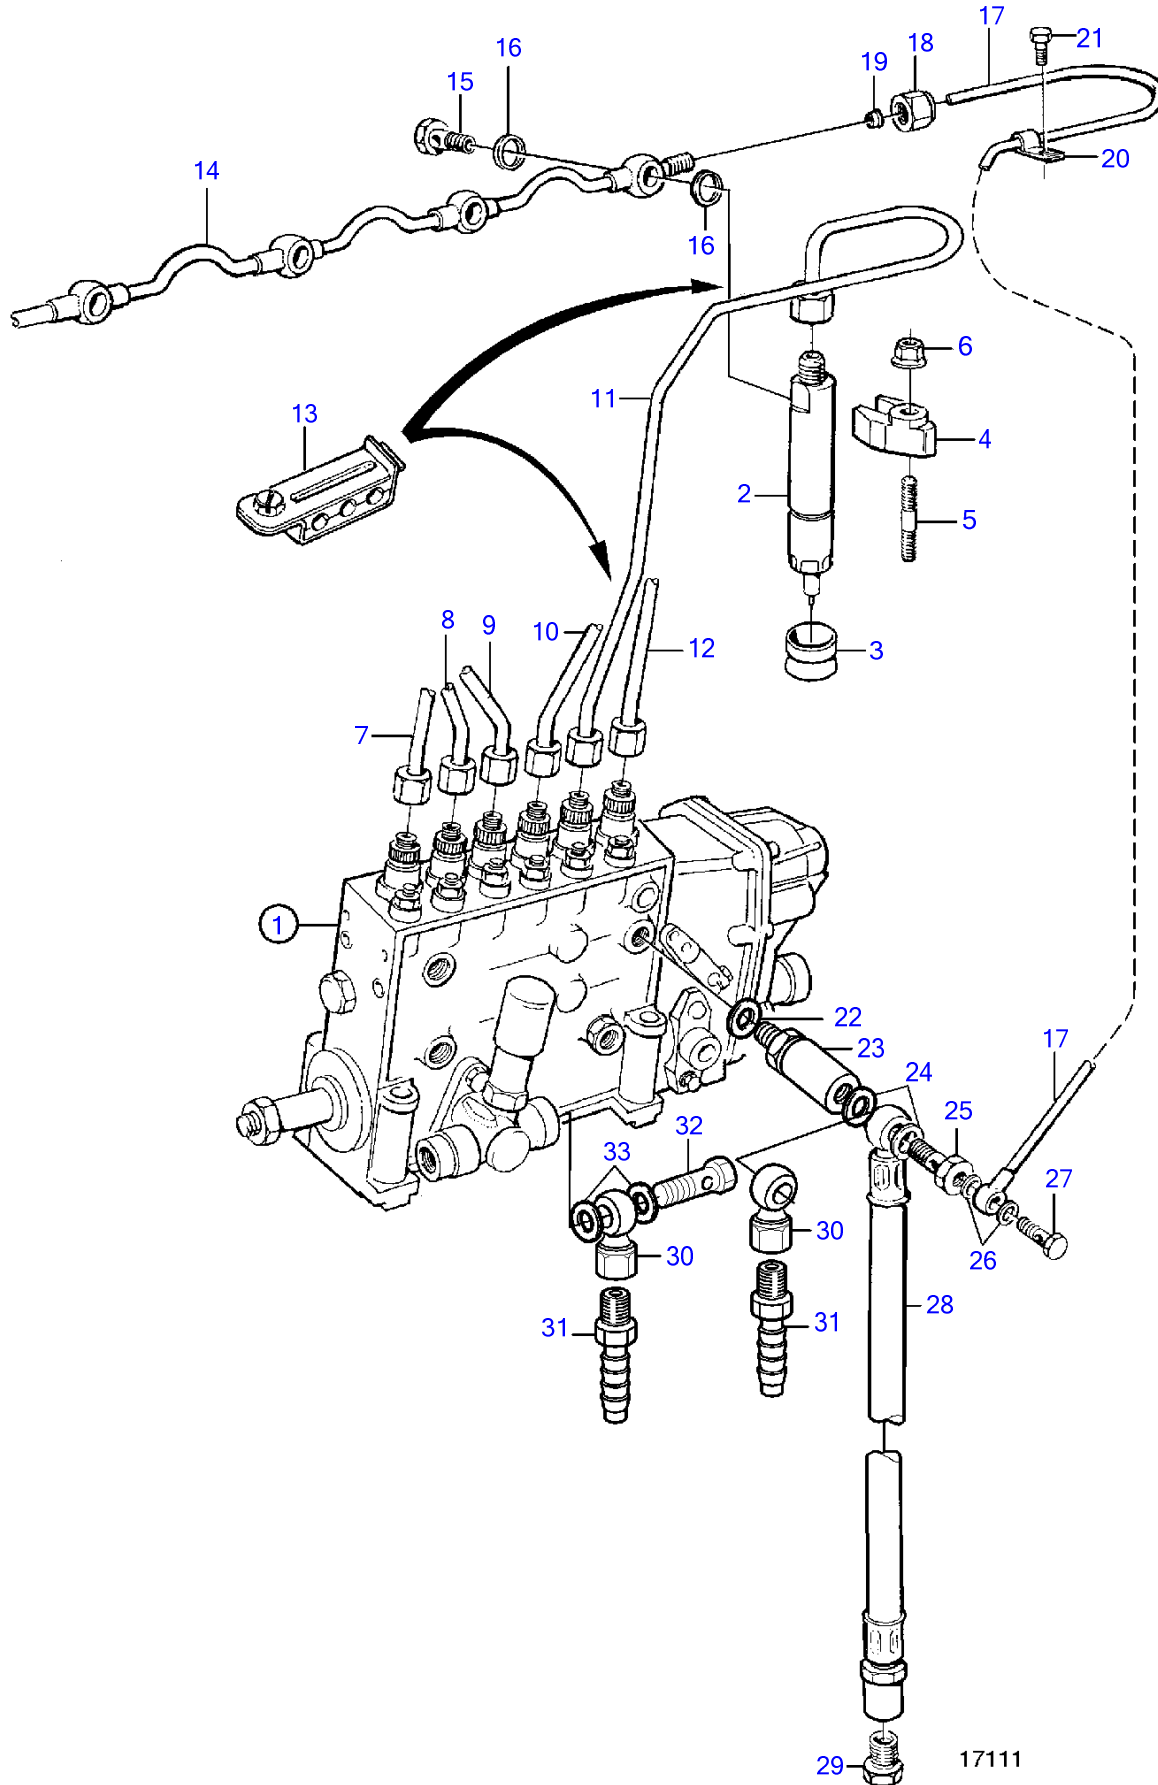

TAMD72P-A

TAMD72P-A

REF	PART NO.	QTY	DESCRIPTION	SEE SEC.	NOTES
1		1	Injection pump	2479	
2	864827	6	Injector		
	3803257	6	Injector, exch		
			.	2325	
3	469455	6	Sealing ring		
4	469797	6	Yoke		
5	1545022	6	Stud		
6	971095	6	Flange nut		
7	3825658	1	Delivery pipe		Cyl no 1
8	3825659	1	Delivery pipe		Cyl no 2
9	3825660	1	Delivery pipe		Cyl no 3
10	864604	1	Delivery pipe		Cyl no 4
11	864605	1	Delivery pipe		Cyl no 5
12	864606	1	Delivery pipe		Cyl no 6
13	8194351	6	Clamp		2 pipes
	8194352	1	Clamp		3 pipes
	8194353	1	Clamp		4 pipes
14	471605	1	Leak-off pipe		
15	74033	6	Hollow screw		
16	947620	12	Gasket		
17	3825440	1	Leak-off pipe		
18	956980	1	Fitting nut		
19	956966	1	Ferrule		
20	121563	1	Clamp		
21	965175	1	Flange screw		
22		1	Gasket		
23	11996309	1	Overflow valve		
			• parts not sold separately		
24	969011	2	Gasket		
25	16496	1	Hollow screw		
26	947620	2	Gasket		
27	74033	1	Hollow screw		
28	866964	1	Hose		
29	22753	1	Nipple		
30	861101	2	Banjo nipple		Alt
31	3825000	2	Hose nipple		Alt
32	25167	1	Hollow screw		
33	969011	2	Gasket		