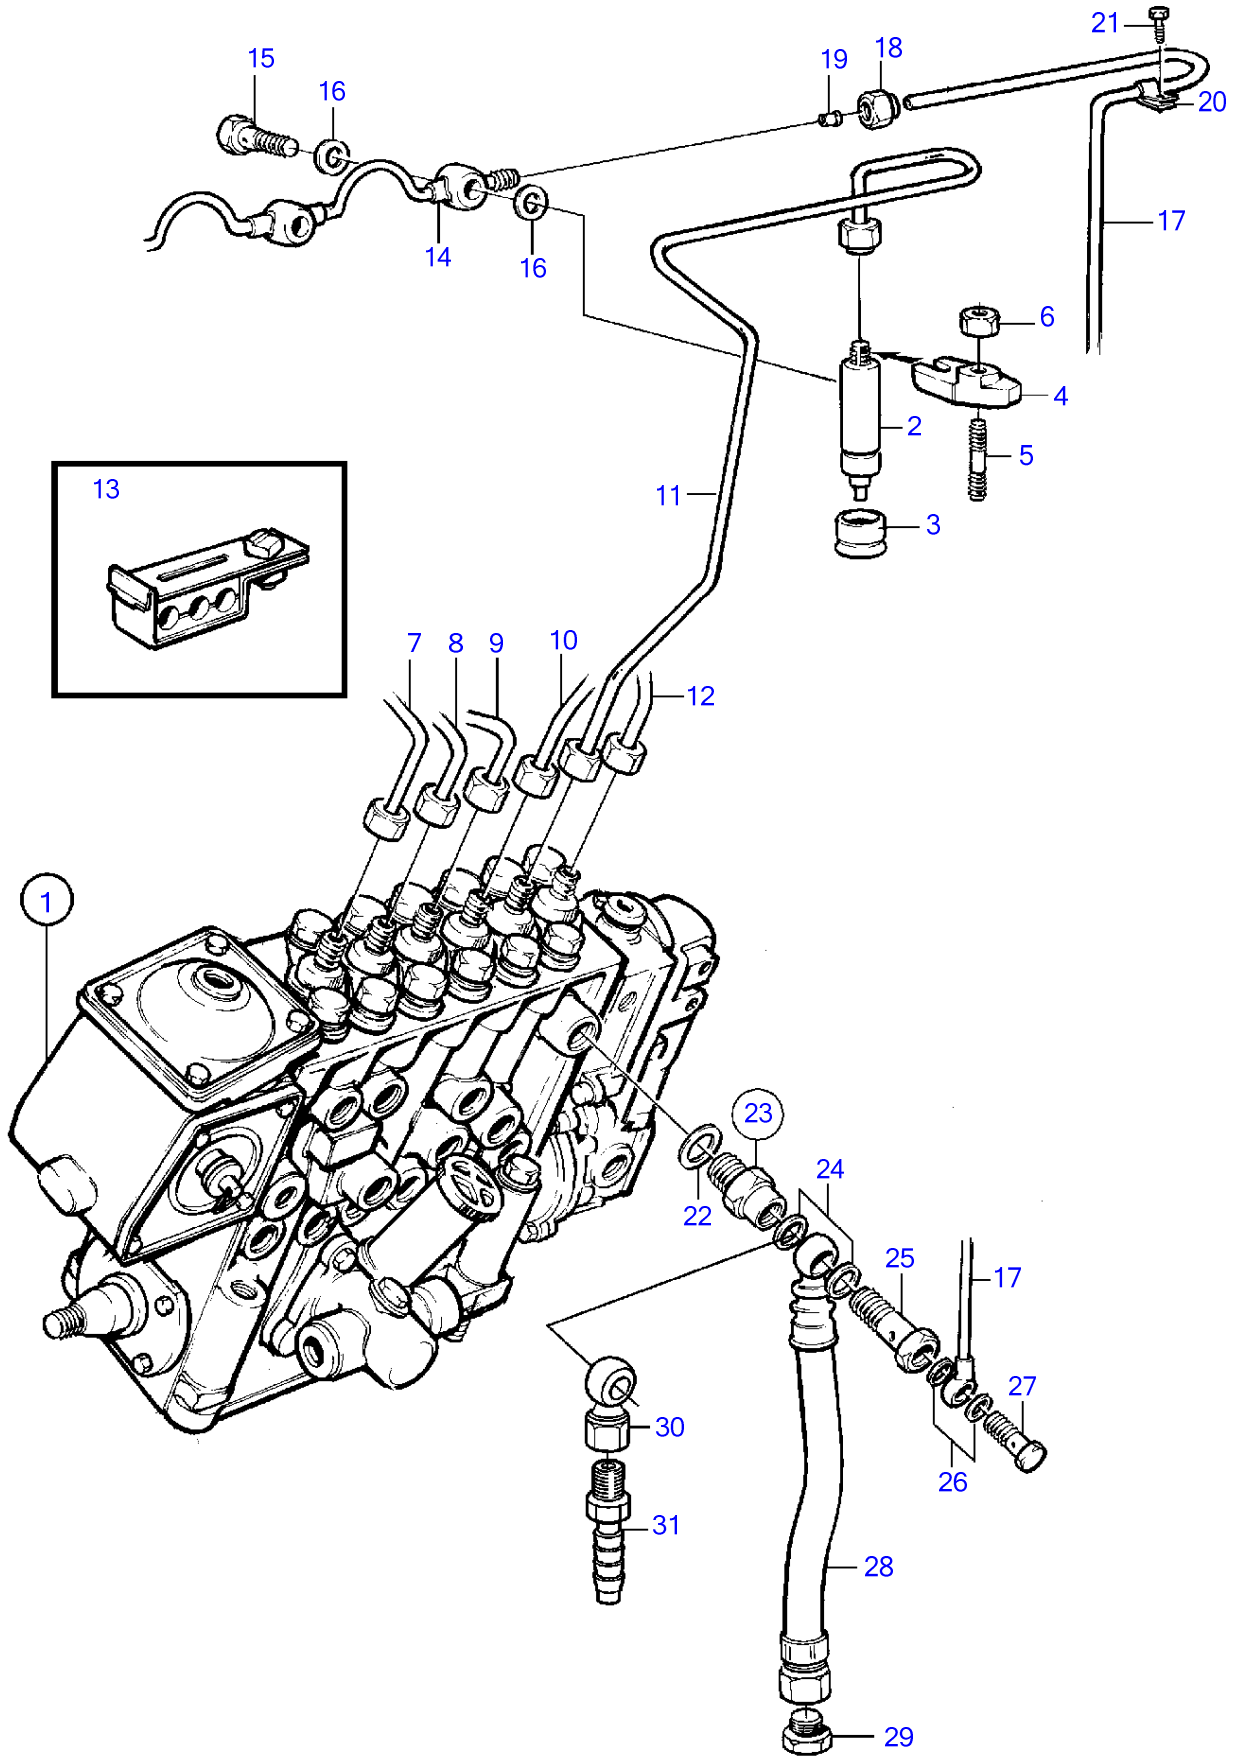

TAMD72WJ-A

TAMD72WJ-A

REF	PART NO.	QTY	DESCRIPTION	SEE SEC.	NOTES
1		1	Injection pump		
2	864827	6	Injector		
	3803257	6	Injector, exch		
			.	2325	
3	469455	6	Sealing ring		
4	469797	6	Yoke		
5	1545022	6	Stud		
6	971095	6	Flange nut		
7	3825658	1	Delivery pipe		Cyl no 1
8	3825659	1	Delivery pipe		Cyl no 2
9	3825660	1	Delivery pipe		Cyl no 1
10	864604	1	Delivery pipe		Cyl no 2
11	864605	1	Delivery pipe		Cyl no 3
12	864606	1	Delivery pipe		Cyl no 4
13	8194351	6	Clamp		Cyl no 5
	8194352	1	Clamp		Cyl no 6
	8194353	1	Clamp		2 pipes
14	471605	1	Leak-off pipe		3 pipes
15	74033	6	Hollow screw		4 pipes
16	947620	12	Gasket		
17	848627	1	Leak-off line		
	3826368	1	Leak-off line		For fuel shut-off valve.
18	956980	1	Fitting nut		
19	956966	1	Ferrule		
20	121563	1	Clamp		
21	965175	1	Flange screw		
22	969011	1	Gasket		(239897)
23	35096	1	Overflow valve		(239897)
			. parts not sold separately		
24	969011	2	Gasket		
25	16496	1	Hollow screw		
26	947620	2	Gasket		
27	74033	1	Hollow screw		
28	866964	1	Hose		
29	22753	1	Nipple		
30	861101	1	Banjo nipple		Alt
31	3825000	1	Hose nipple		Alt