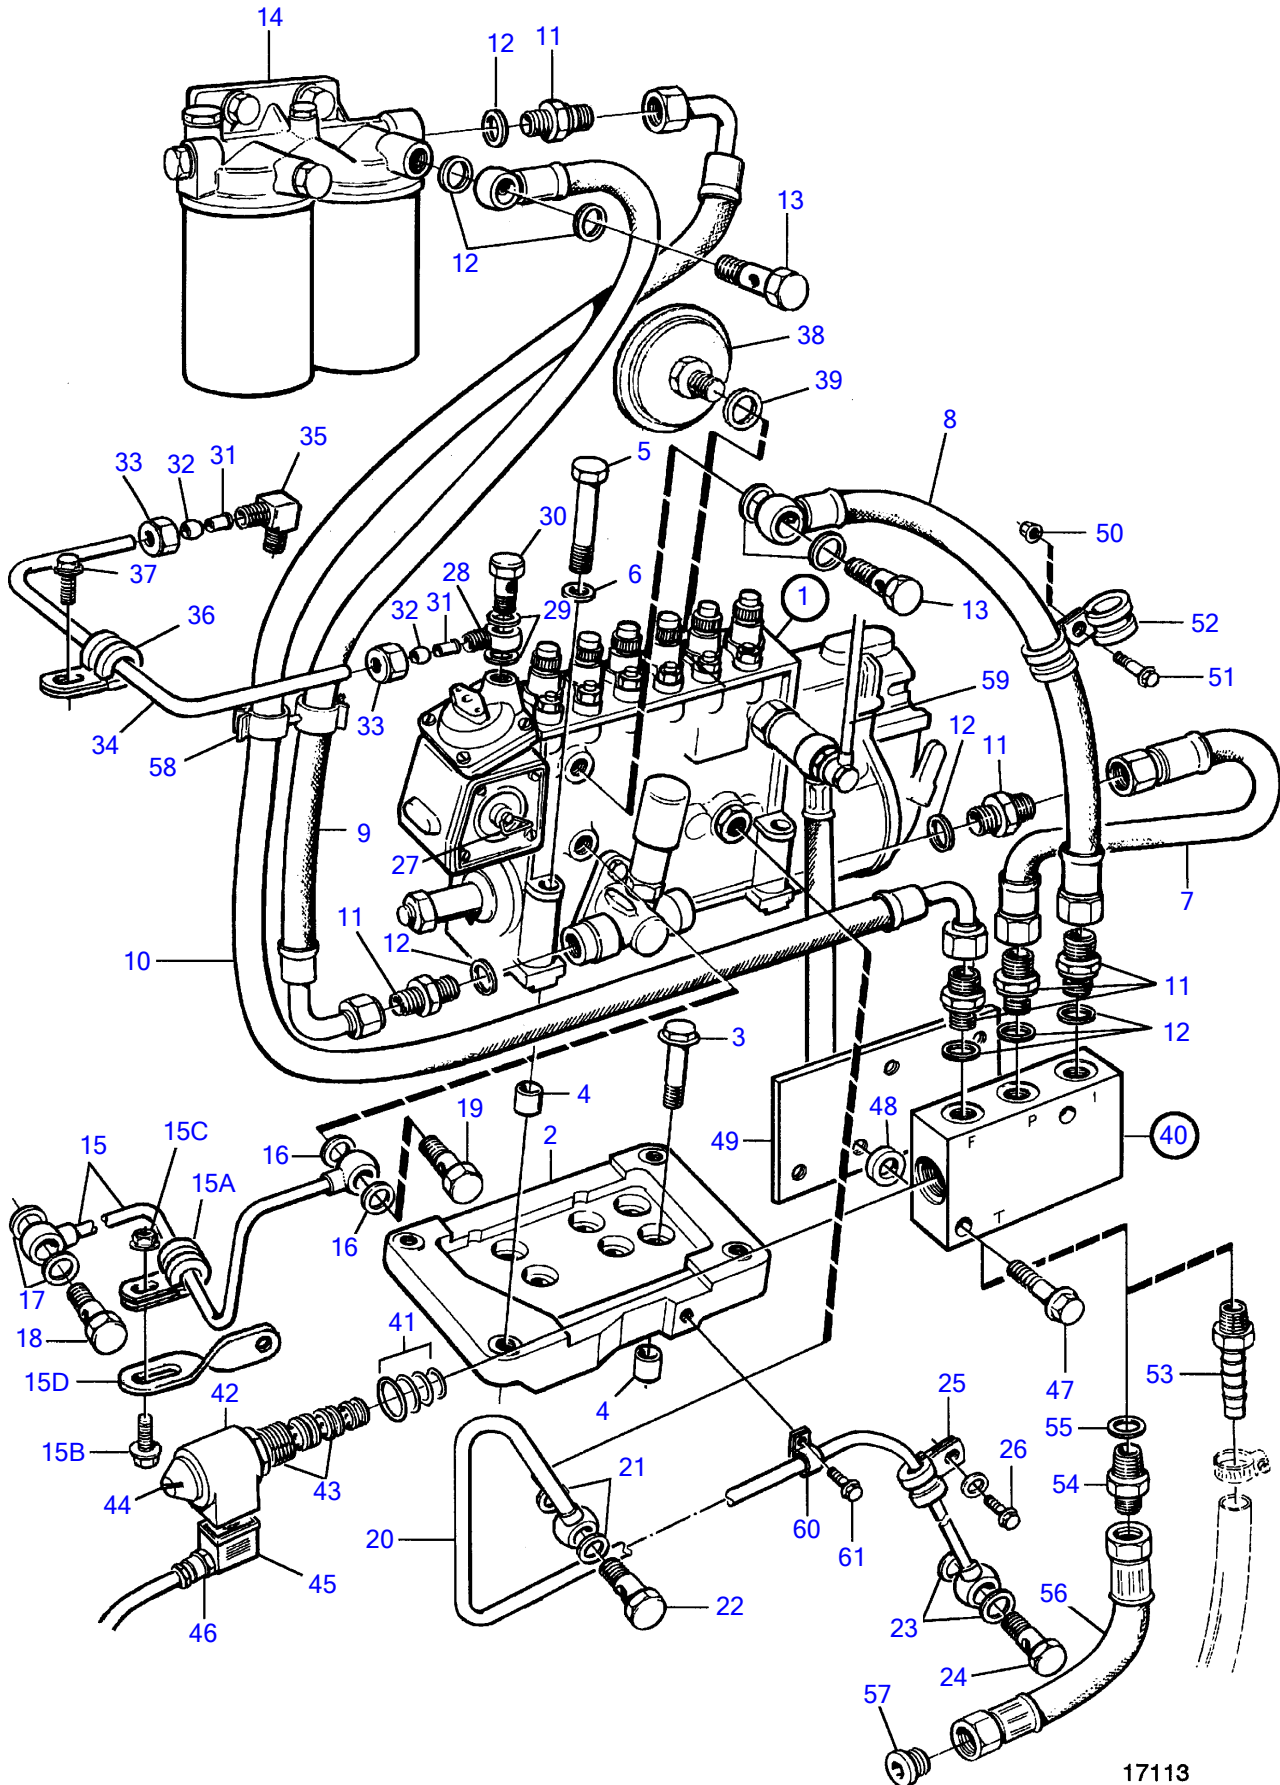

TAMD72WJ-A

17113

TAMD72WJ-A

REF	PART NO.	QTY	DESCRIPTION	SEE SEC.	NOTES
1	3825155	1	Injection pump		
	3803782	1	Injection pump, exch		
			.		
			.	3632	
2	(477773)	1	Shelf		Obsolete part
3	965185	4	Flange screw		
4	417588	2	Guide sleeve		
5	965189	4	Flange screw		
6	941908	4	Spring washer		
7	866700	1	Hose		L=175mm
8	866701	1	Hose		L=405mm
9	866702	1	Hose		L=460mm
10	866703	1	Hose		L=660mm
11	941754	6	Nipple		
12	969011	10	Gasket		
13	25167	2	Hollow screw		
14		1	Fuel filter, with installation comps.	628	
15	477986	1	Oil pressure pipe		
15A	952623	1	Clamp		
15B	945407	1	Flange nut		
15C	945407	1	Flange nut		
15D	1136551	1	Anchorage		
16	947281	2	Gasket		
17	11994	2	Gasket		
18	969299	1	Hollow screw		
19	48634	1	Hollow screw		
20	865251	1	Oil return pipe		
21	907132	2	Gasket		
22	48634	1	Hollow screw		
23	969011	2	Gasket		
24	25167	1	Hollow screw		
25	947191	1	Clamp		
26	946471	1	Flange screw		
27	(422525)	1	Attaching lug		Obsolete part
28	945417	1	Banjo nipple		
29	11994	2	Gasket		
30	969299	1	Hollow screw		
31	944717	2	Support sleeve		
32	954364	2	Sleeve		
33	954356	2	Fitting nut		
34	945460	1	Tube		L=760mm
35	954385	1	Elbow nipple		
36	940374	1	Clamp		
37	946440	1	Flange screw		
38	477173	1	Pressure equalizer		
39	969011	1	Gasket		
40	866698	1	Valve		12V
	866699	1	Valve		24V
41	3825238	1	• Gasket		
42	3825239	1	• Magnet		12V
	3825240	1	• Magnet		24V
43	3825235	1	• Valve		12V
44		1	• Nut		
45	866664	1	Housing		
46	844576	1	Grommet		
47	947760	2	Flange screw		
48	191172	2	Washer		
49		1	Bracket	2219	
50	949278	1	Flange lock nut		
51	946544	1	Flange screw		
52	952631	2	Clamp		
53	3825000	2	Hose nipple		Alt
54	977677	1	Nipple		Included in kit 866997.