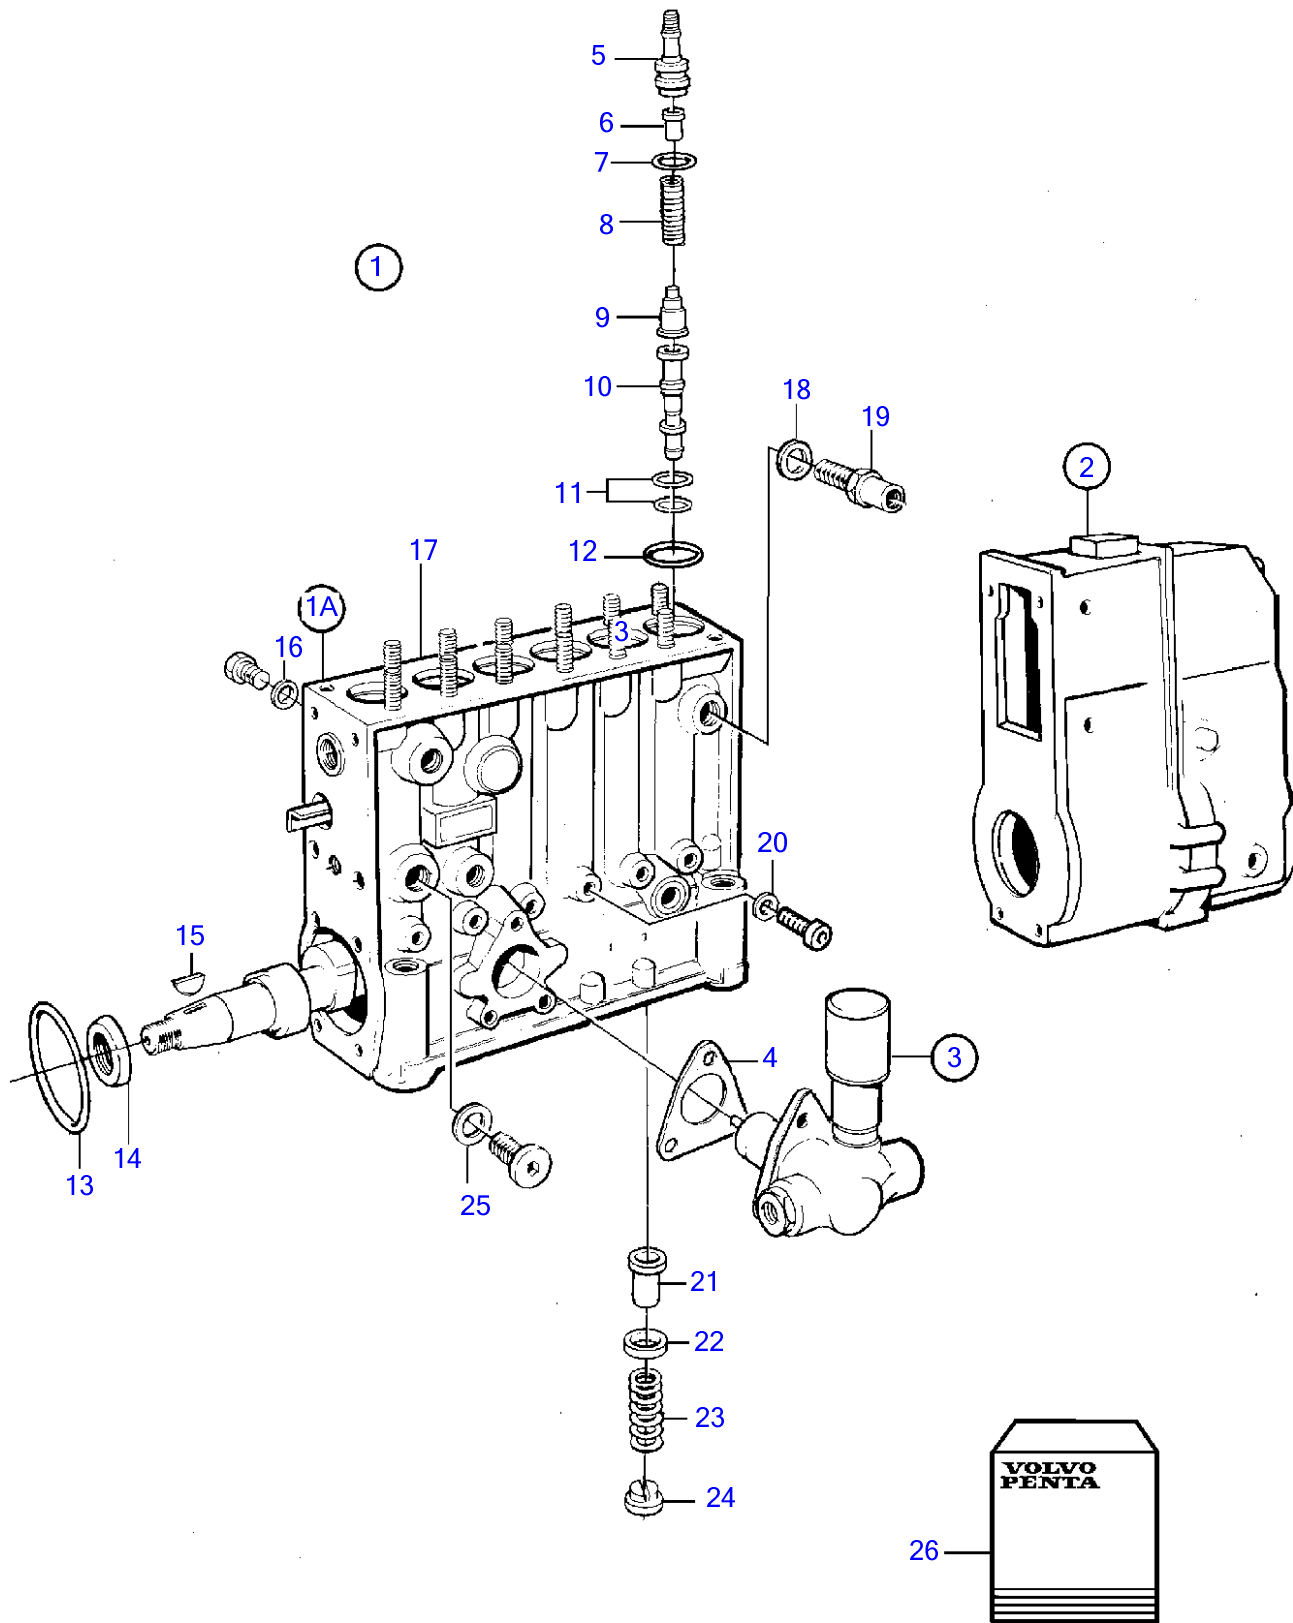

TAMD72WJ-A

TAMD72WJ-A

REF	PART NO.	QTY	DESCRIPTION	SEE SEC.	NOTES
1	3825155	1	Injection pump		
	3803782	1	Injection pump, exch		
1A		1	• Injection pump		
2	866559	1	• • Governor		Smoke limiter not specified.
			• • •		
			•	3620	
3	863474	1	• • Feed pump		
			• • •		
			•	460	
4	863370	1	• • Gasket		(6232208)
5	1699452	6	• • Delivery valve retai		
6	1699453	6	• • Peg		
7	862400	6	• • O-ring		
8	1699454	6	• • Compression spring		
9	3825836	6	• • Valve		
10	3825931	6	• • Pump element tappet		
11	240422	12	• • O-ring		
12	1699458	6	• • Sealing ring		
13	862423	1	• • O-ring		
14	3825543	1	• • Sealing ring		
15	35168	1	• • Key		
16	969011	1	• • Gasket		
17		1	• • Housing		
18	969011	1	• • Gasket		
19	479775	1	• • Overflow valve		For engine without electric fuel stop valve.
	3825154	1	• • Overflow valve		For engine with electric fuel stop valve.
20		6	• • Gasket		
21	862406	6	• • Control sleeve		
22	239984	6	• • Spring disc		
23	(1699465)	6	• • Compression spring		Obsolete part
24	862408	6	• • Spring disc		
25	240017	6	• • Gasket		
26	862425	1	Spare parts kit		