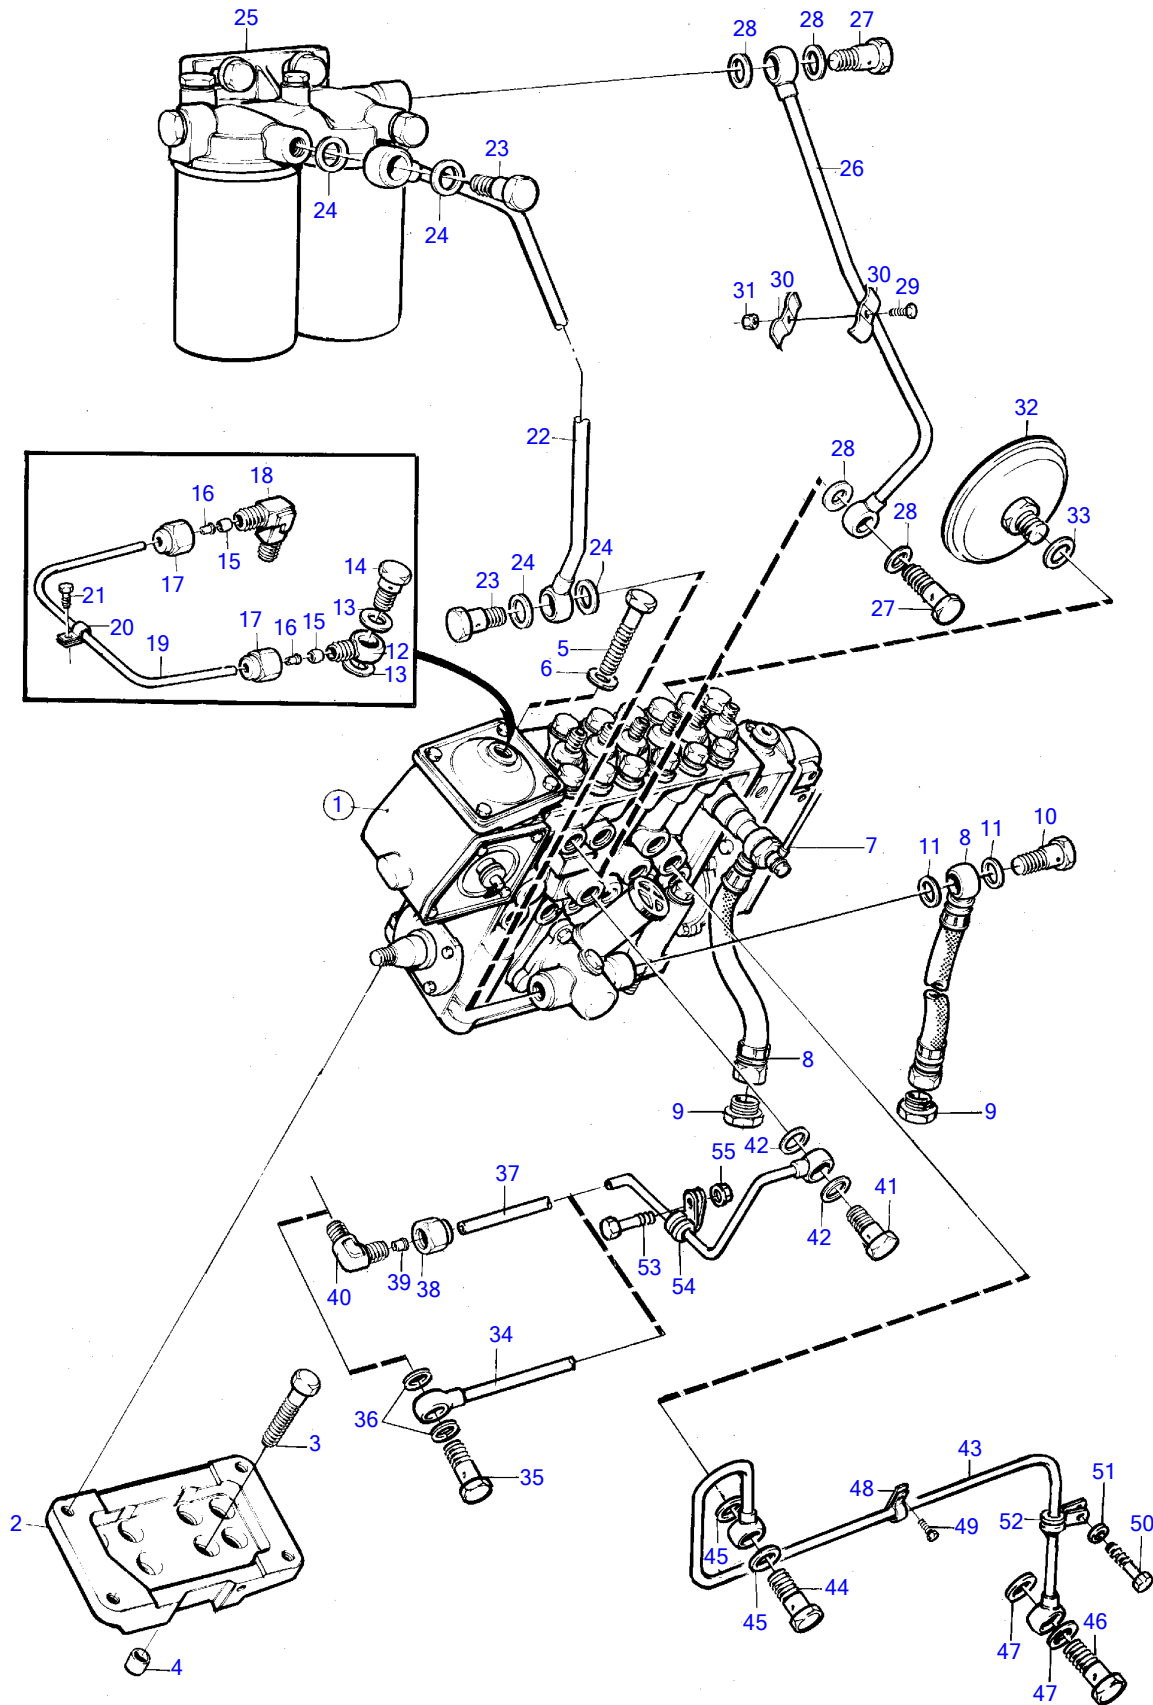

TAMD72WJ-A

TAMD72WJ-A

REF	PART NO.	QTY	DESCRIPTION	SEE SEC.	NOTES
1	3825155	1	Injection pump		
	3803782	1	Injection pump, exch		
			.		
			.	3632	
2	(477773)	1	Shelf		Obsolete part
3	965185	4	Flange screw		L=40mm
4	417588	2	Guide sleeve		
5	965189	4	Flange screw		L=90mm
6	941908	4	Spring washer		
7		1	Leak-off line, fuel hose connecting	2099	
8	866964	2	Hose		(845372)
9	22753	2	Nipple		
10	25167	1	Hollow screw		
11	969011	2	Gasket		
12	945417	1	Banjo nipple		
13	11994	2	Gasket		
14	969299	1	Hollow screw		
15	954364	2	Sleeve		
16	944717	2	Support sleeve		
17	954356	2	Fitting nut		
18	954385	1	Elbow nipple		
19	945460	1	Tube		L=760mm
20	940374	1	Clamp		
21	946440	1	Flange screw		
22	3825792	1	Fuel pipe		(865264)
23	25167	2	Hollow screw		
24	969011	4	Gasket		
25		1	Fuel filter, with installation comps.	628	
26	3825791	1	Fuel pipe		(865263)
27	25167	2	Hollow screw		
28	969011	4	Gasket		
29	956095	1	Cross recessed screw		
30	404279	2	Attaching clamp		
31	955781	1	Hexagon nut		
32	477173	1	Pressure equalizer		
33	969011	1	Gasket		
34	477986	1	Oil pressure pipe		
35	969299	1	Hollow screw		
36	11994	2	Gasket		
37	477908	1	Oil pressure pipe		SN-XXXXXXXXXX/64646 (477906)
38	954356	1	Fitting nut		SN-XXXXXXXXXX/64646
39	954364	1	Sleeve		SN-XXXXXXXXXX/64646
40	479958	1	Elbow nipple		SN-XXXXXXXXXX/64646
41	48634	1	Hollow screw		
42	947281	2	Gasket		
43	865251	1	Oil return pipe		
44	48634	1	Hollow screw		
45	907132	2	Gasket		
46	25167	1	Hollow screw		
47	969011	2	Gasket		
48	18387	1	Clamp		
49	944926	1	Flange screw		
50	946471	1	Flange screw		
51	190509	1	Washer		
52	947191	1	Clamp		
53	946544	1	Flange screw		
54	952623	1	Clamp		
55	945407	1	Flange nut		