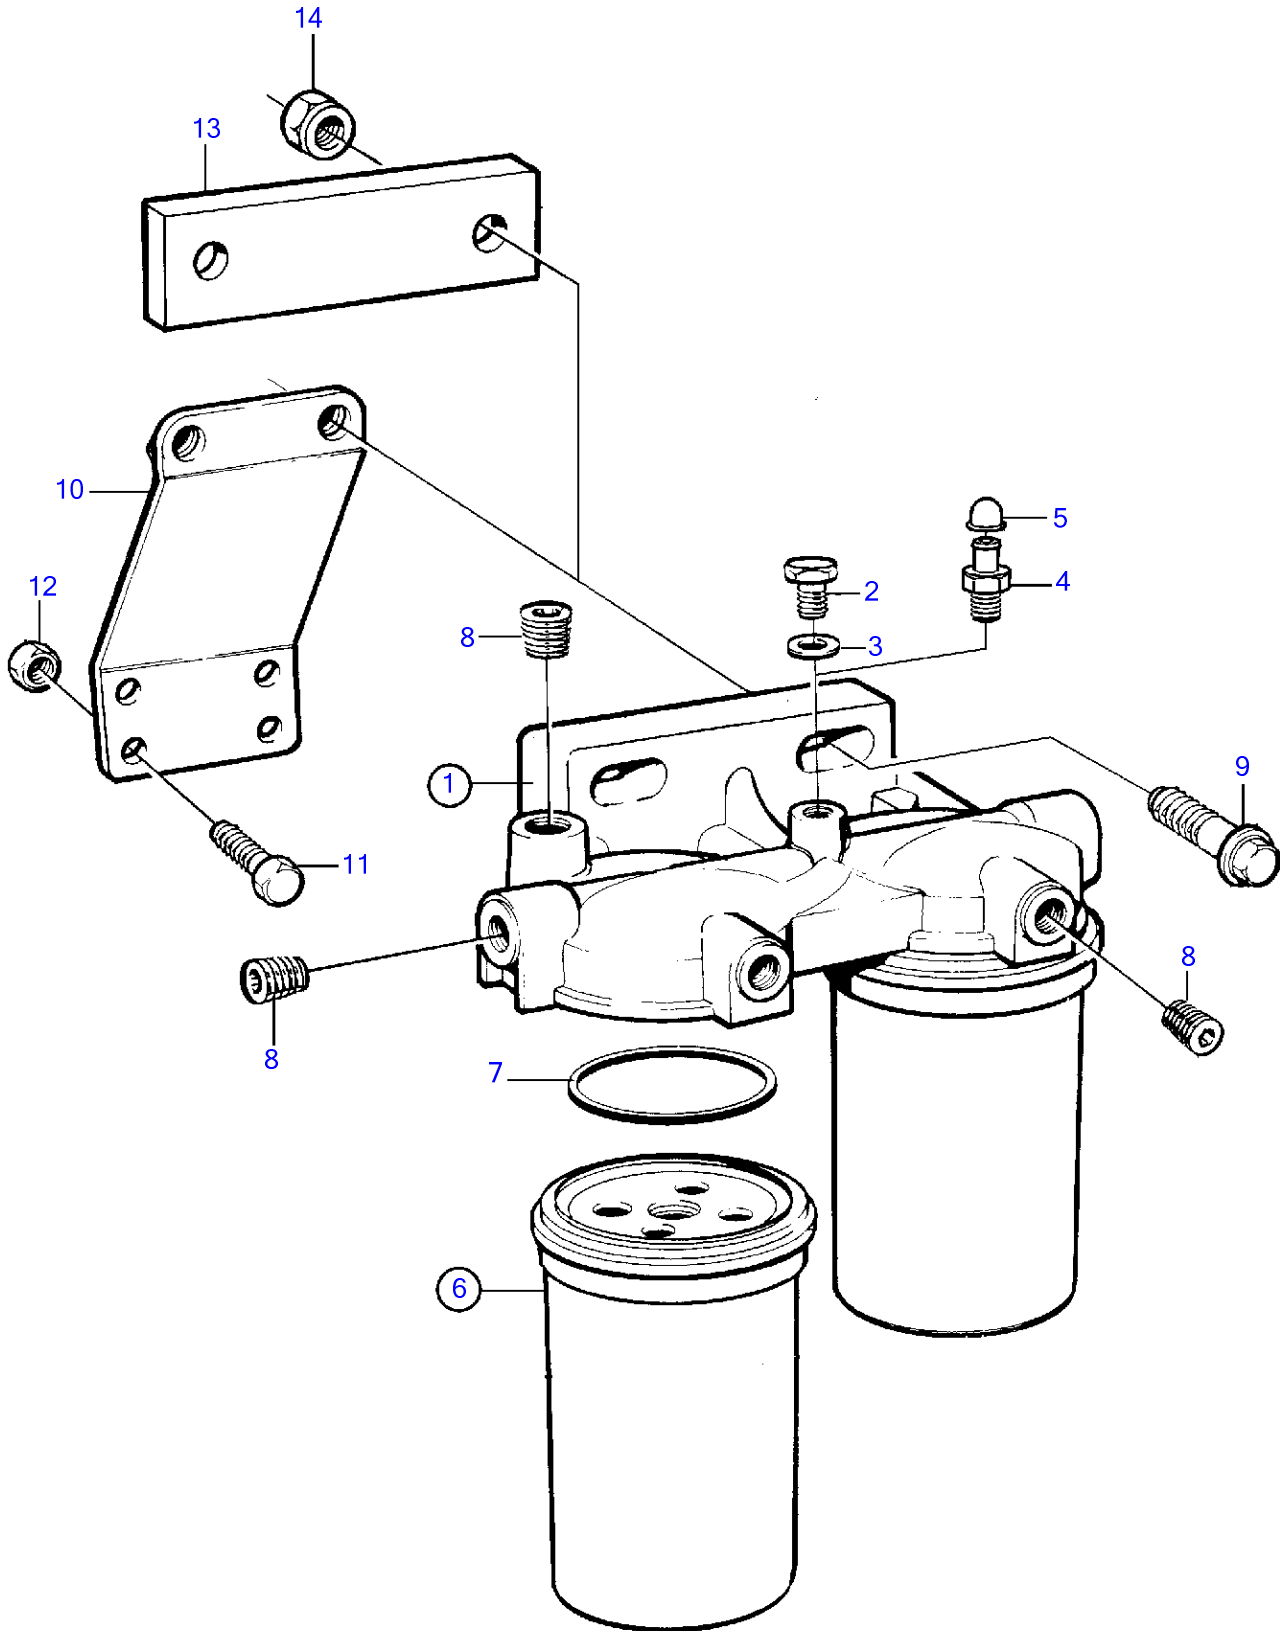

TAMD72WJ-A

TAMD72WJ-A

REF	PART NO.	QTY	DESCRIPTION	NOTES
1	471172	1	Filter housing	Replaced by 1676832
	1676832	1	Housing	Repl by 8194541
2	471177	1	• Hollow screw	M8
	240664	1	• Bleeder screw	M6, alt
3	947620	1	• Gasket	
6	3825133	2	Fuel filter	(466987)
7		2	• Gasket	
8	968062	3	Plug	
9	946752	2	Flange screw	Alt, L=35mm
	965186	2	Flange screw	Alt, L=50mm
10	847841	1	Bracket	SN-XXXXXXXXXX/52042
11	946329	2	Flange screw	(973083)
12	955783	2	Hexagon nut	
13	865262	1	Spacer	SNXXXXXXXXXX/52043-
14	971071	2	Hexagon nut	