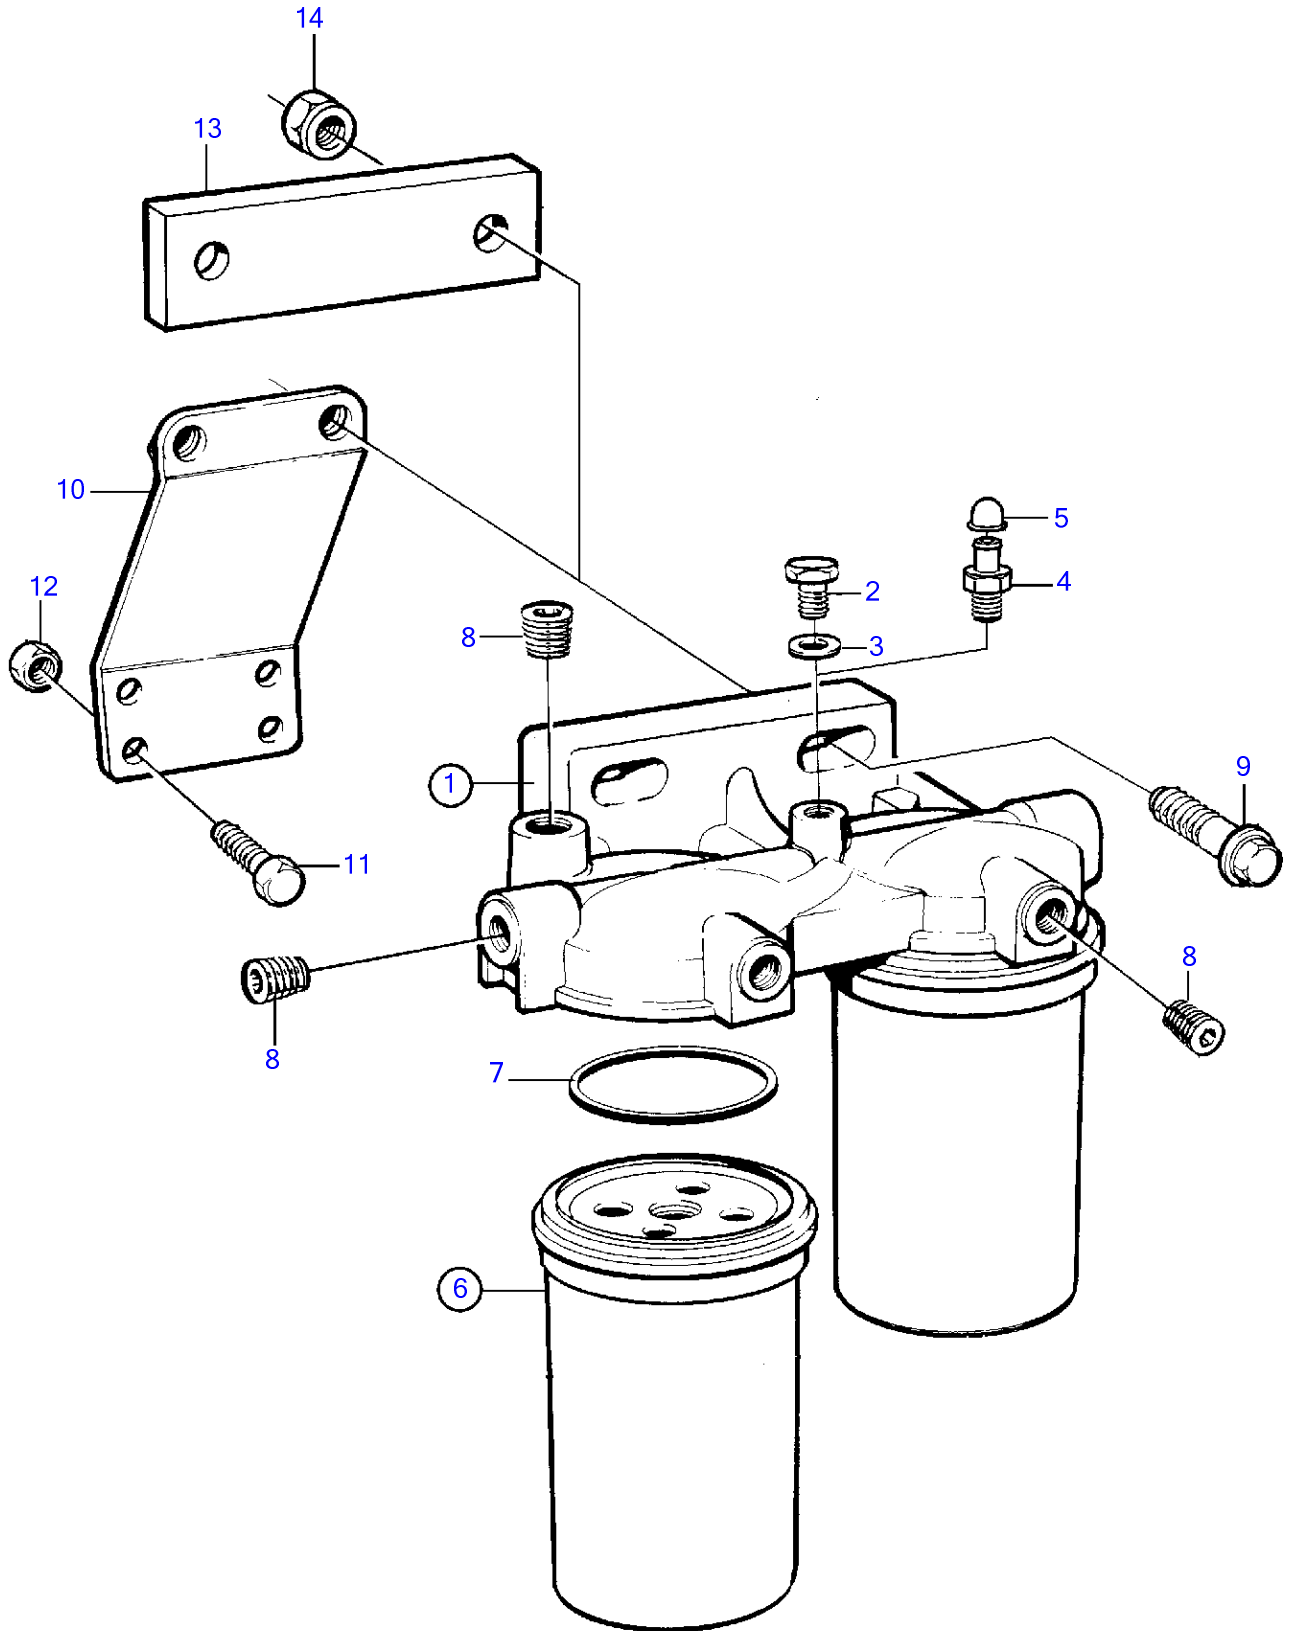

TAMD72WJ-A

TAMD72WJ-A

REF	PART NO.	QTY	DESCRIPTION	NOTES
1	471172	1	Filter housing	Replaced by 1676832
	1676832	1	Housing	Repl by 8194541
2	471177	1	• Hollow screw	M8
	240664	1	• Bleeder screw	M6, alt
3	947620	1	• Gasket	
6	3825133	2	Fuel filter	(466987)
7		2	• Gasket	
8	968062	3	Plug	
9	946752	2	Flange screw	Alt, L=35mm
	965186	2	Flange screw	Alt, L=50mm
10	847841	1	Bracket	SN-XXXXXXXXXX/52042
11	946329	2	Flange screw	(973083)
12	955783	2	Hexagon nut	
13	865262	1	Spacer	SNXXXXXXXXXX/52043-
14	971071	2	Hexagon nut	