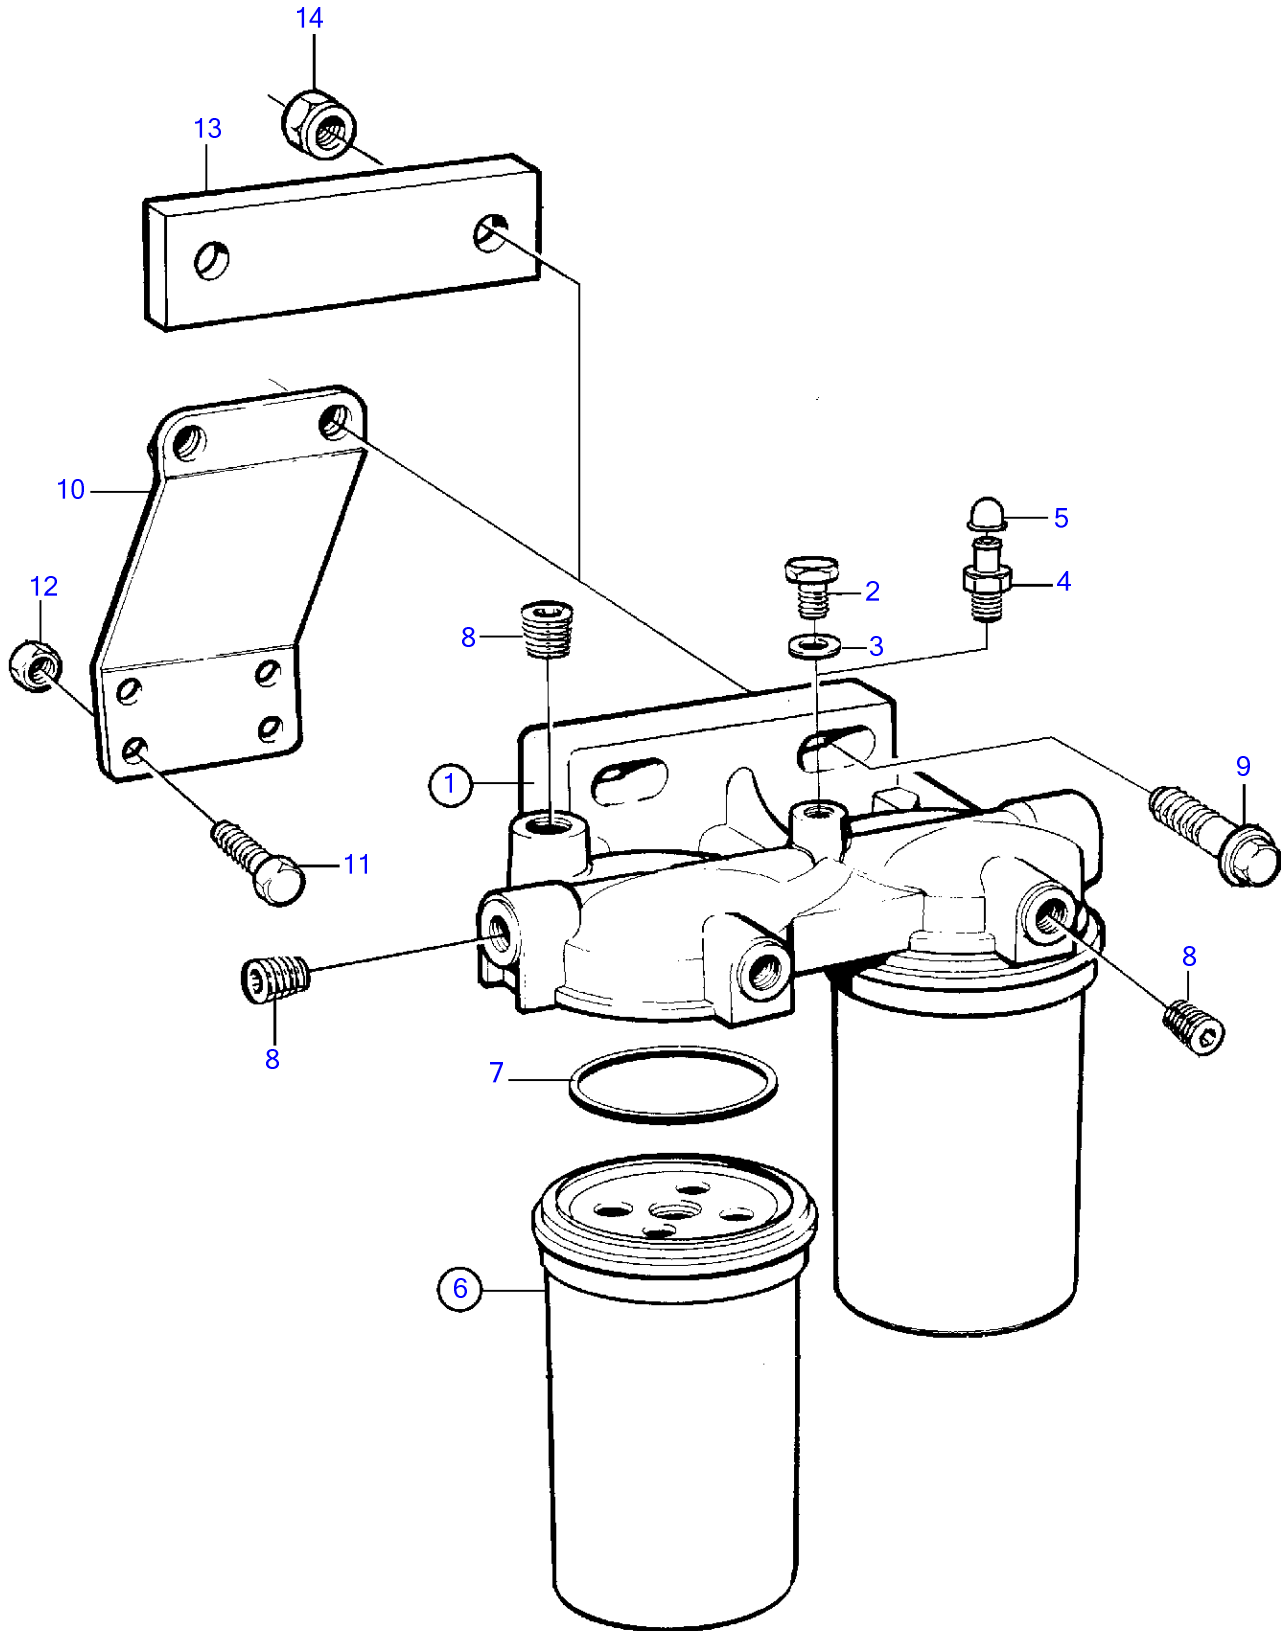

TAMD72WJ-A

TAMD72WJ-A

REF	PART NO.	QTY	DESCRIPTION	NOTES
1	471172	1	Filter housing	Replaced by 1676832
	1676832	1	Housing	Repl by 8194541
2	471177	1	• Hollow screw	M8
	240664	1	• Bleeder screw	M6, alt
3	947620	1	• Gasket	
6	3825133	2	Fuel filter	(466987)
7		2	• Gasket	
8	968062	3	Plug	
9	946752	2	Flange screw	Alt, L=35mm
	965186	2	Flange screw	Alt, L=50mm
10	847841	1	Bracket	SN-XXXXXXXXXX/52042
11	946329	2	Flange screw	(973083)
12	955783	2	Hexagon nut	
13	865262	1	Spacer	SNXXXXXXXXXX/52043-
14	971071	2	Hexagon nut	