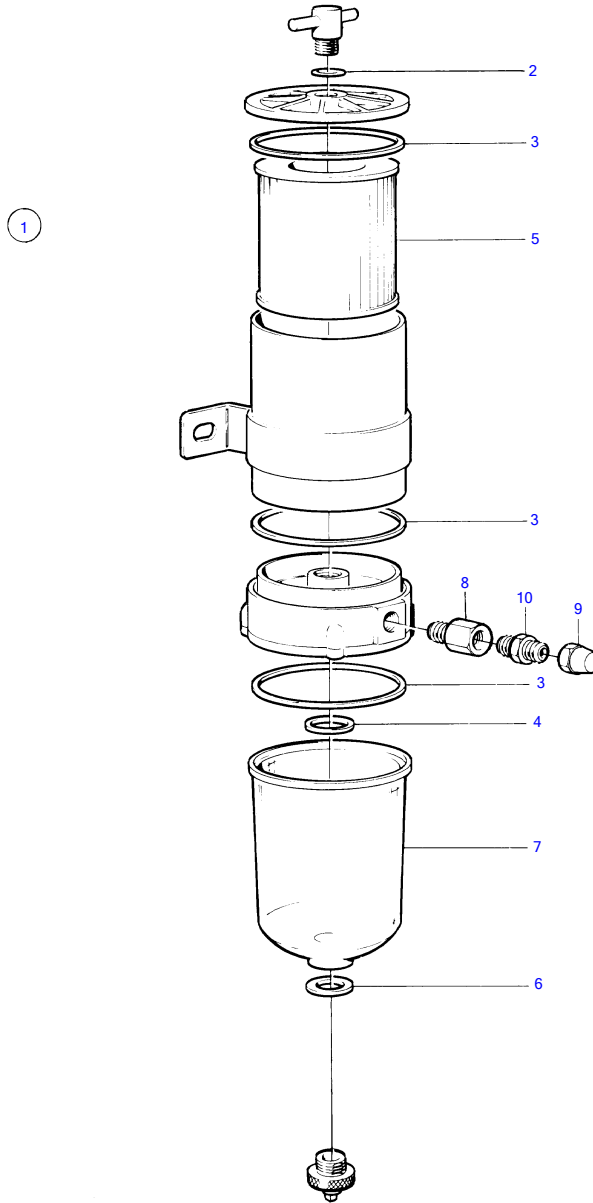

TAMD72P-A, TAMD72WJ-A

10375

TAMD72P-A, TAMD72WJ-A

REF	PART NO.	QTY	DESCRIPTION	SEE SEC.	NOTES
1	848043	1	Fuel filter		Repl by 3825018, Early type
	3825018	1	Fuel filter		(848044), Repl by 877768
			• Bulletin 50-11A	50-11A-EN	Fuel Filters / Water Separators
2	838505	1	• O-ring		
3	846719	3	• Gasket		
4	847523	1	• Gasket		
5	3838852	1	• Fuel filter insert		(3825027) 10 micron
6	838500	1	• Gasket		
7	3838851	1	• Bowl		(848293)
8	846620	2	• Nipple		
9	954323	2	• Fitting nut		
10	954337	2	• Nipple		
	(954344)	2	• Elbow nipple		Alt, 90°, Obsolete part