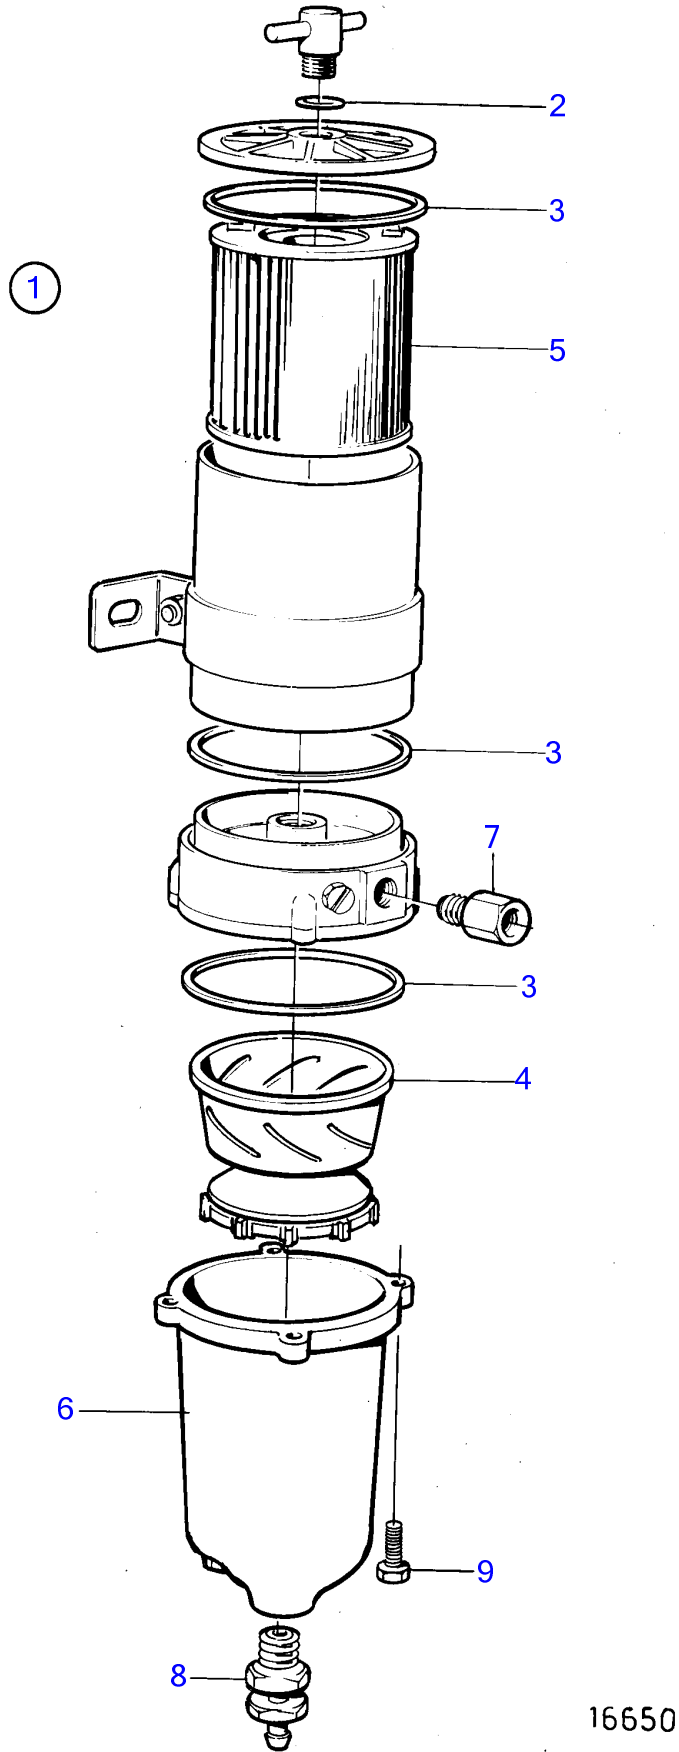

TAMD72P-A, TAMD72WJ-A

16650

TAMD72P-A, TAMD72WJ-A

REF	PART NO.	QTY	DESCRIPTION	SEE SEC.	NOTES
1	3825020	1	Fuel filter		Repl by 877769
			• Bulletin 50-10	50-10-EN	Changes in Fuel Filter Program due to Legislation
			• Bulletin 50-11A	50-11A-EN	Fuel Filters / Water Separators
1	877769	1	Fuel filter		
2	838505	1	• O-ring		
3	846719	3	• Gasket		
4	3825028	1	• Turbine		
5	3838852	1	• Fuel filter insert		
6	3838853	1	• Bowl		Transparent bowl.
7	846620	2	• Nipple		
8	3825031	1	• Faucet		
9	940094	4	• Hexagon screw		