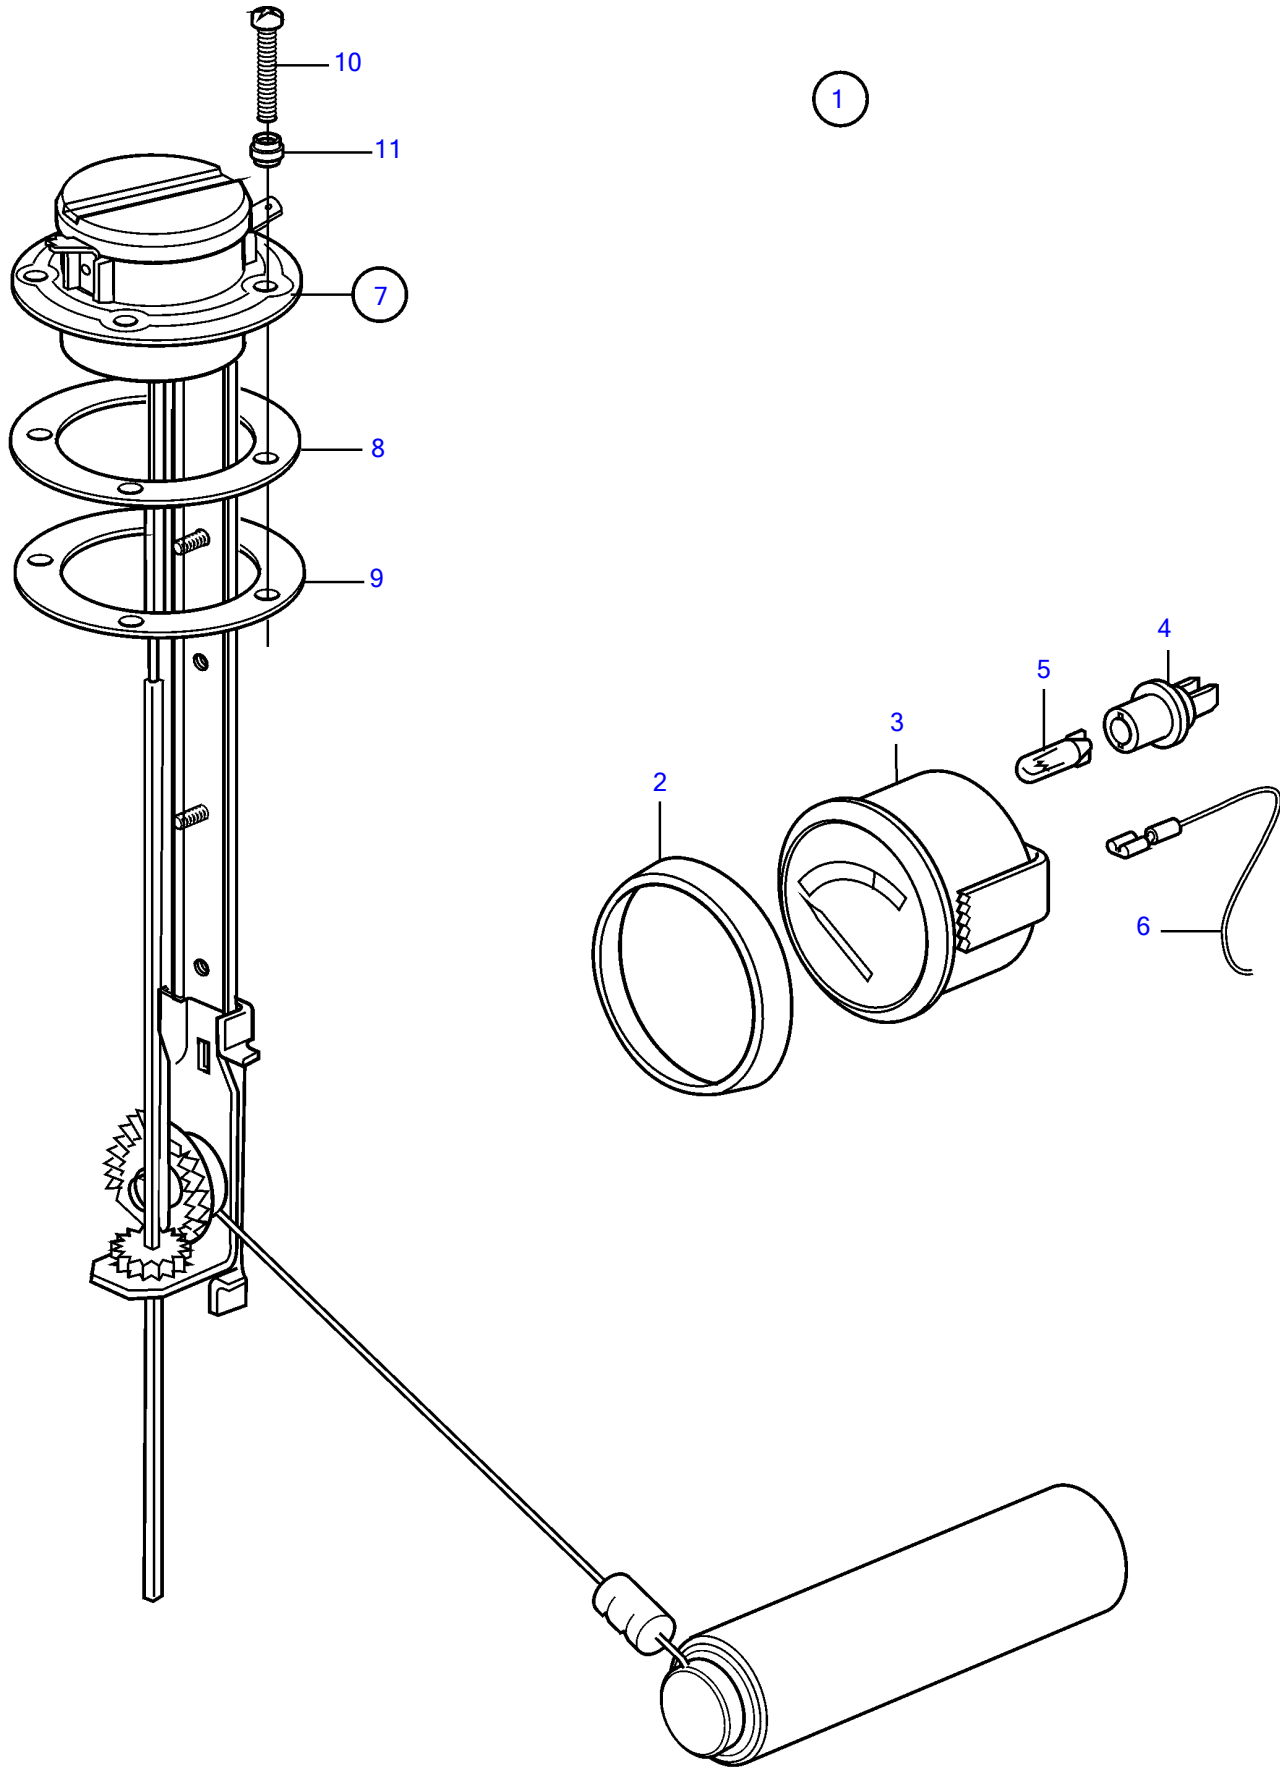

TAMD72P-A, TAMD72WJ-A

TAMD72P-A, TAMD72WJ-A

REF	PART NO.	QTY	DESCRIPTION	SEE SEC.	NOTES
1	873808	1	Fuel gauge		(858879)
2	858643	1	• Front ring		
3	863940	1	• Fuel gauge		
	873207	1	• • Brace kit		
		2	• • • Nut		not sold separately
		2	• • Spacer		not sold separately
4	863945	1	• • Lamp socket		Use white bulb 19923 and socket 808175 for earlier gauges.
5	863946	1	• • Bulb		Use white bulb 19923 and socket 808175 for earlier gauges., 12V, 1,2W red
6		X	• Wiring harness	1963	
7	873772	1	• Tank sensor		(837999)
8	89865	1	• • Gasket		
9	834480	1	• • Flange		
10	969407	4	• • 6 point socket screw		(956078)
	969409	1	• • 6 point socket screw		
11	834481	5	• • Gasket		