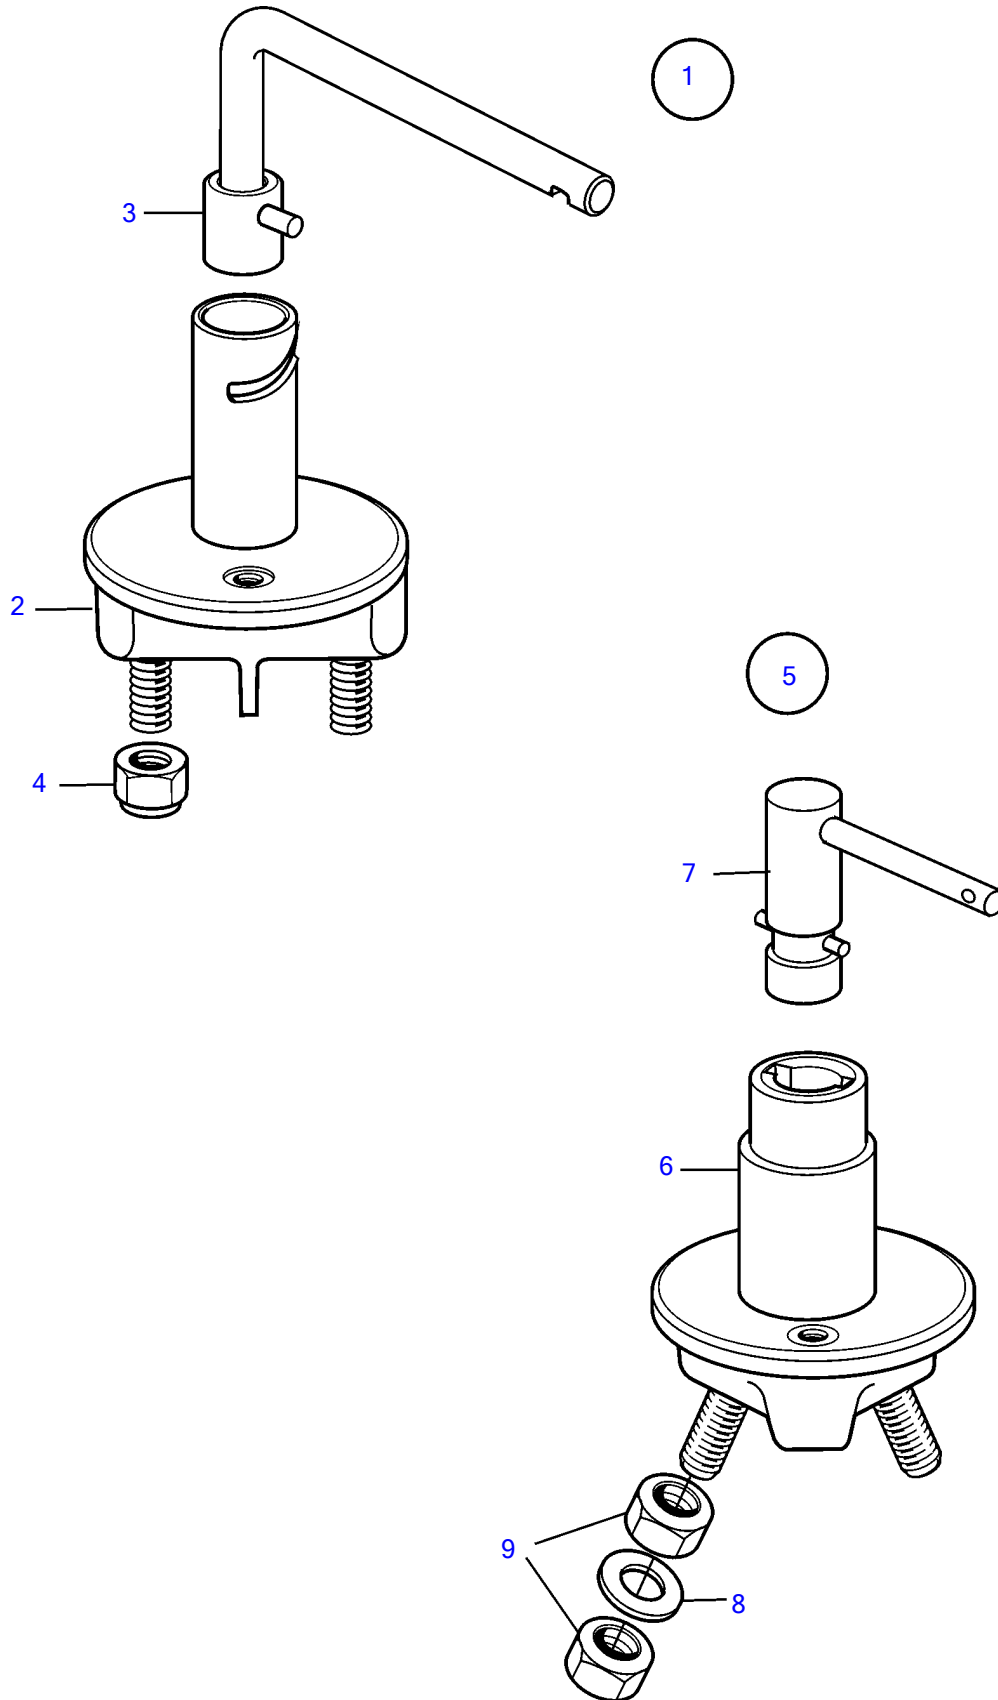

TAMD72P-A, TAMD72WJ-A

TAMD72P-A, TAMD72WJ-A

REF	PART NO.	QTY	DESCRIPTION	NOTES
1	870980	1	Main switch	Replaced by 1140319
2		1	• Switch	
3	243700	1	• Handle	Replaced by 1140319
4	971071	2	• Hexagon nut	
5	1140319	1	Battery main switch	
6		1	• Switch	
7	1140427	1	• Cock handle	
8	1140428	2	• Washer	
9	17602	4	• Hexagon nut	