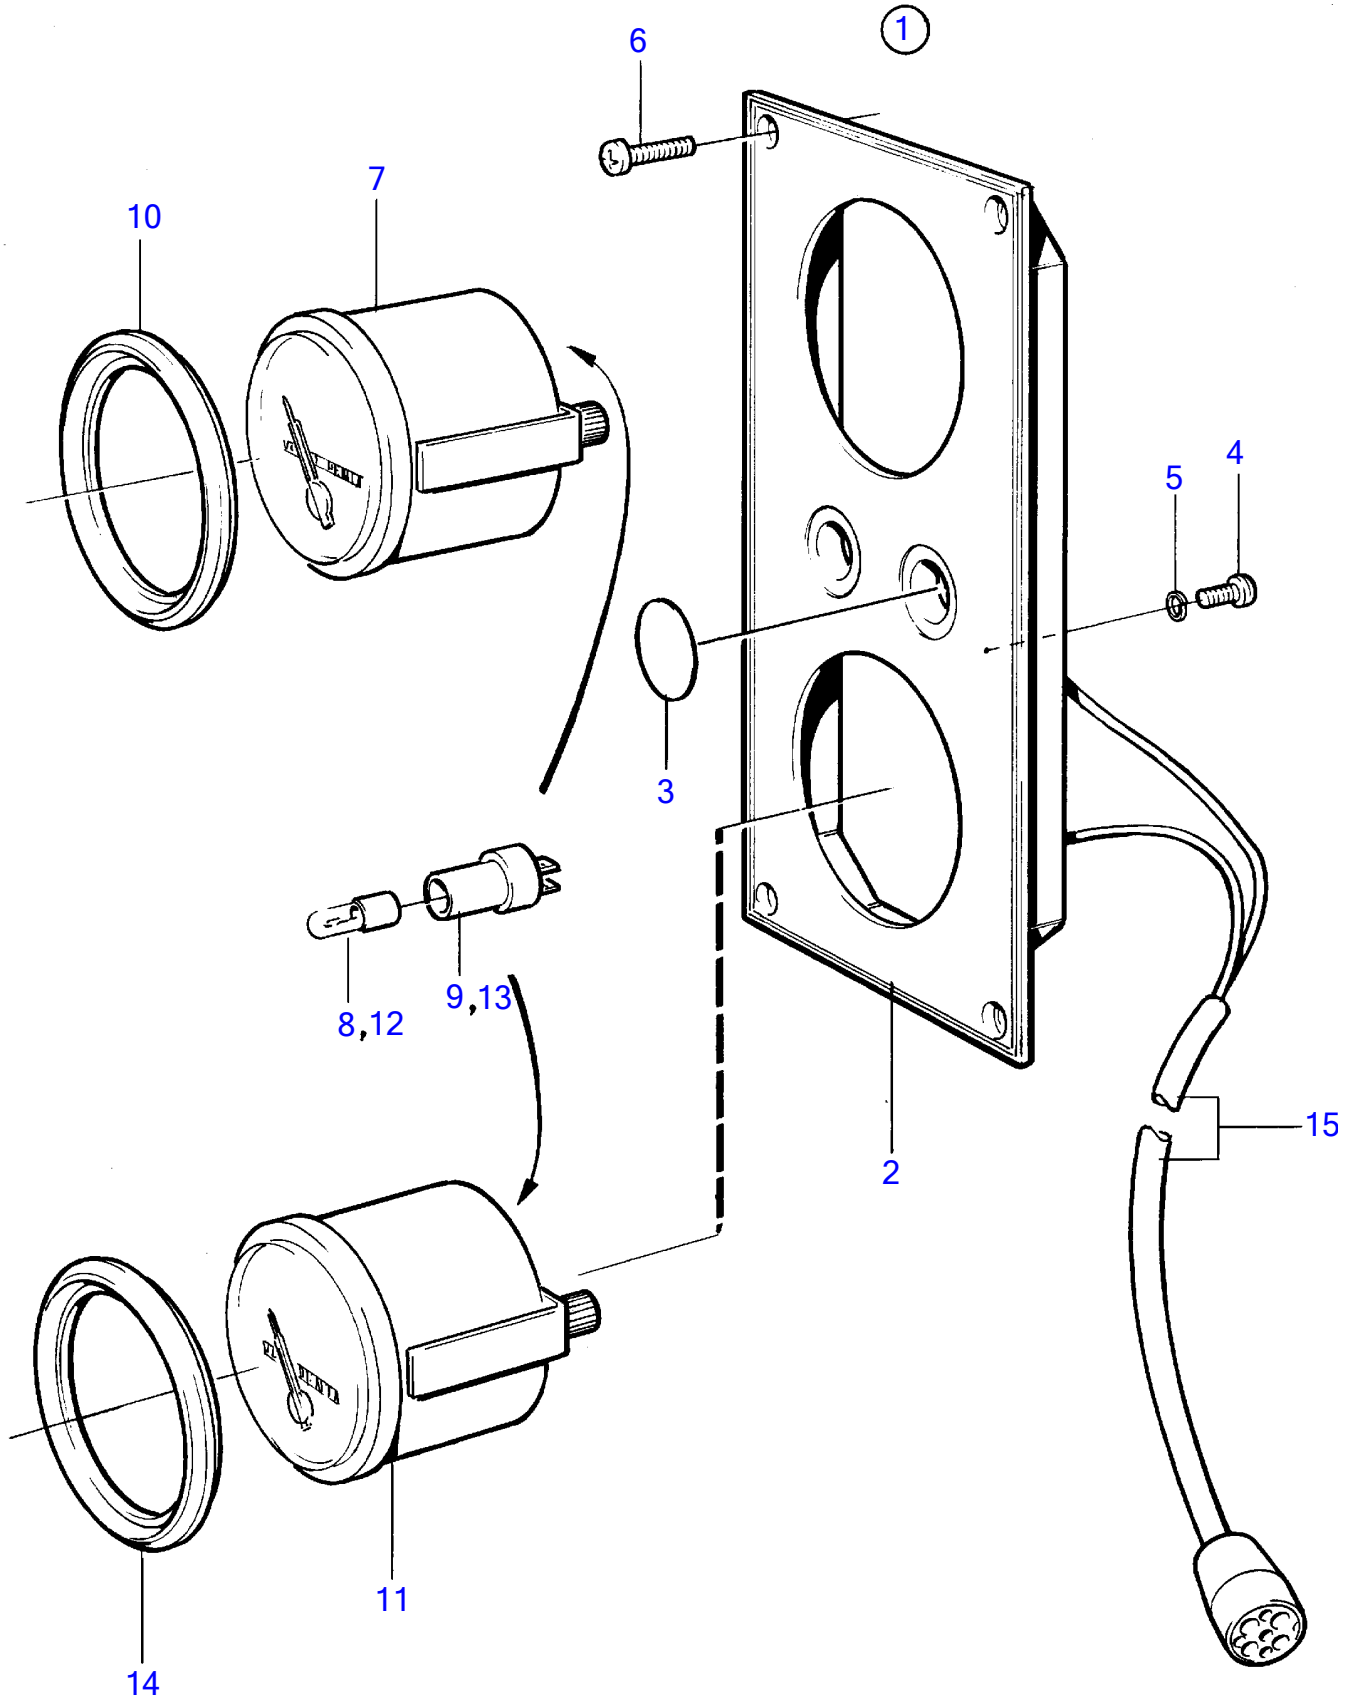

TAMD72P-A, TAMD72WJ-A

TAMD72P-A, TAMD72WJ-A

REF	PART NO.	QTY	DESCRIPTION	SEE SEC.	NOTES
1	864053	1	Instrument panel		White coloured stripe.
2		1	• Instrument panel		
3	828607	2	• • Cover plate		
4	949947	1	• • Cross recessed screw		
5	941904	1	• • Spring washer		
6	828647	4	• • Screw		
7	873202	1	• Oil pressure gauge		(863937)
8	863947	1	• • Bulb		For instruments of early production should white bulb 182059 and bulb holder 808175 be mounted., Red
9	863945	1	• • Lamp socket		For instruments of early production should white bulb 182059 and bulb holder 808175 be mounted.
10	858643	1	• Front ring		
11	873206	1	• Turbo pressure gauge		0-3bar
12	863947	1	• • Bulb		For instruments of early production should white bulb 182059 and bulb holder 808175 be mounted., Red
13	863945	1	• • Lamp socket		For instruments of early production should white bulb 182059 and bulb holder 808175 be mounted.
14	858643	1	• Front ring		
15		X	• Cable trunk, electrical materials	1963	Turbocharge-reverse gear.