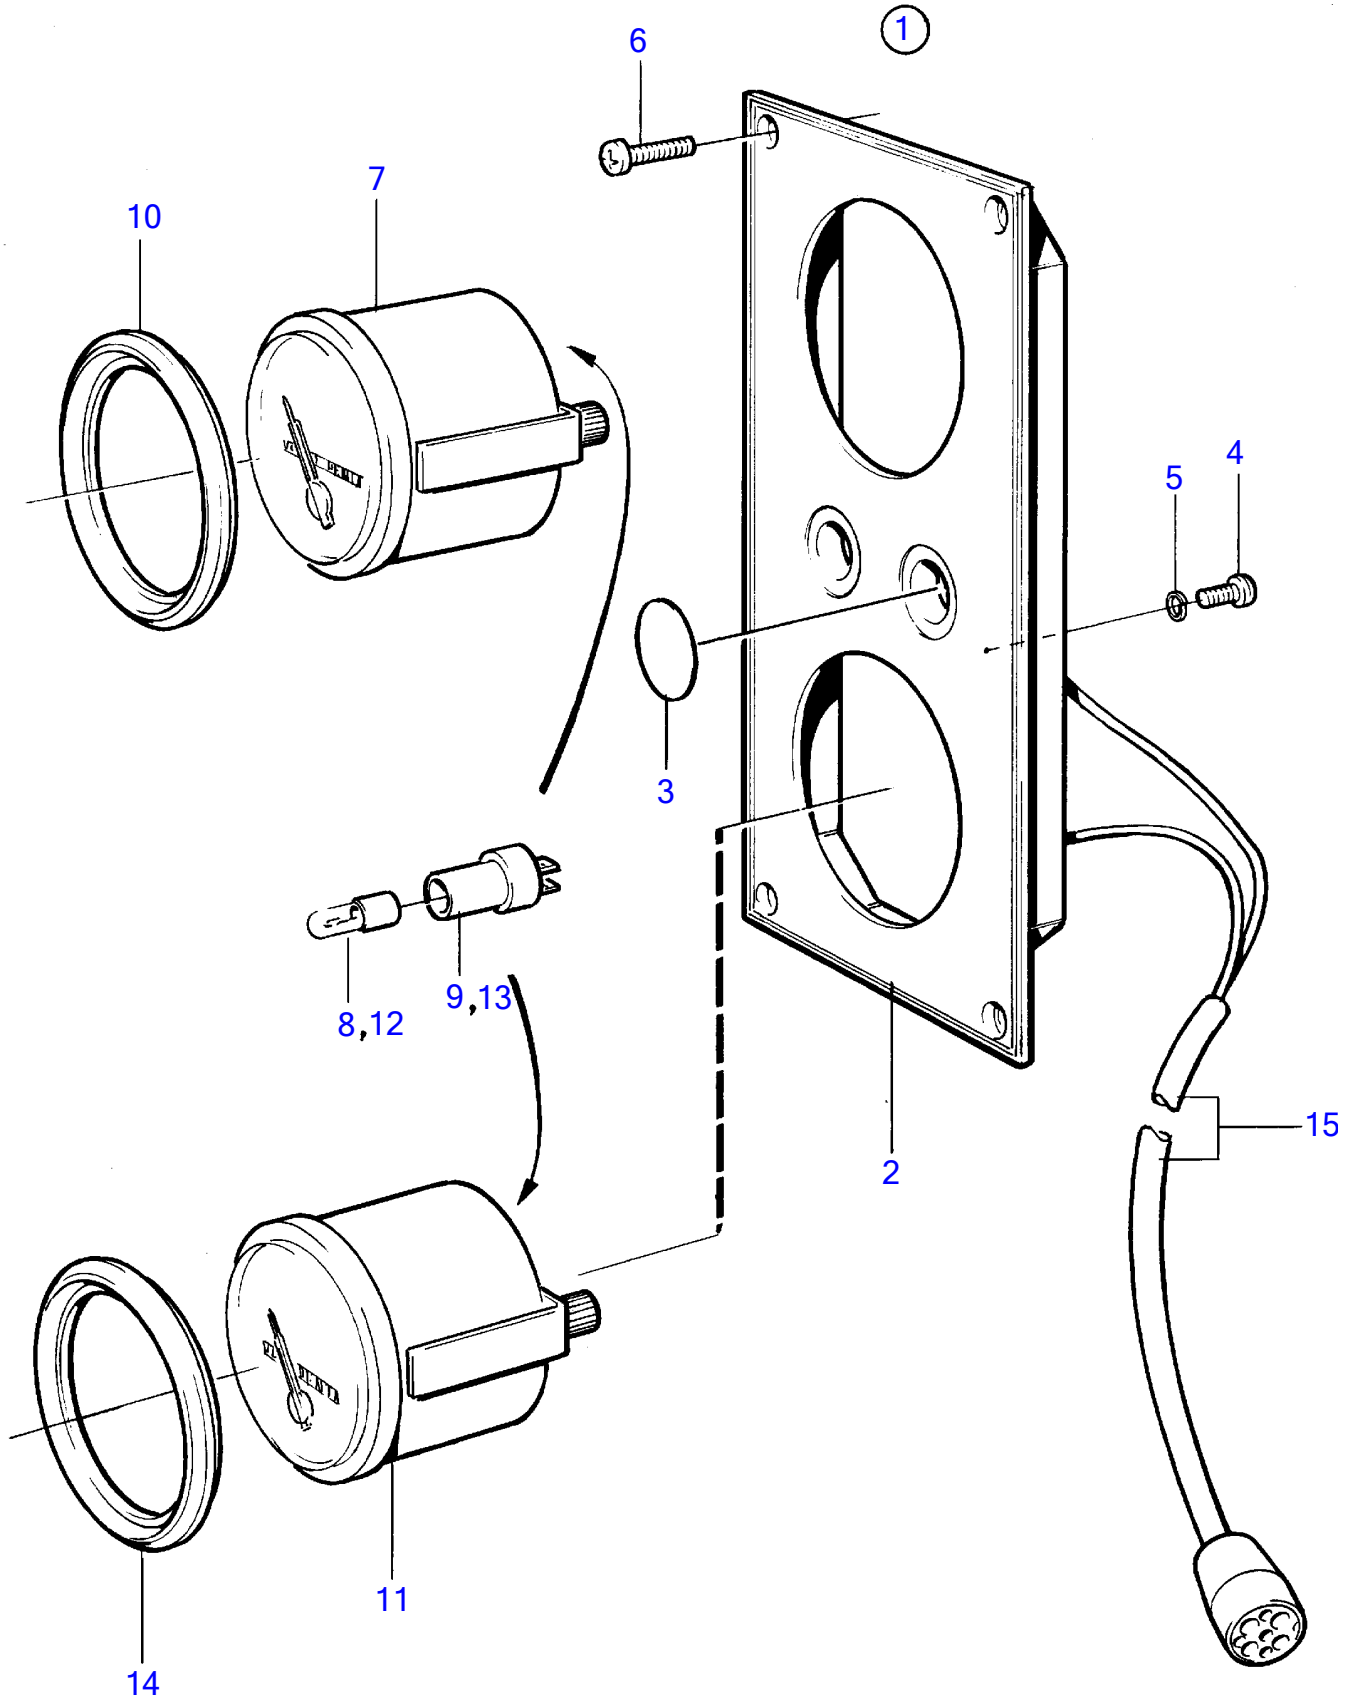

TAMD72P-A, TAMD72WJ-A

TAMD72P-A, TAMD72WJ-A

REF	PART NO.	QTY	DESCRIPTION	SEE SEC.	NOTES
1	(864050)	1	Instrument panel		White coloured stripe., Obsolete part
2		1	• Instrument panel		
3	828607	2	• • Cover plate		
4	949947	1	• • Cross recessed screw		
5	941904	1	• • Spring washer		
6	828647	4	• • Screw		
7	873202	1	• Oil pressure gauge		(863937)
8	863947	1	• • Bulb		For instruments of early production should white bulb 182059 and bulb holder 808175 be mounted., Red
9	863945	1	• • Lamp socket		For instruments of early production should white bulb 182059 and bulb holder 808175 be mounted.
10	858643	1	• Front ring		
11	873204	1	• Turbo pressure gauge		0-2bar
12	863947	1	• • Bulb		For instruments of early production should white bulb 182059 and bulb holder 808175 be mounted., Red
13	863945	1	• • Lamp socket		For instruments of early production should white bulb 182059 and bulb holder 808175 be mounted.
14	858643	1	• Front ring		
15		X	• Cable trunk, electrical materials	1963	Turbocharge-reverse gear.