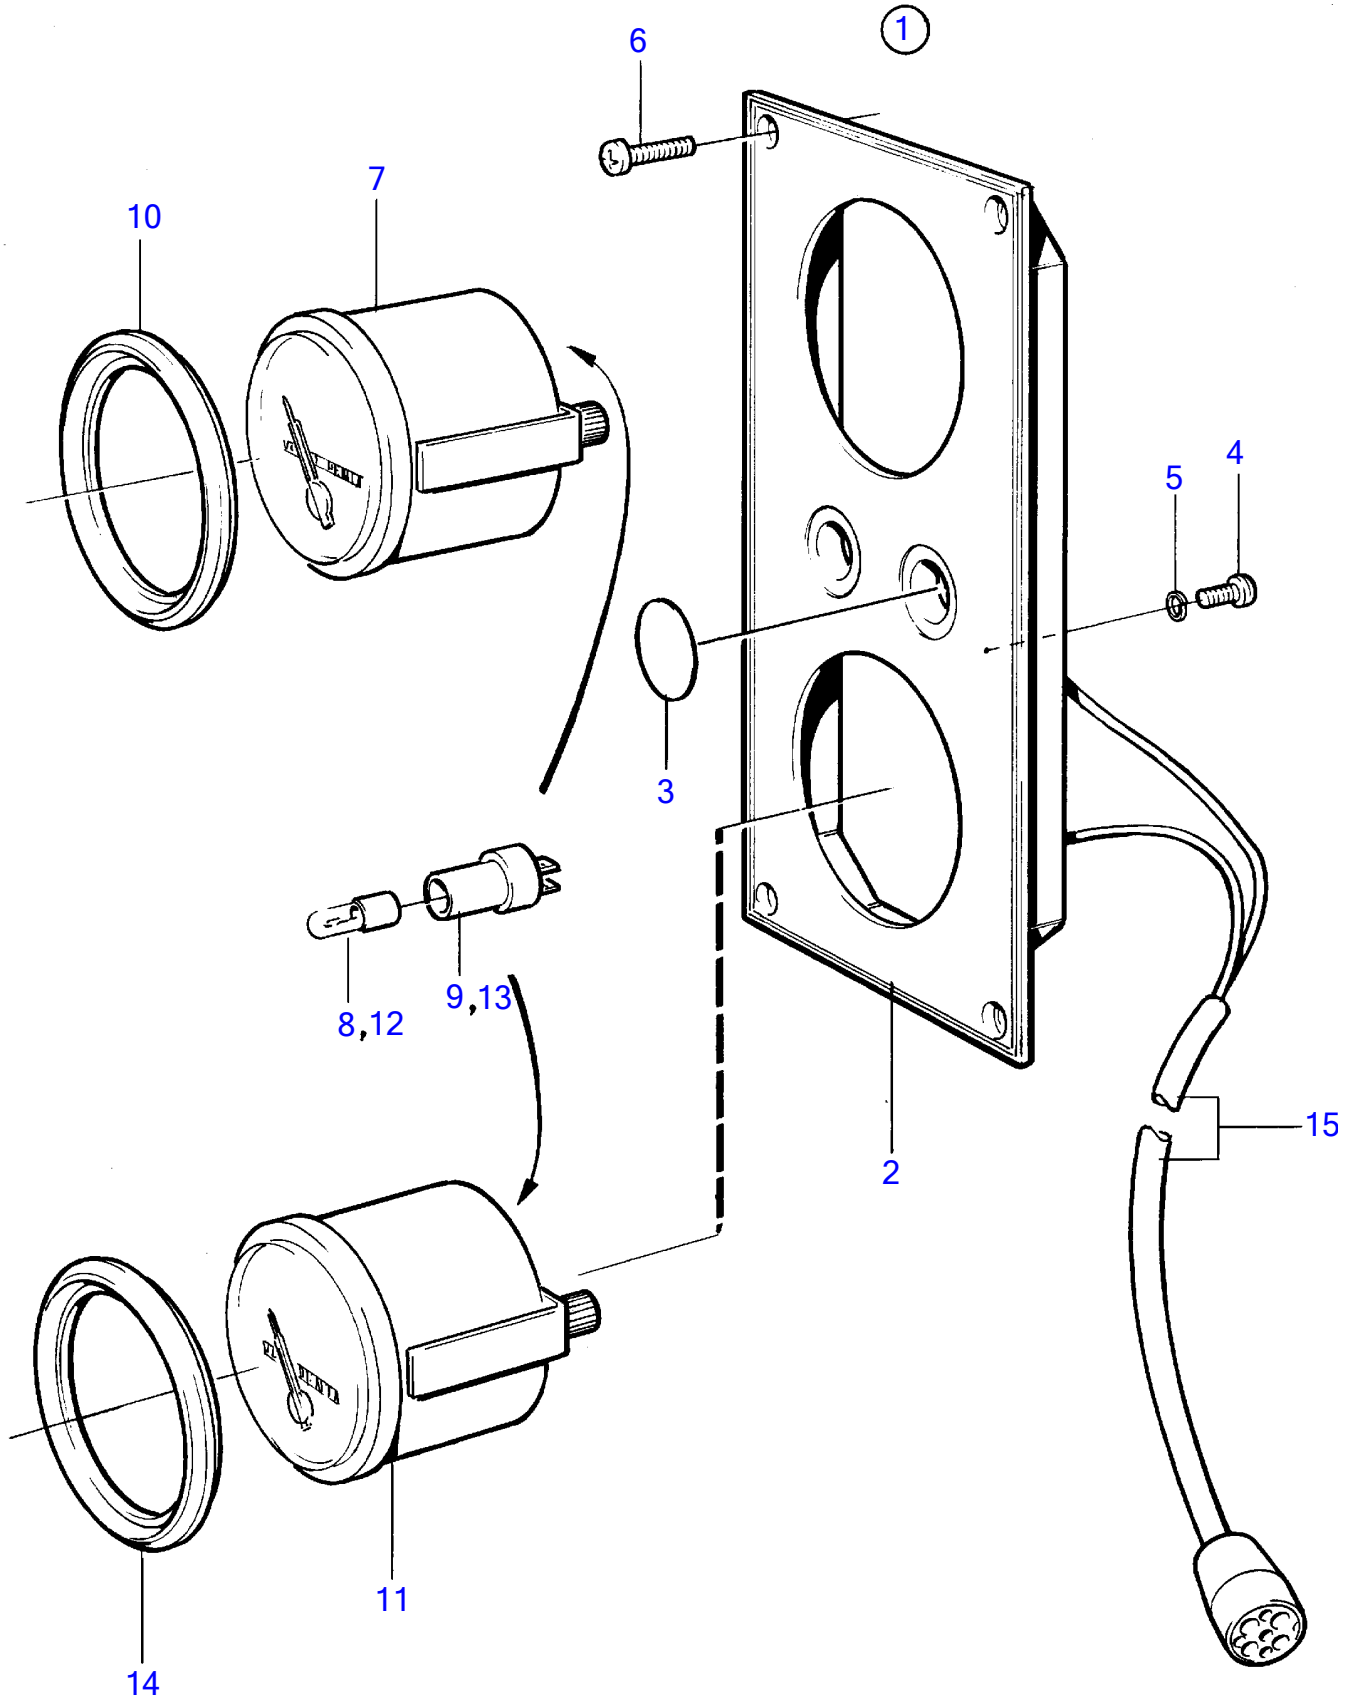

TAMD72P-A, TAMD72WJ-A

## TAMD72P-A, TAMD72WJ-A

REF	PART NO.	QTY	DESCRIPTION	SEE SEC.	NOTES
1	846803	1	Instrument panel		Gold coloured stripe., Replaced by 849939
	849939	1	Instrument panel		White coloured stripe., Replaced by 864050
2		1	• Instrument panel		
3	828607	2	• • Cover plate		
4	949947	1	• • Cross recessed screw		
5	941904	1	• • Spring washer		
6	828647	4	• • Screw		
7	873202	1	• Oil pressure gauge		(863937)
8	863947	1	• • Bulb		For instruments of early production should white bulb 182059 and bulb holder 808175 be mounted., Red
9	863945	1	• • Lamp socket		For instruments of early production should white bulb 182059 and bulb holder 808175 be mounted.
10	858643	1	• Front ring		
11	873204	1	• Turbo pressure gauge		0-2bar
12	863947	1	• • Bulb		For instruments of early production should white bulb 182059 and bulb holder 808175 be mounted., Red
13	863945	1	• • Lamp socket		For instruments of early production should white bulb 182059 and bulb holder 808175 be mounted.
14	858643	1	• Front ring		
15		X	• Cable trunk, electrical materials	1963	Turbocharge-reverse gear.