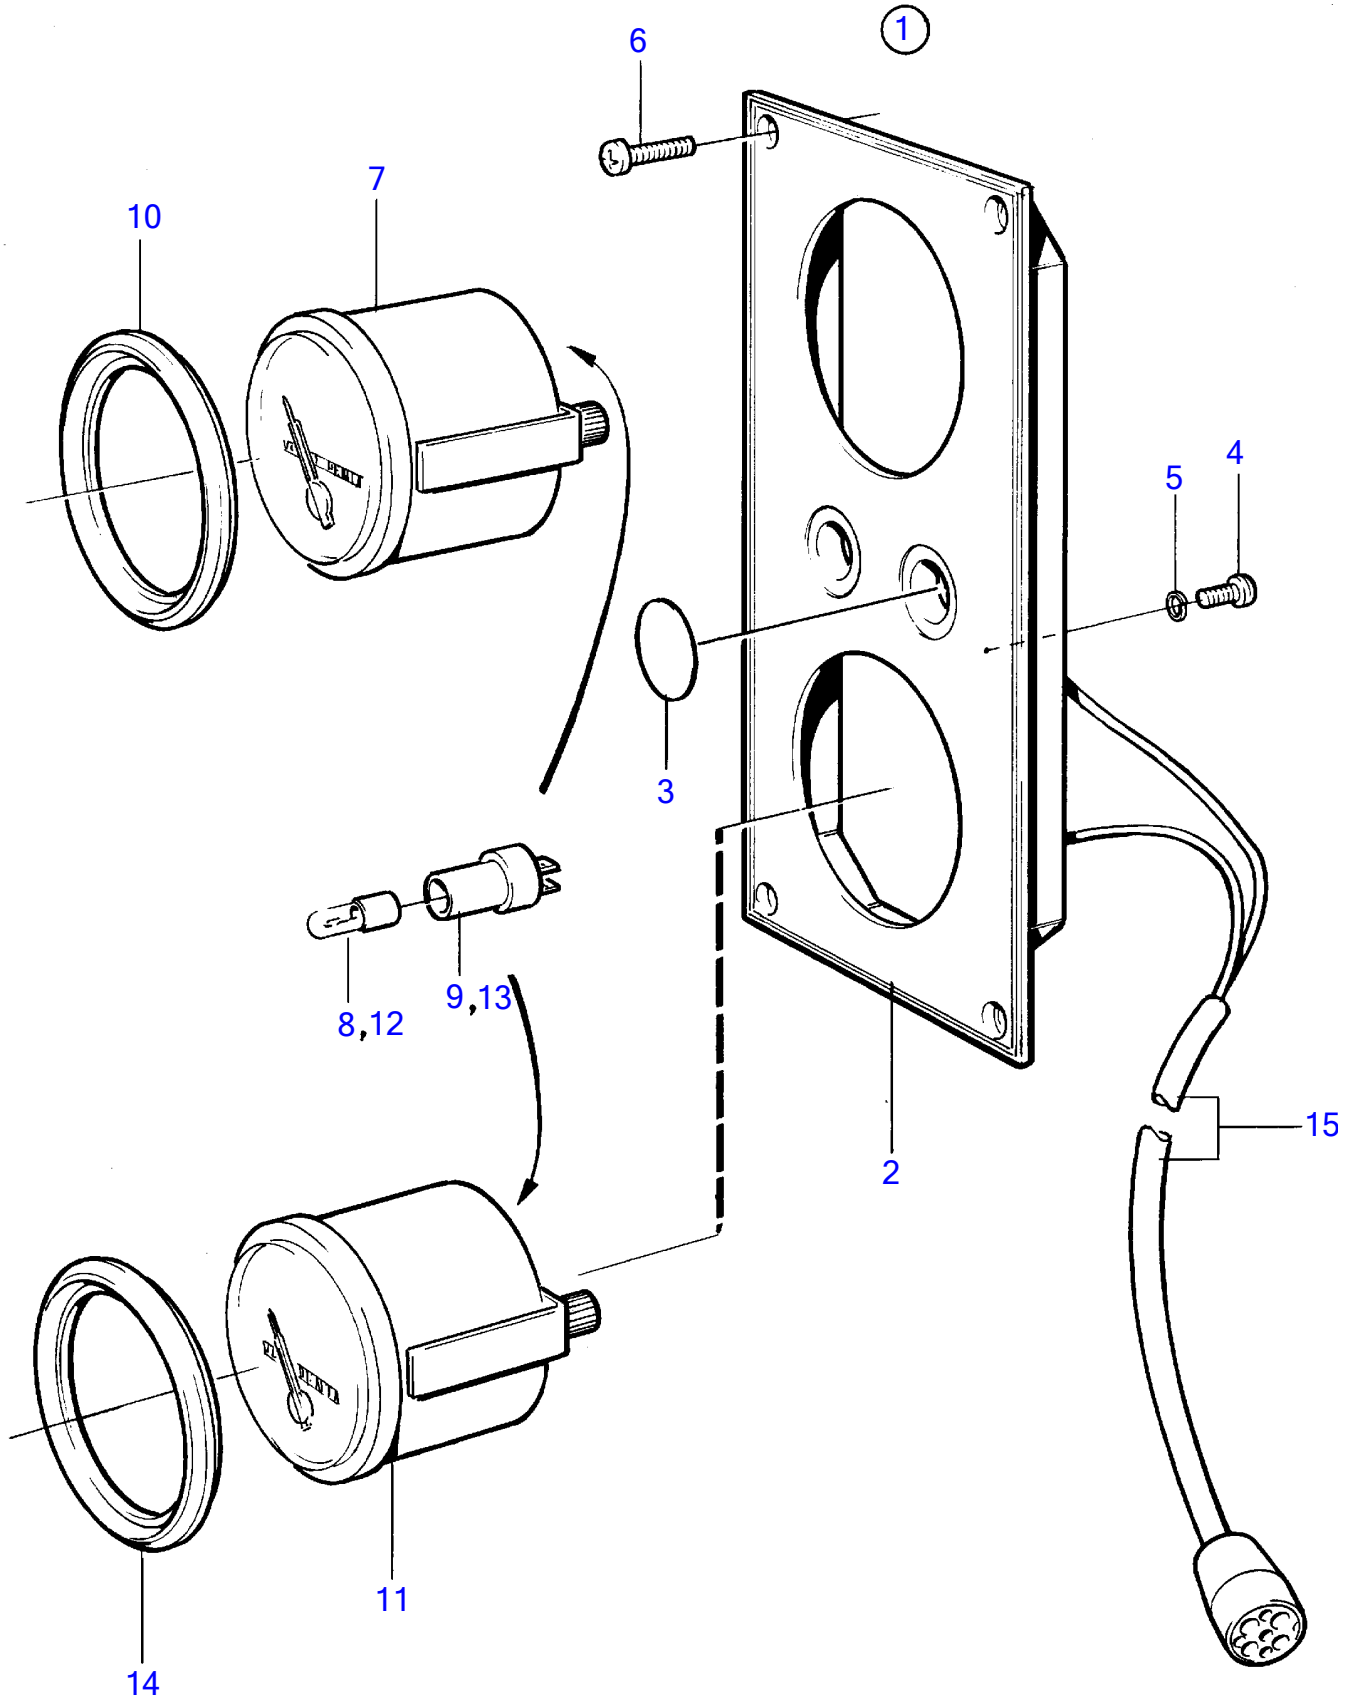

TAMD72P-A, TAMD72WJ-A

TAMD72P-A, TAMD72WJ-A

REF	PART NO.	QTY	DESCRIPTION	SEE SEC.	NOTES
1	846847	1	Instrument panel		Replaced by 849940
	849940	1	Instrument panel		Gold coloured stripe.
2	(858874)	1	• Instrument panel		White coloured stripe.
3	828607	2	• • Cover plate		
4	949947	1	• • • Cross recessed screw		
5	941904	1	• • Spring washer		
6	828647	4	• • Screw		
7	873201	1	• Oil pressure gauge		(863936)
8	863946	1	• • Bulb		Use white bulb 19923 and socket 808175 for earlier gauges.
9	863945	1	• • Lamp socket		Use white bulb 19923 and socket 808175 for earlier gauges.
10	858643	1	• Front ring		
11	863938	1	• Turbo pressure gauge		0-2bar
12	863946	1	• • Bulb		Red
13	863945	1	• • Lamp socket		
14	858643	1	• Front ring		
15		1	• Cable trunk		
		X		1963	