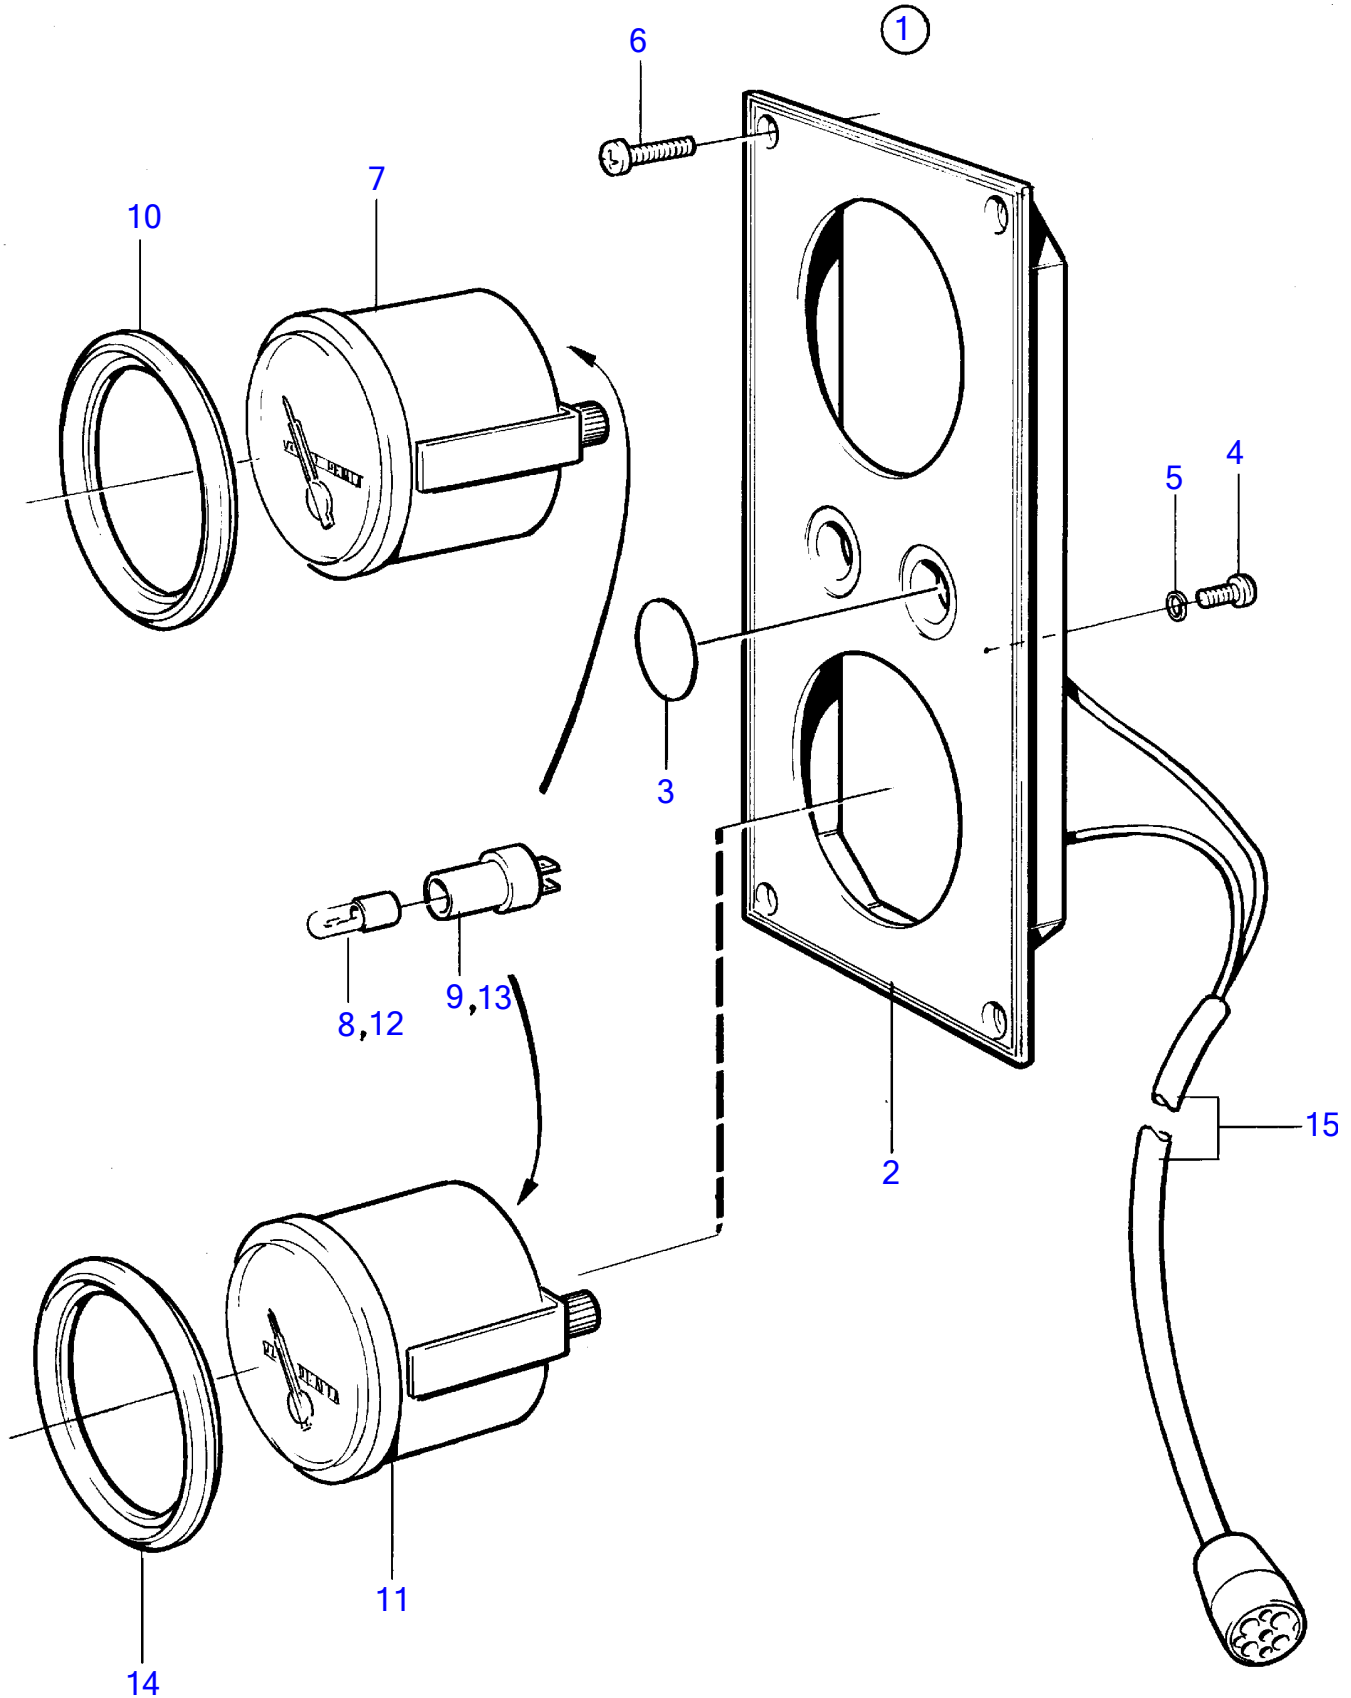

TAMD72P-A, TAMD72WJ-A

TAMD72P-A, TAMD72WJ-A

REF	PART NO.	QTY	DESCRIPTION	SEE SEC.	NOTES
1	872282	1	Instrument panel		White coloured stripe.
2	(858874)	1	• Instrument panel		Obsolete part, White coloured stripe.
3	828607	2	• • Cover plate		
4	949947	1	• • • Cross recessed screw		
5	941904	1	• • • Spring washer		
6	828647	4	• • • Screw		
7	873201	1	• Oil pressure gauge		(863936)
8	863946	1	• • • Bulb		Use white bulb 19923 and socket 808175 for earlier gauges., Red
9	863945	1	• • • Lamp socket		Use white bulb 19923 and socket 808175 for earlier gauges.
10	858643	1	• Front ring		
11	873205	1	• Turbo pressure gauge		0-3bar
12	863946	1	• • • Bulb		Red
13	863945	1	• • • Lamp socket		
14	858643	1	• Front ring		
15		1	• Cable trunk		
		X	electrical materials	1963	
		X	electrical materials	1964	
		X	electrical materials	1965	