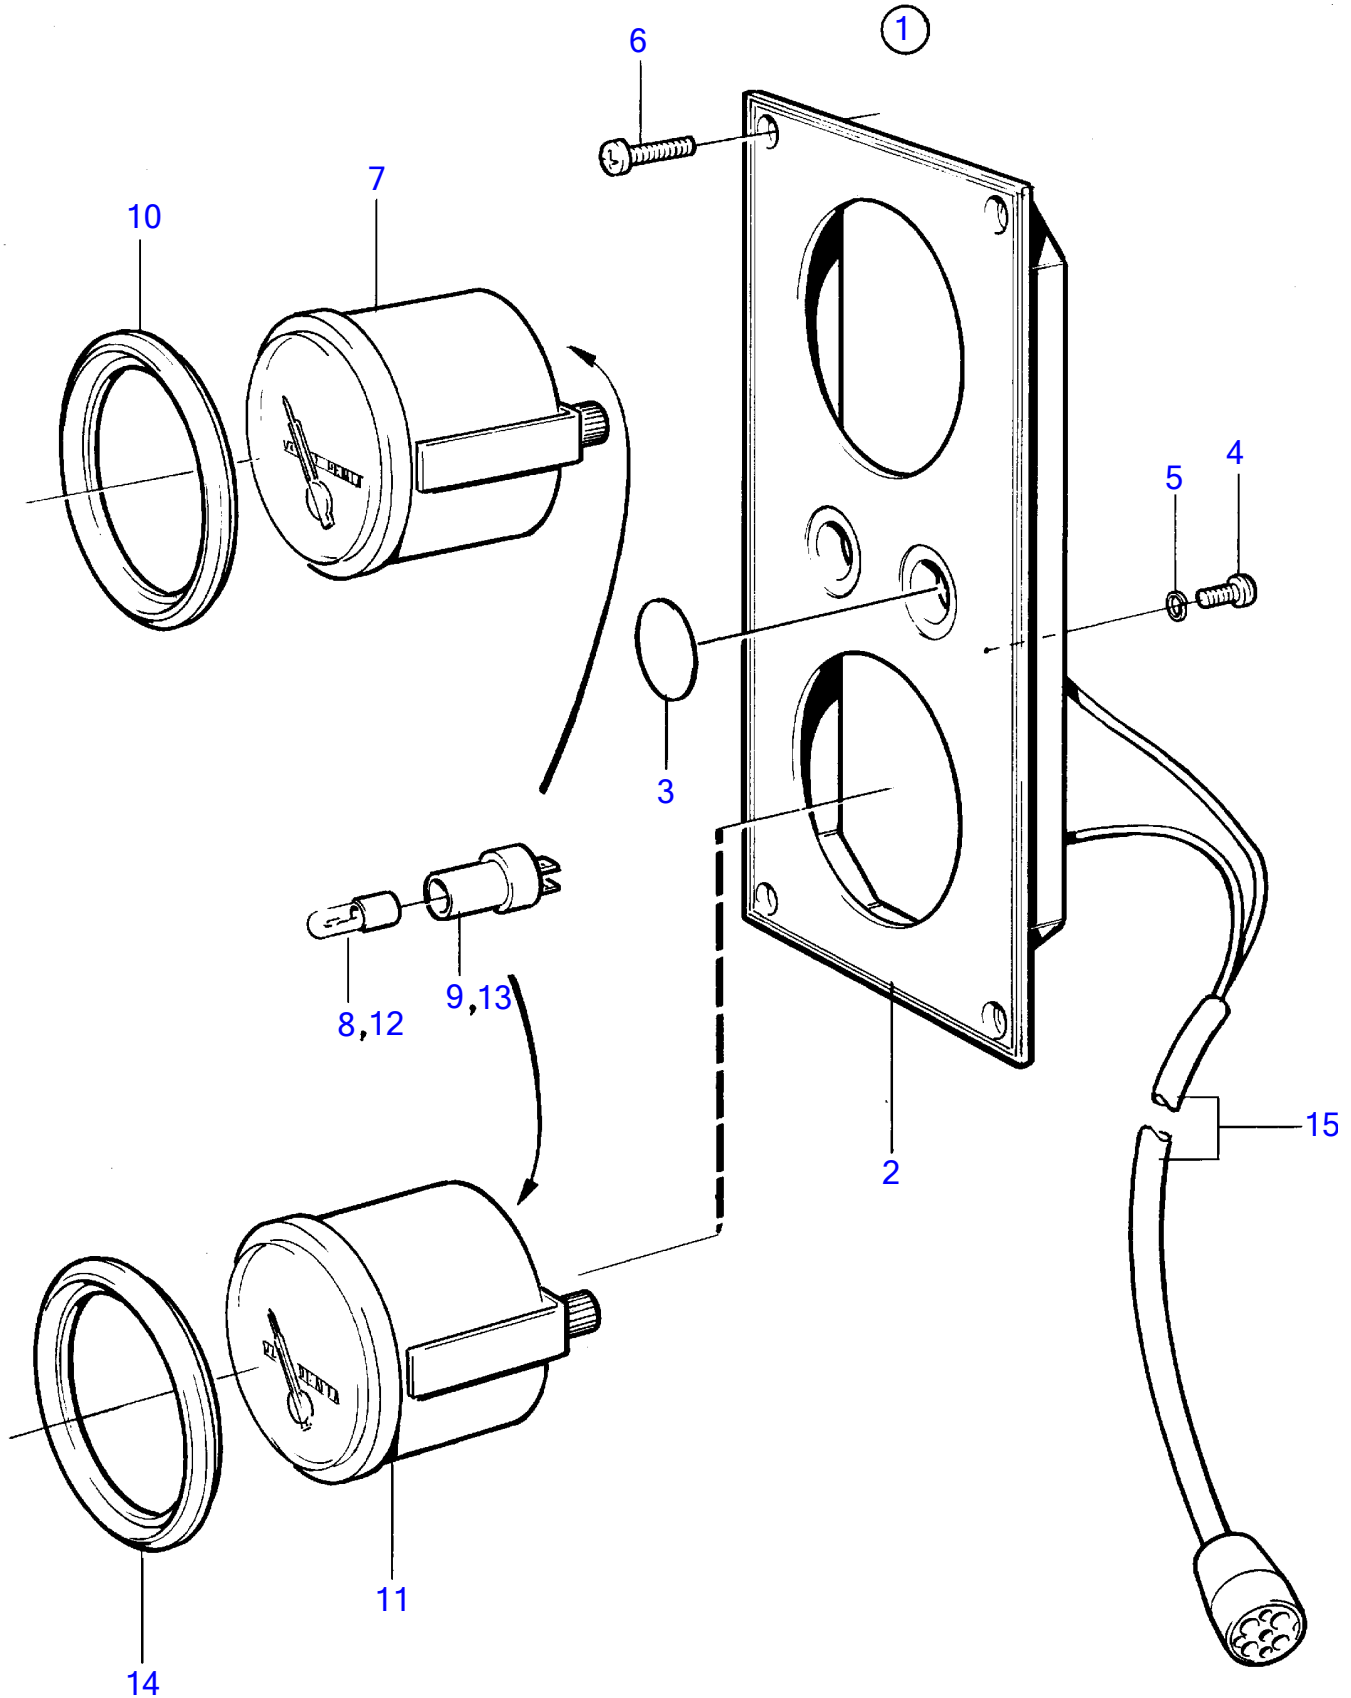

TAMD72P-A, TAMD72WJ-A

TAMD72P-A, TAMD72WJ-A

REF	PART NO.	QTY	DESCRIPTION	SEE SEC.	NOTES
1	846847	1	Instrument panel		Replaced by 849940
					TAMD71B
	849940	1	Instrument panel		Gold coloured stripe., Replaced by 864049
					TAMD71B
2	(858874)	1	• Instrument panel		Obsolete part, White coloured stripe.
3	828607	2	• • Cover plate		
4	949947	1	• • • Cross recessed screw		
5	941904	1	• • • Spring washer		
6	828647	4	• • • Screw		
7	873201	1	• Oil pressure gauge		(863936)
8	863946	1	• • Bulb		Use white bulb 19923 and socket 808175 for earlier gauges., Red
9	863945	1	• • • Lamp socket		Use white bulb 19923 and socket 808175 for earlier gauges.
10	858643	1	• Front ring		
11	863938	1	• Turbo pressure gauge		0-2bar
12	863946	1	• • Bulb		Red
13	863945	1	• • • Lamp socket		
14	858643	1	• Front ring		
15		1	• Cable trunk		
		X	electrical materials	1963	
		X	electrical materials	1964	
		X	electrical materials	1965	