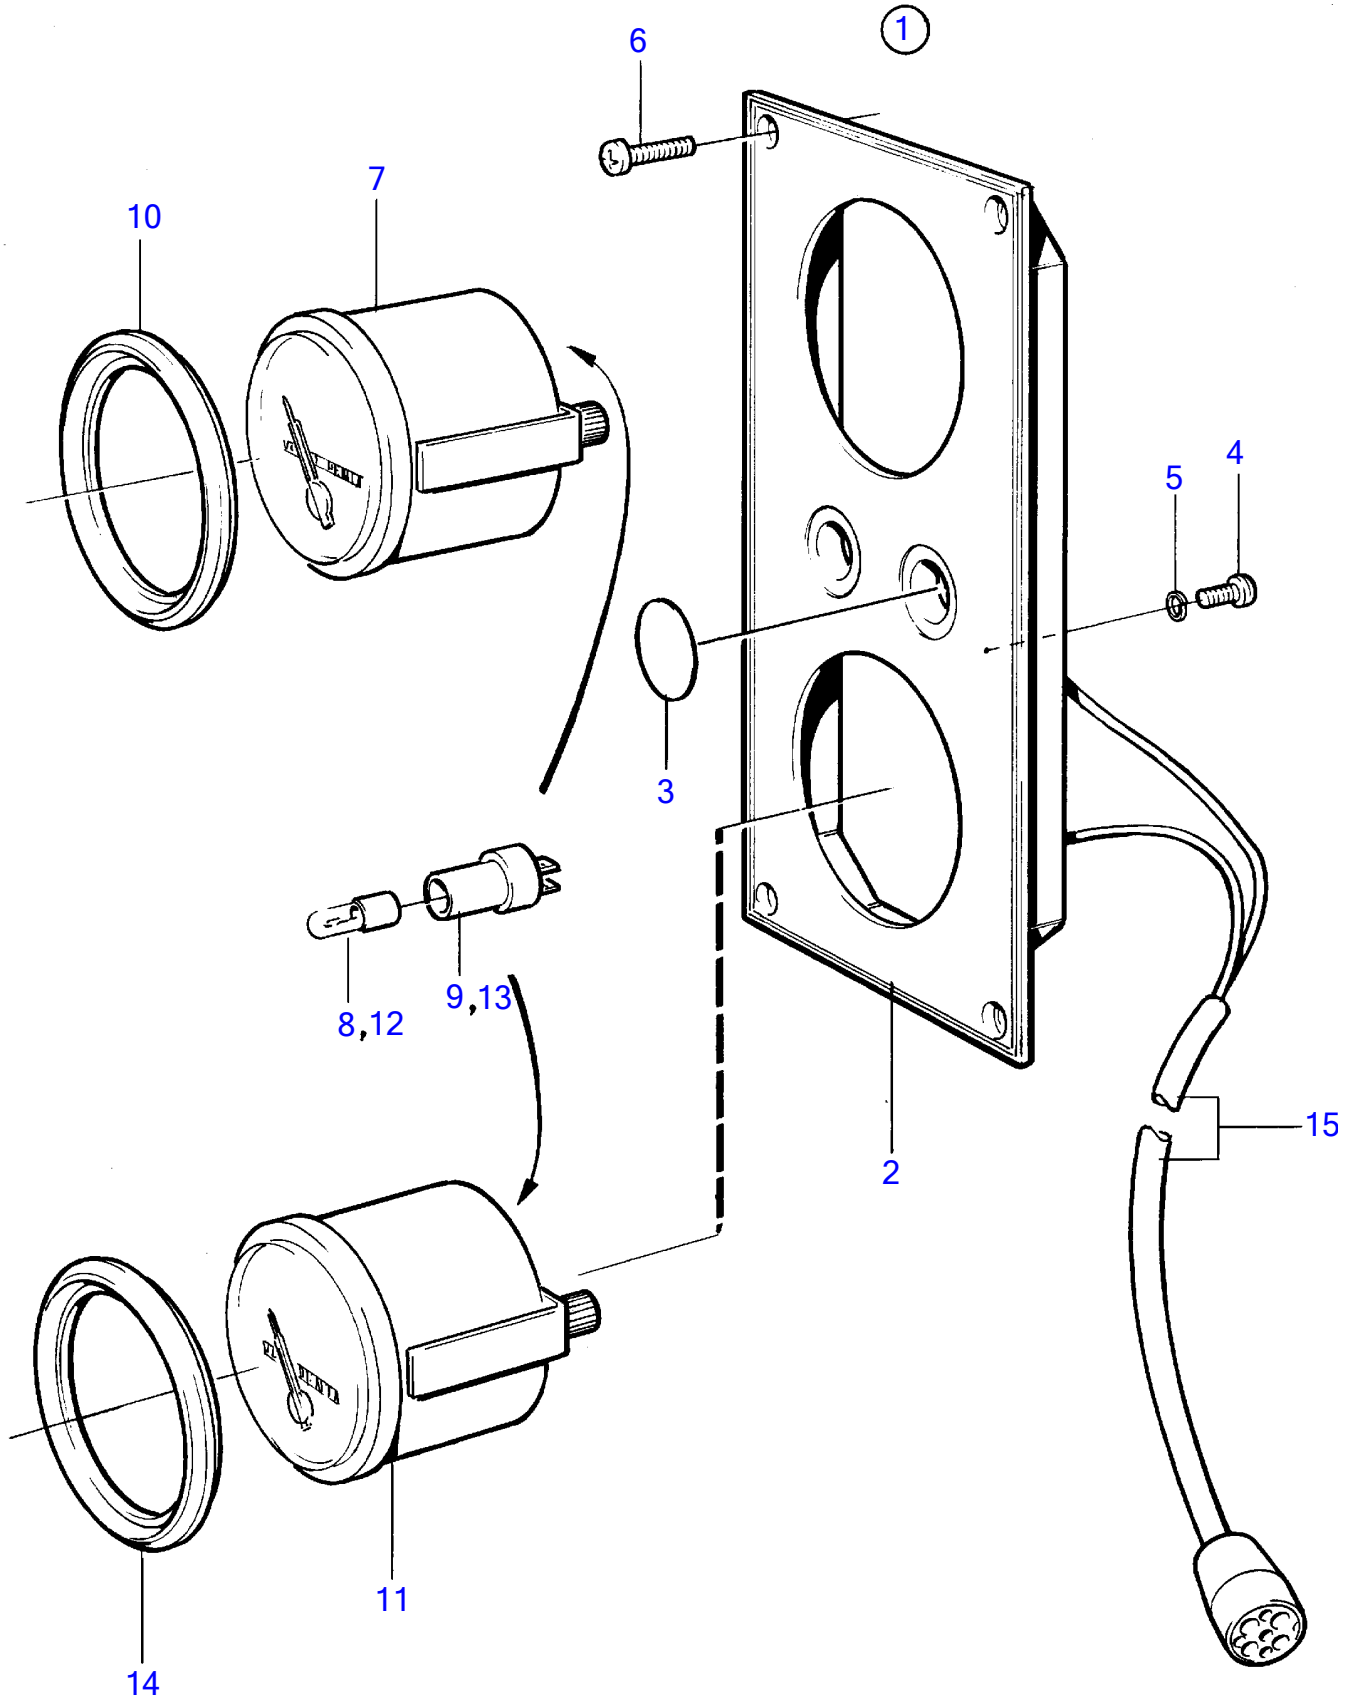

TAMD72P-A, TAMD72WJ-A

TAMD72P-A, TAMD72WJ-A

REF	PART NO.	QTY	DESCRIPTION	SEE SEC.	NOTES
1	846847	1	Instrument panel		Replaced by 849940
	849940	1	Instrument panel		Gold coloured stripe.
2	(858874)	1	• Instrument panel		White coloured stripe.
3	828607	2	• • Cover plate		
4	949947	1	• • • Cross recessed screw		
5	941904	1	• • Spring washer		
6	828647	4	• • Screw		
7	873201	1	• Oil pressure gauge		(863936)
8	863946	1	• • Bulb		Use white bulb 19923 and socket 808175 for earlier gauges.
9	863945	1	• • Lamp socket		Use white bulb 19923 and socket 808175 for earlier gauges.
10	858643	1	• Front ring		
11	863938	1	• Turbo pressure gauge		0-2bar
12	863946	1	• • Bulb		Red
13	863945	1	• • Lamp socket		
14	858643	1	• Front ring		
15		1	• Cable trunk		
		X		1963	