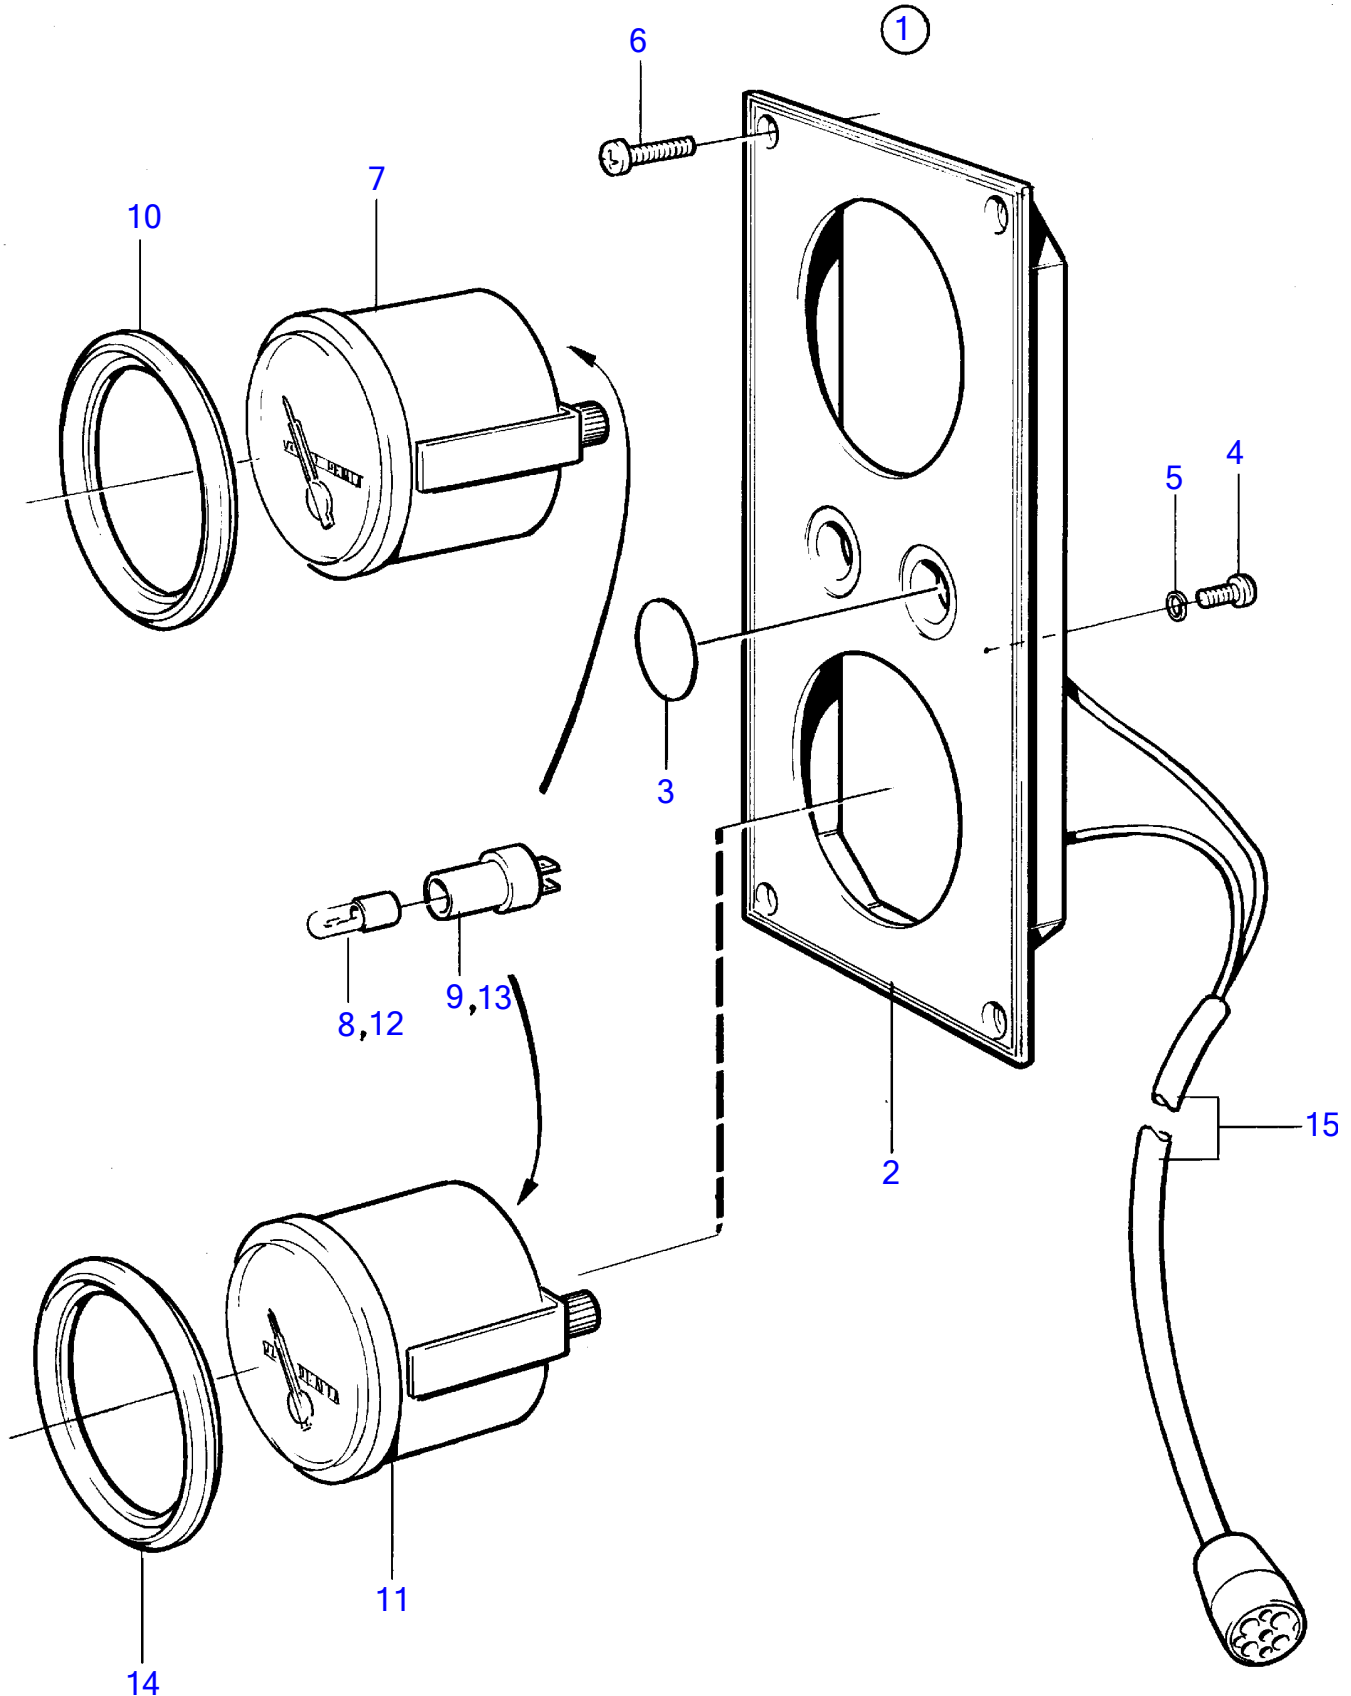

TAMD72P-A, TAMD72WJ-A

TAMD72P-A, TAMD72WJ-A

REF	PART NO.	QTY	DESCRIPTION	SEE SEC.	NOTES
1	872282	1	Instrument panel		White coloured stripe.
2	(858874)	1	• Instrument panel		White coloured stripe.
3	828607	2	• • Cover plate		
4	949947	1	• • Cross recessed screw		
5	941904	1	• • Spring washer		
6	828647	4	• • Screw		
7	873201	1	• Oil pressure gauge		(863936)
8	863946	1	• • Bulb		Use white bulb 19923 and socket 808175 for earlier gauges.
9	863945	1	• • Lamp socket		Use white bulb 19923 and socket 808175 for earlier gauges.
10	858643	1	• Front ring		
11	873205	1	• Turbo pressure gauge		0-3bar
12	863946	1	• • Bulb		Red
13	863945	1	• • Lamp socket		
14	858643	1	• Front ring		
15		1	• Cable trunk		
		X		1963	