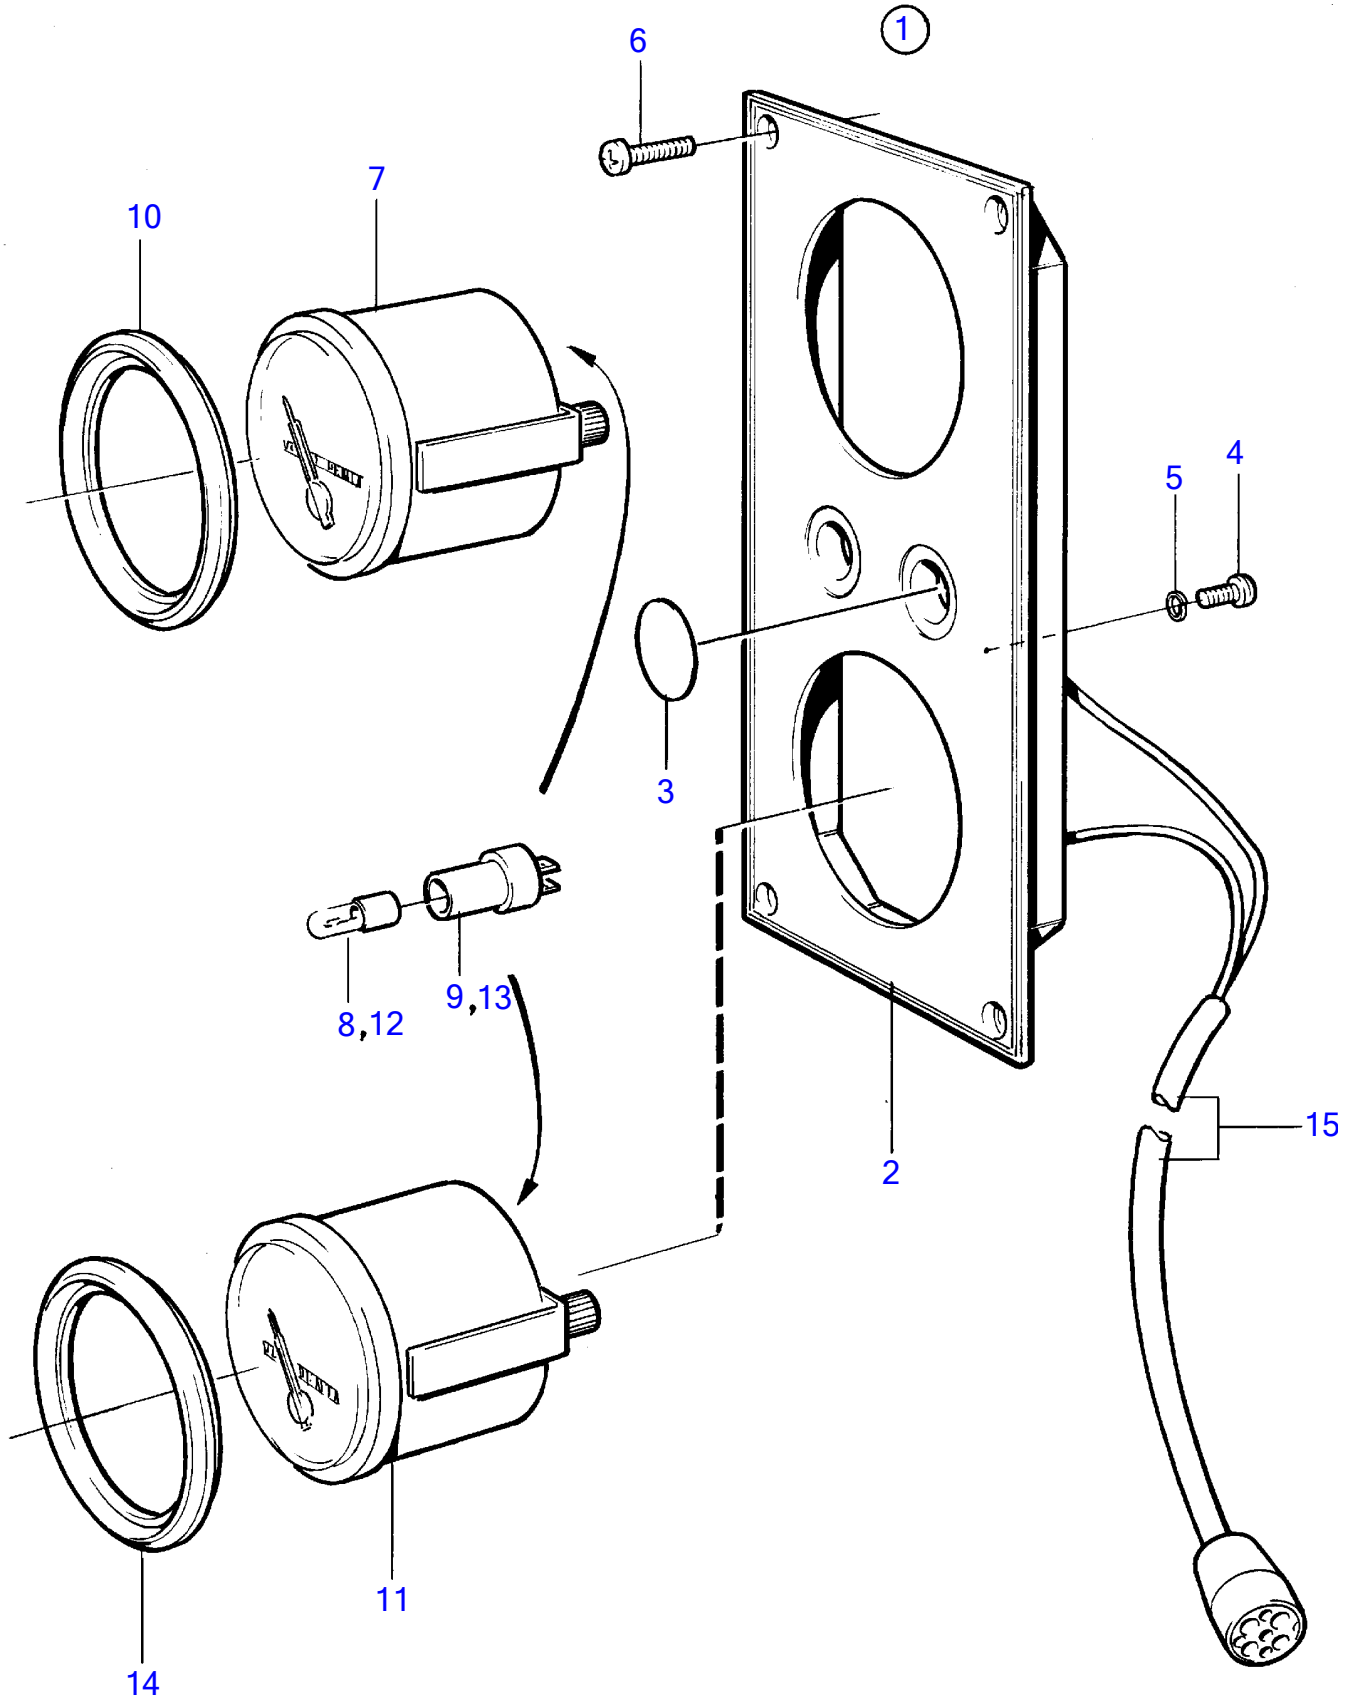

TAMD72P-A, TAMD72WJ-A

TAMD72P-A, TAMD72WJ-A

REF	PART NO.	QTY	DESCRIPTION	SEE SEC.	NOTES
1	864049	1	Instrument panel		White coloured stripe.
2	(858874)	1	• Instrument panel		White coloured stripe.
3	828607	2	• • Cover plate		
4	949947	1	• • • Cross recessed screw		
5	941904	1	• • • Spring washer		
6	828647	4	• • • Screw		
7	873201	1	• Oil pressure gauge		(863936)
8	863946	1	• • • Bulb		Use white bulb 19923 and socket 808175 for earlier gauges.
9	863945	1	• • • Lamp socket		Use white bulb 19923 and socket 808175 for earlier gauges.
10	858643	1	• Front ring		
12	863946	1	Bulb		Red
13	863945	1	Lamp socket		
14	858643	1	• Front ring		
15		1	• Cable trunk		
		X		1963	