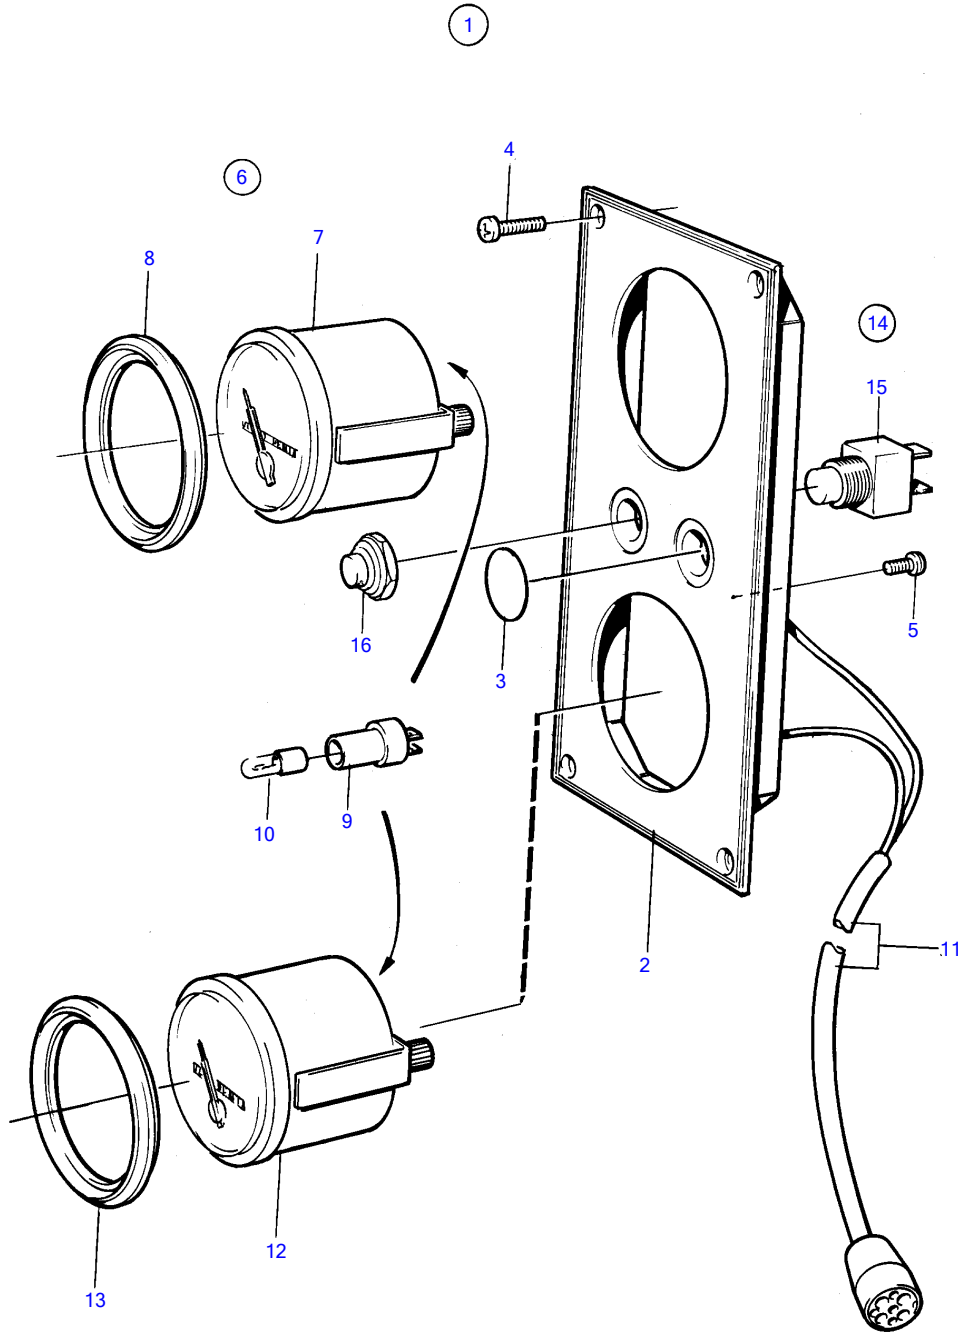

TAMD72P-A, TAMD72WJ-A

6709

## TAMD72P-A, TAMD72WJ-A

REF	PART NO.	QTY	DESCRIPTION	SEE SEC.	NOTES
1	864049	1	Instrument panel		
2		1	• Instrument panel		
3	828607	2	• Cover plate		
4	828647	4	• Screw		
5	949947	1	• Cross recessed screw		
6	(1140464)	1	Hour recorder		Obsolete part
7	872479	1	• Hour recorder		(828615)
8	858643	1	• Front ring		White coloured stripe., Red
9	808175	1	• Lamp socket		
10	19923	1	• Bulb		12V
	182059	1	• Bulb		24V
11		X	• electrical materials	1963	
12		1	Instrument, extra	1650	
13		1	• Front ring	1650	
14	(828718)	1	Toggle switch		Obsolete part
	(828719)	1	Toggle switch		Obsolete part
15	828584	1	• Toggle switch		Closing during pressure and spring-loaded.
	828585	1	• Toggle switch		Closing-breaking.
16	828586	1	• Nut		