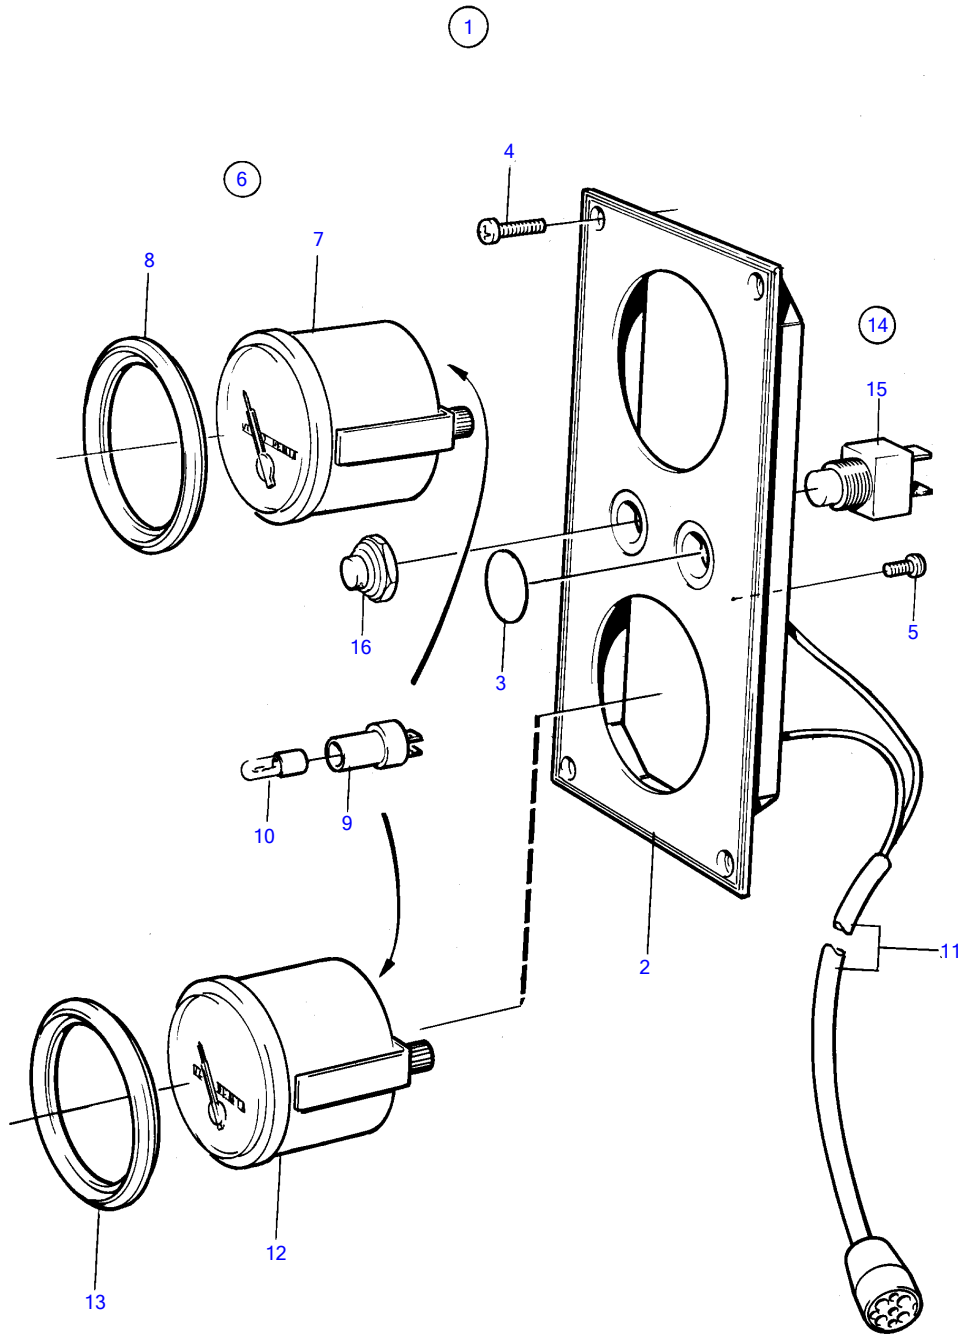

TAMD72P-A, TAMD72WJ-A

6709

## TAMD72P-A, TAMD72WJ-A

REF	PART NO.	QTY	DESCRIPTION	SEE SEC.	NOTES
1	(858874)	1	Instrument panel		Obsolete part, White coloured stripe., Replaced by 864049
2		1	• Instrument panel		
3	828607	2	• Cover plate		
4	828647	4	• Screw		
5	949947	1	• Cross recessed screw		
6	(1140464)	1	Hour recorder		Obsolete part
7	872479	1	• Hour recorder		(828615)
8	858643	1	• Front ring		White coloured stripe., Red
9	808175	1	• Lamp socket		
10	19923	1	• Bulb		12V
	182059	1	• Bulb		24V
11		X	• electrical materials	1963	
12		1	Instrument, extra	1650	
13		1	• Front ring	1650	
14	(828718)	1	Toggle switch		Obsolete part
	(828719)	1	Toggle switch		Obsolete part
15	828584	1	• Toggle switch		Closing during pressure and spring-loaded.
	828585	1	• Toggle switch		Closing-breaking.
16	828586	1	• Nut		