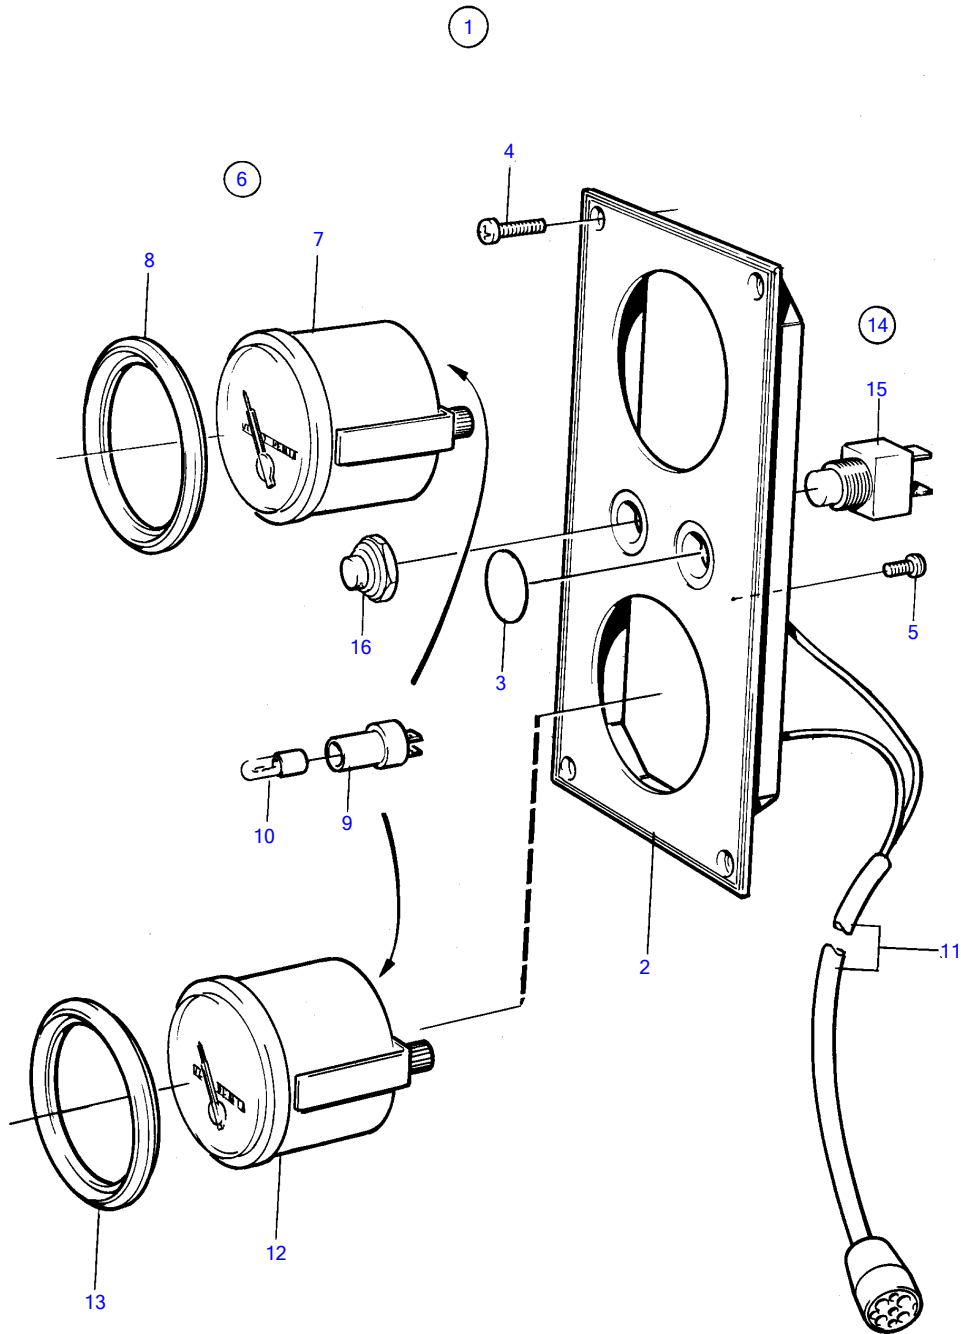

TAMD72P-A, TAMD72WJ-A

6709

TAMD72P-A, TAMD72WJ-A

REF	PART NO.	QTY	DESCRIPTION	SEE SEC.	NOTES
1	846786	1	Instrument panel		Gold coloured stripe., Repl by 858874
2		1	• Instrument panel		
3	828607	2	• Cover plate		
4	828647	4	• Screw		
5	949947	1	• Cross recessed screw		
6	(1140464)	1	Hour recorder		Obsolete part, (828711)
7	872479	1	• Hour recorder		(828615)
8	858643	1	• Front ring		White coloured stripe., Red
9	808175	1	• Lamp socket		
10	19923	1	• Bulb		12V
	182059	1	• Bulb		24V
11		X	• electrical materials	1963	
12		1	Instrument, extra	1650	
13		1	• Front ring	1650	
14	(828718)	1	Toggle switch		Obsolete part
	(828719)	1	Toggle switch		Obsolete part
15	828584	1	• Toggle switch		Closing during pressure and spring-loaded.
	828585	1	• Toggle switch		Closing-breaking.
16	828586	1	• Nut		