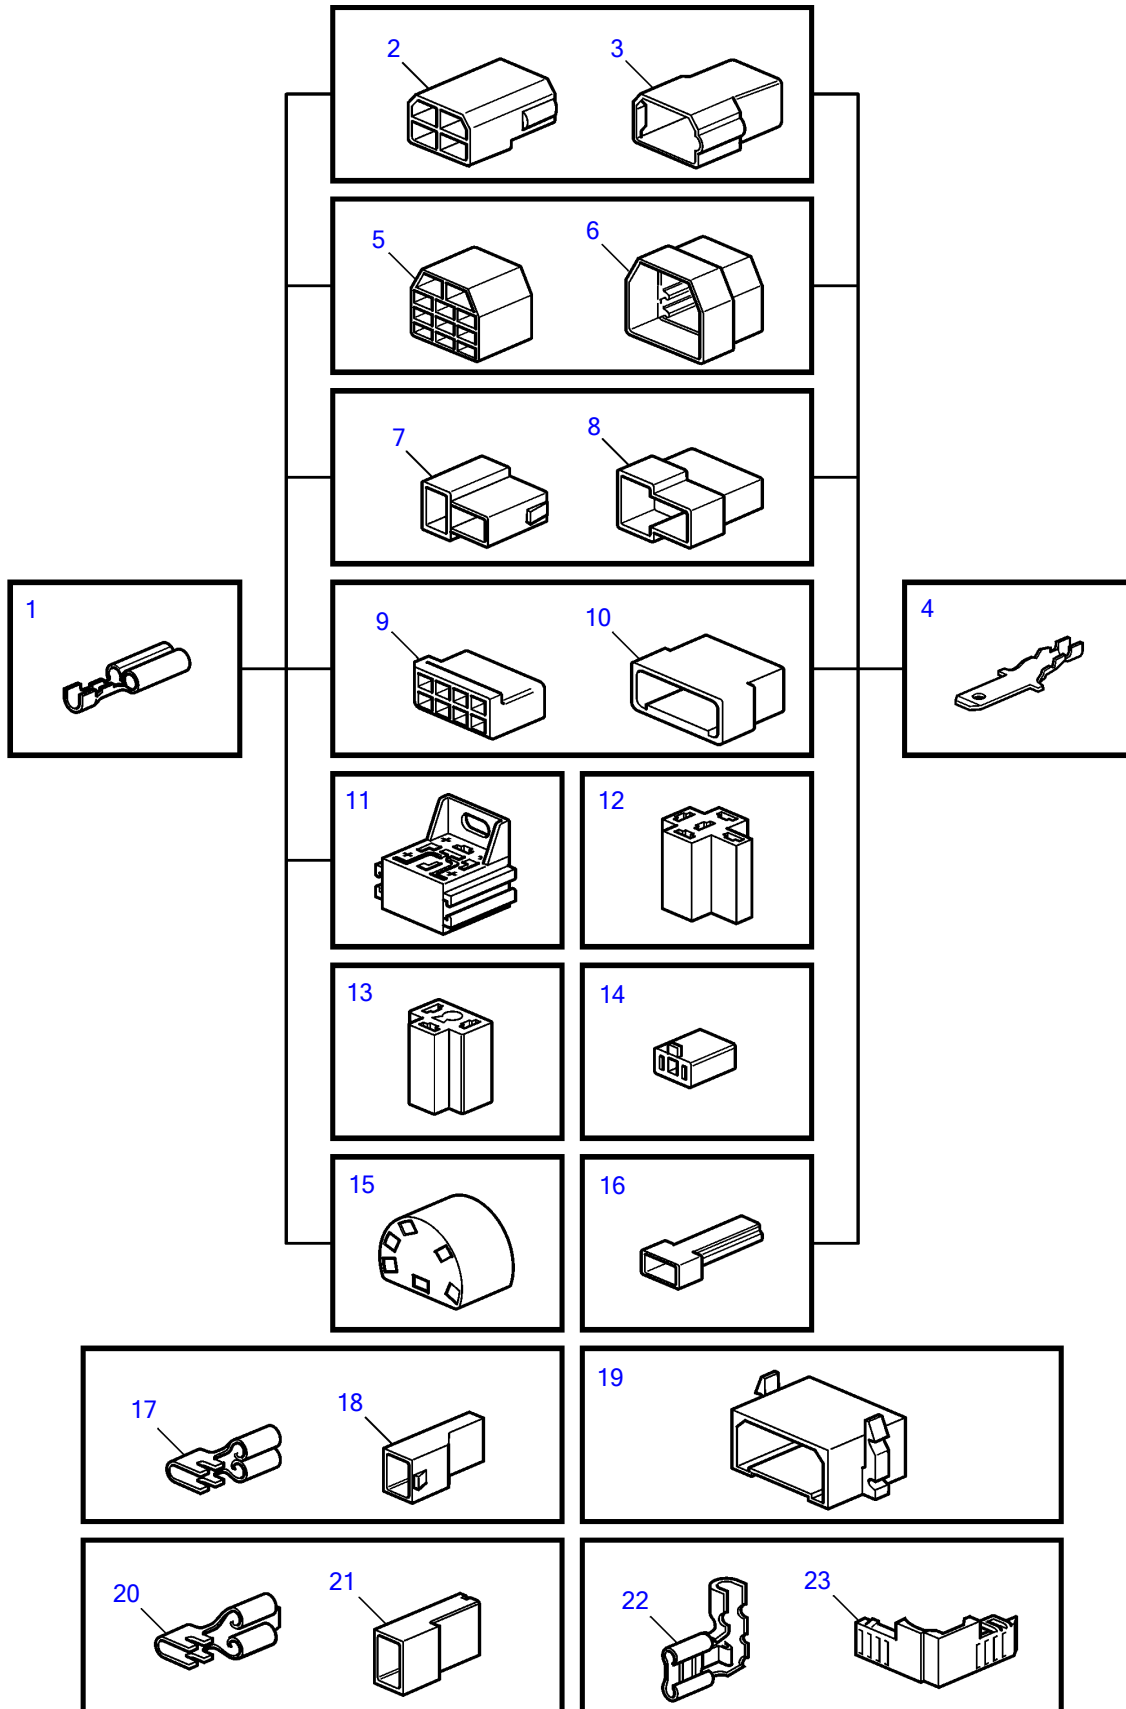

TAMD72P-A, TAMD72WJ-A

## TAMD72P-A, TAMD72WJ-A

REF	PART NO.	DESCRIPTION	NOTES
1	973150	Cable terminal	6,3x0,8x1,1-2,5mm <sup>2</sup>
	949206	Cable terminal	6,3x0,8x4,0-6,0mm <sup>2</sup>
2	948856	Housing	6,3x4 natural
3	948855	Housing	6,3x4 natural
4	973117	Cable terminal	6,3x0,8x0,5-1,0mm <sup>2</sup>
	881487	Cable terminal	6,3x0,8x0,75-2,5mm <sup>2</sup>
	881488	Cable terminal	6,3x0,8x4,0-6,0mm <sup>2</sup>
5	945830	Housing	6,3x11 natural
6	945831	Tab housing	6,3x11 natural
7	958210	Housing	6,3x2 black
8	958209	Housing	6,3x2 black
9	944076	Housing	6,3x8 natural
10	948857	Housing	6,3x8 natural
11	977184	Housing	6,3x5x4,8/2,8x4
12	1214948	Housing	6,3x5 black
13	945469	Housing	6,3x3 black
14	1578937	Housing	6,3x2 natural
15	828624	Receptacle housing	6,3x6
16		Housing	6,3x1 black
17	949405	Cable terminal	4,8x1,1-2,5mm <sup>2</sup>
18	947848	Housing	4,8x1 natural
19	944077	Housing	6,3x8 natural
20	881483	Cable terminal	6,3x0,8x1,1-2,5mm <sup>2</sup>
	881484	Cable terminal	6,3x0,8x4,0-6,0mm <sup>2</sup>
21	949597	Housing	6,3x1 natural
	943511	Housing	6,3x1 natural
22	881489	Cable terminal	6,3x0,8x1,1-2,5
23	944221	Housing	6,3x1 natural