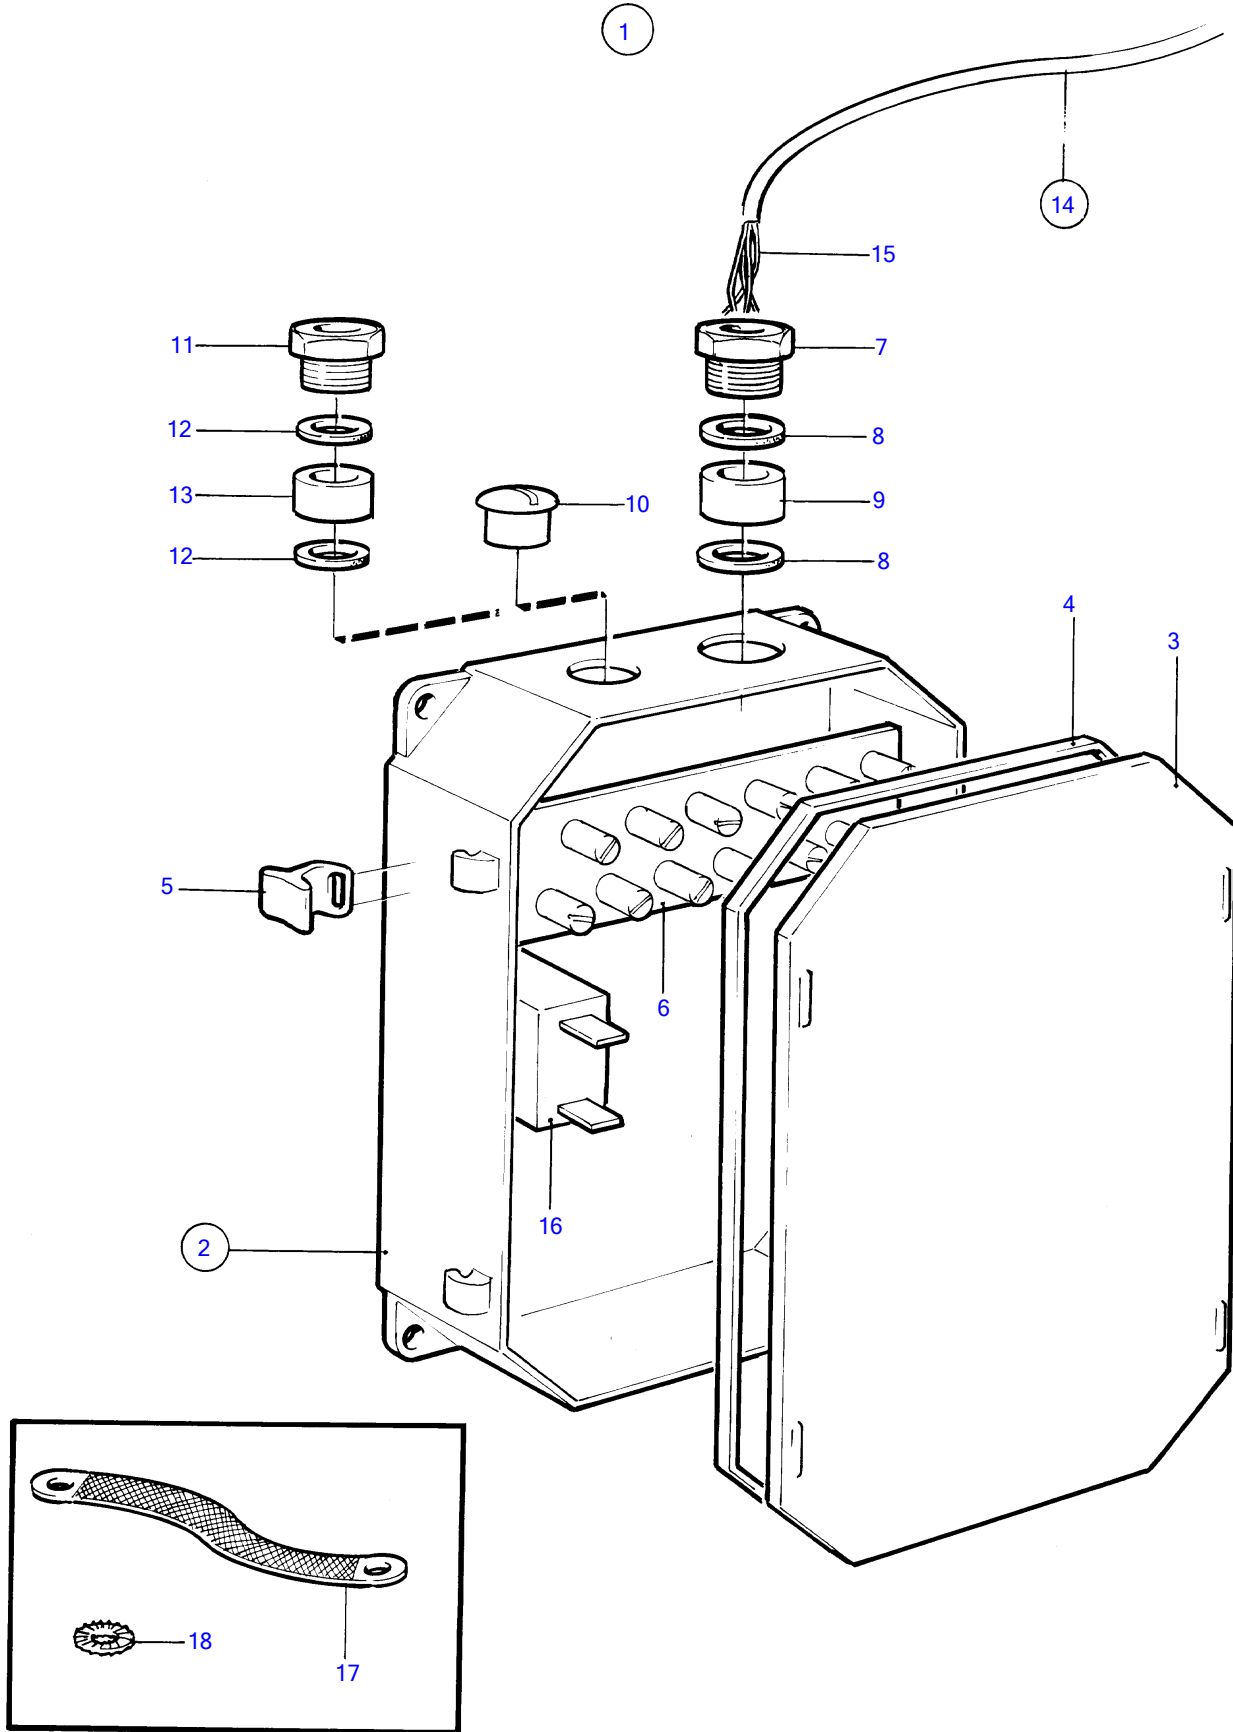

TAMD72P-A, TAMD72WJ-A

TAMD72P-A, TAMD72WJ-A

REF	PART NO.	QTY	DESCRIPTION	SEE SEC.	NOTES
1		1	Electrical distribut		Single pole.
2	(847078)	1	• Clutch housing		Obsolete part
3	847077	1	• • Cardboard tube		
4	(1582940)	1	• • Gasket		Obsolete part
5	(1504888)	4	• • Latch		Obsolete part
6	(1582941)	2	• • Current bar		Obsolete part
7	(1585425)	1	• • Grommet		Obsolete part
8	(1585452)	2	• • Gasket		Obsolete part
9	(1585435)	1	• • Washer		Obsolete part
10	(843902)	3	• • Plug		Obsolete part
11	(1585424)	3	• Grommet		Obsolete part
12	(1585432)	6	• Washer		Obsolete part
13	1585449	3	• Gasket		Obsolete part
14		X	• Cable trunk		
15		X	• • cables and terminals	1963	
16	837723	1	• Resistor		
17	948881	1	• Chassis ground cable		(11411)
18	940109	2	• Toothed washer		