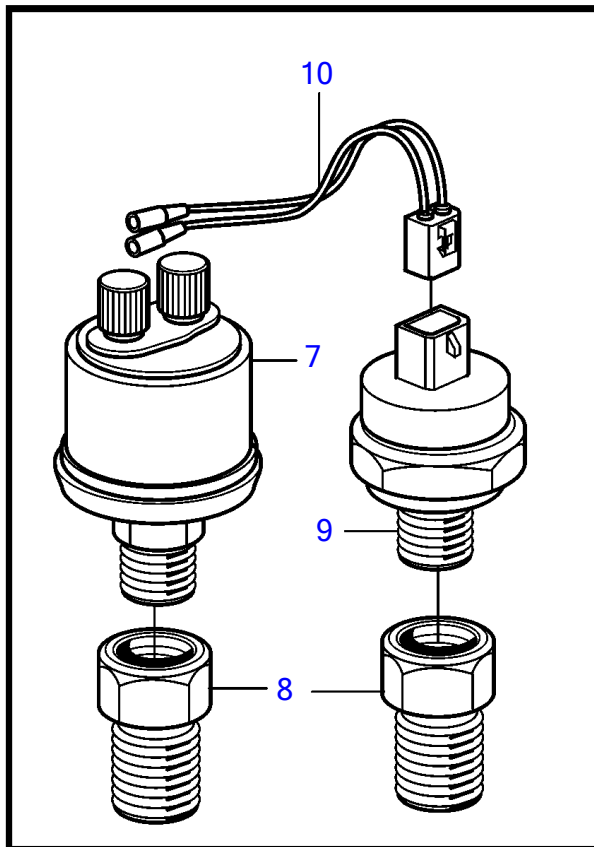

TAMD72WJ-A

16186

TAMD72WJ-A

REF	PART NO.	QTY	DESCRIPTION	NOTES
1	866840	1	Pressure sensor, reverse gear	0-30bar (837781)
2	947624	1	Gasket	
3	843325	1	Temperature sensor, coolant water temp.	120°C
	858596	1	Temperature sensor, coolant water temp.	For double steering positions.
4	11998	1	Gasket	(947624)
5	872196	1	Pressure sensor, turbo	Alt,0-3bar
6	947624	1	Gasket	(957181)
7	866833	1	Pressure sensor, oil-engine	0-10bar (843231)
	866834	1	Pressure sensor, oil-engine	For double instruments., 0-10bar (843232)
8	835980	2	Nipple	(862109)
9	863169	1	Pressure monitor	Stop, 0,7bar (864415)
9A	873601	1	Cable	
10	1502028	1	Tachometer sensor	
11	947624	1	Gasket, upper	
12	863413	1	Spacer sleeve	L=9,7mm (865808)
13	949656	1	O-ring	
14	862177	1	Thermo monitor, coolant water	