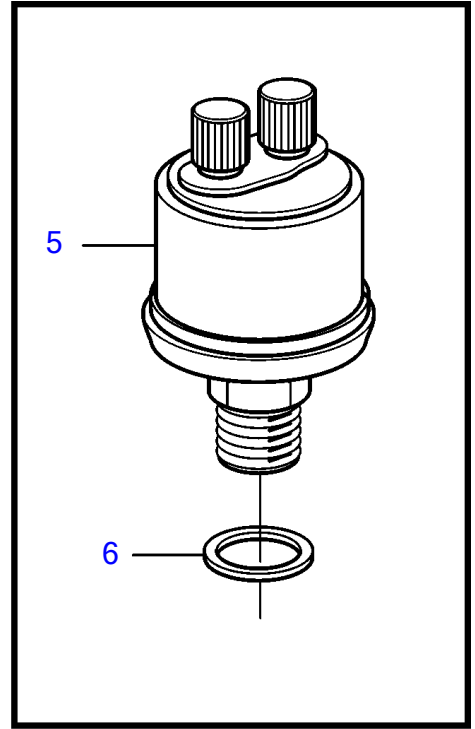

TAMD72WJ-A

16186

TAMD72WJ-A

REF	PART NO.	QTY	DESCRIPTION	NOTES
1	866840	1	Pressure sensor, reverse gear	0-30bar (837781)
2	947624	1	Gasket	
3	843325	1	Temperature sensor, coolant water temp.	120°C
	858596	1	Temperature sensor, coolant water temp.	For double steering positions.
4	11998	1	Gasket	(947624)
5	872196	1	Pressure sensor, turbo	Alt,0-3bar
6	947624	1	Gasket	(957181)
7	866833	1	Pressure sensor, oil-engine	0-10bar (843231)
	866834	1	Pressure sensor, oil-engine	For double instruments., 0-10bar (843232)
8	835980	2	Nipple	(862109)
9	863169	1	Pressure monitor	Stop, 0,7bar (864415)
9A	873601	1	Cable	
10	1502028	1	Tachometer sensor	
11	947624	1	Gasket, upper	
12	863413	1	Spacer sleeve	L=9,7mm (865808)
13	949656	1	O-ring	
14	862177	1	Thermo monitor, coolant water	