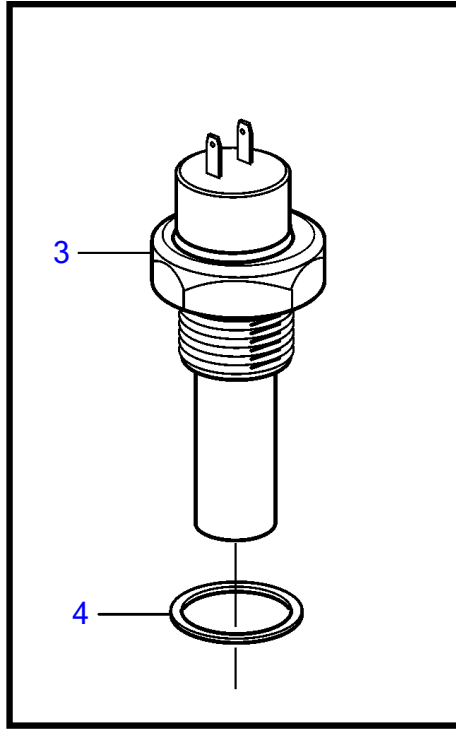

TAMD72WJ-A

16186

TAMD72WJ-A

REF	PART NO.	QTY	DESCRIPTION	NOTES
1	866840	1	Pressure sensor, reverse gear	0-30bar (837781)
2	947624	1	Gasket	
3	843325	1	Temperature sensor, coolant water temp.	120°C
	858596	1	Temperature sensor, coolant water temp.	For double steering positions.
4	11998	1	Gasket	(947624)
5	872196	1	Pressure sensor, turbo	Alt,0-3bar
6	947624	1	Gasket	(957181)
7	866833	1	Pressure sensor, oil-engine	0-10bar (843231)
	866834	1	Pressure sensor, oil-engine	For double instruments., 0-10bar (843232)
8	835980	2	Nipple	(862109)
9	863169	1	Pressure monitor	Stop, 0,7bar (864415)
9A	873601	1	Cable	
10	1502028	1	Tachometer sensor	
11	947624	1	Gasket, upper	
12	863413	1	Spacer sleeve	L=9,7mm (865808)
13	949656	1	O-ring	
14	862177	1	Thermo monitor, coolant water	