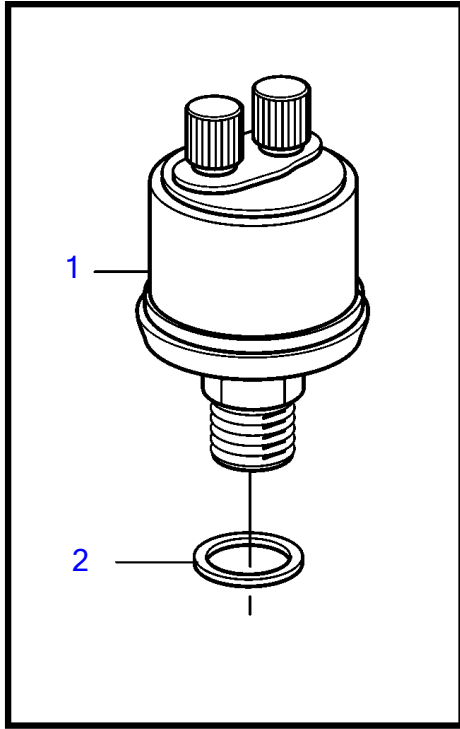

TAMD72WJ-A

16186

TAMD72WJ-A

REF	PART NO.	QTY	DESCRIPTION	NOTES
1	866840	1	Pressure sensor, reverse gear	0-30bar (837781)
2	947624	1	Gasket	
3	843325	1	Temperature sensor, coolant water temp.	120°C
	858596	1	Temperature sensor, coolant water temp.	For double steering positions.
4	11998	1	Gasket	(947624)
5	872196	1	Pressure sensor, turbo	Alt,0-3bar
6	947624	1	Gasket	(957181)
7	866833	1	Pressure sensor, oil-engine	0-10bar (843231)
	866834	1	Pressure sensor, oil-engine	For double instruments., 0-10bar (843232)
8	835980	2	Nipple	(862109)
9	863169	1	Pressure monitor	Stop, 0,7bar (864415)
9A	873601	1	Cable	
10	1502028	1	Tachometer sensor	
11	947624	1	Gasket, upper	
12	863413	1	Spacer sleeve	L=9,7mm (865808)
13	949656	1	O-ring	
14	862177	1	Thermo monitor, coolant water	