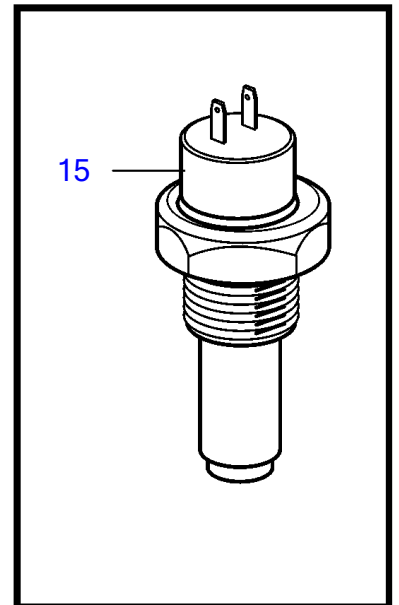

TAMD72WJ-A

16186

TAMD72WJ-A

REF	PART NO.	QTY	DESCRIPTION	NOTES
1	866840	1	Pressure sensor, reverse gear	0-30bar (837781)
2	947624	1	Gasket	
3	843325	1	Temperature sensor, coolant water temp.	120°C
	858596	1	Temperature sensor, coolant water temp.	For double steering positions.
4	11998	1	Gasket	(947624)
5	872196	1	Pressure sensor, turbo	Alt,0-3bar
6	947624	1	Gasket	(957181)
7	866833	1	Pressure sensor, oil-engine	0-10bar (843231)
	866834	1	Pressure sensor, oil-engine	For double instruments., 0-10bar (843232)
8	835980	2	Nipple	(862109)
9	863169	1	Pressure monitor	Stop, 0,7bar (864415)
9A	873601	1	Cable	
10	1502028	1	Tachometer sensor	
11	947624	1	Gasket, upper	
12	863413	1	Spacer sleeve	L=9,7mm (865808)
13	949656	1	O-ring	
14	862177	1	Thermo monitor, coolant water	