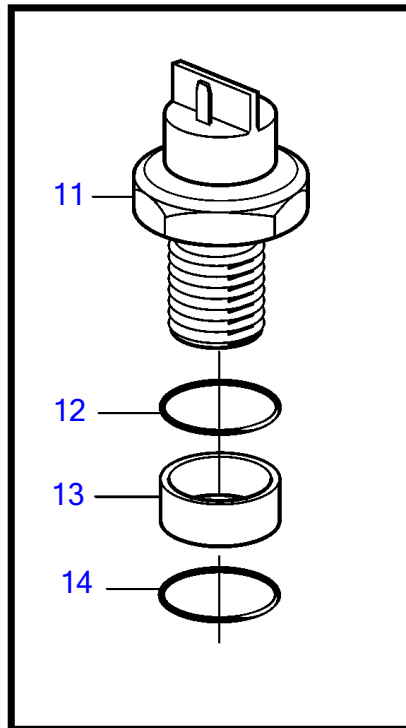

TAMD72WJ-A

16186

TAMD72WJ-A

REF	PART NO.	QTY	DESCRIPTION	NOTES
1	866840	1	Pressure sensor, reverse gear	0-30bar (837781)
2	947624	1	Gasket	
3	843325	1	Temperature sensor, coolant water temp.	120°C
	858596	1	Temperature sensor, coolant water temp.	For double steering positions.
4	11998	1	Gasket	(947624)
5	872196	1	Pressure sensor, turbo	Alt,0-3bar
6	947624	1	Gasket	(957181)
7	866833	1	Pressure sensor, oil-engine	0-10bar (843231)
	866834	1	Pressure sensor, oil-engine	For double instruments., 0-10bar (843232)
8	835980	2	Nipple	(862109)
9	863169	1	Pressure monitor	Stop, 0,7bar (864415)
9A	873601	1	Cable	
10	1502028	1	Tachometer sensor	
11	947624	1	Gasket, upper	
12	863413	1	Spacer sleeve	L=9,7mm (865808)
13	949656	1	O-ring	
14	862177	1	Thermo monitor, coolant water	