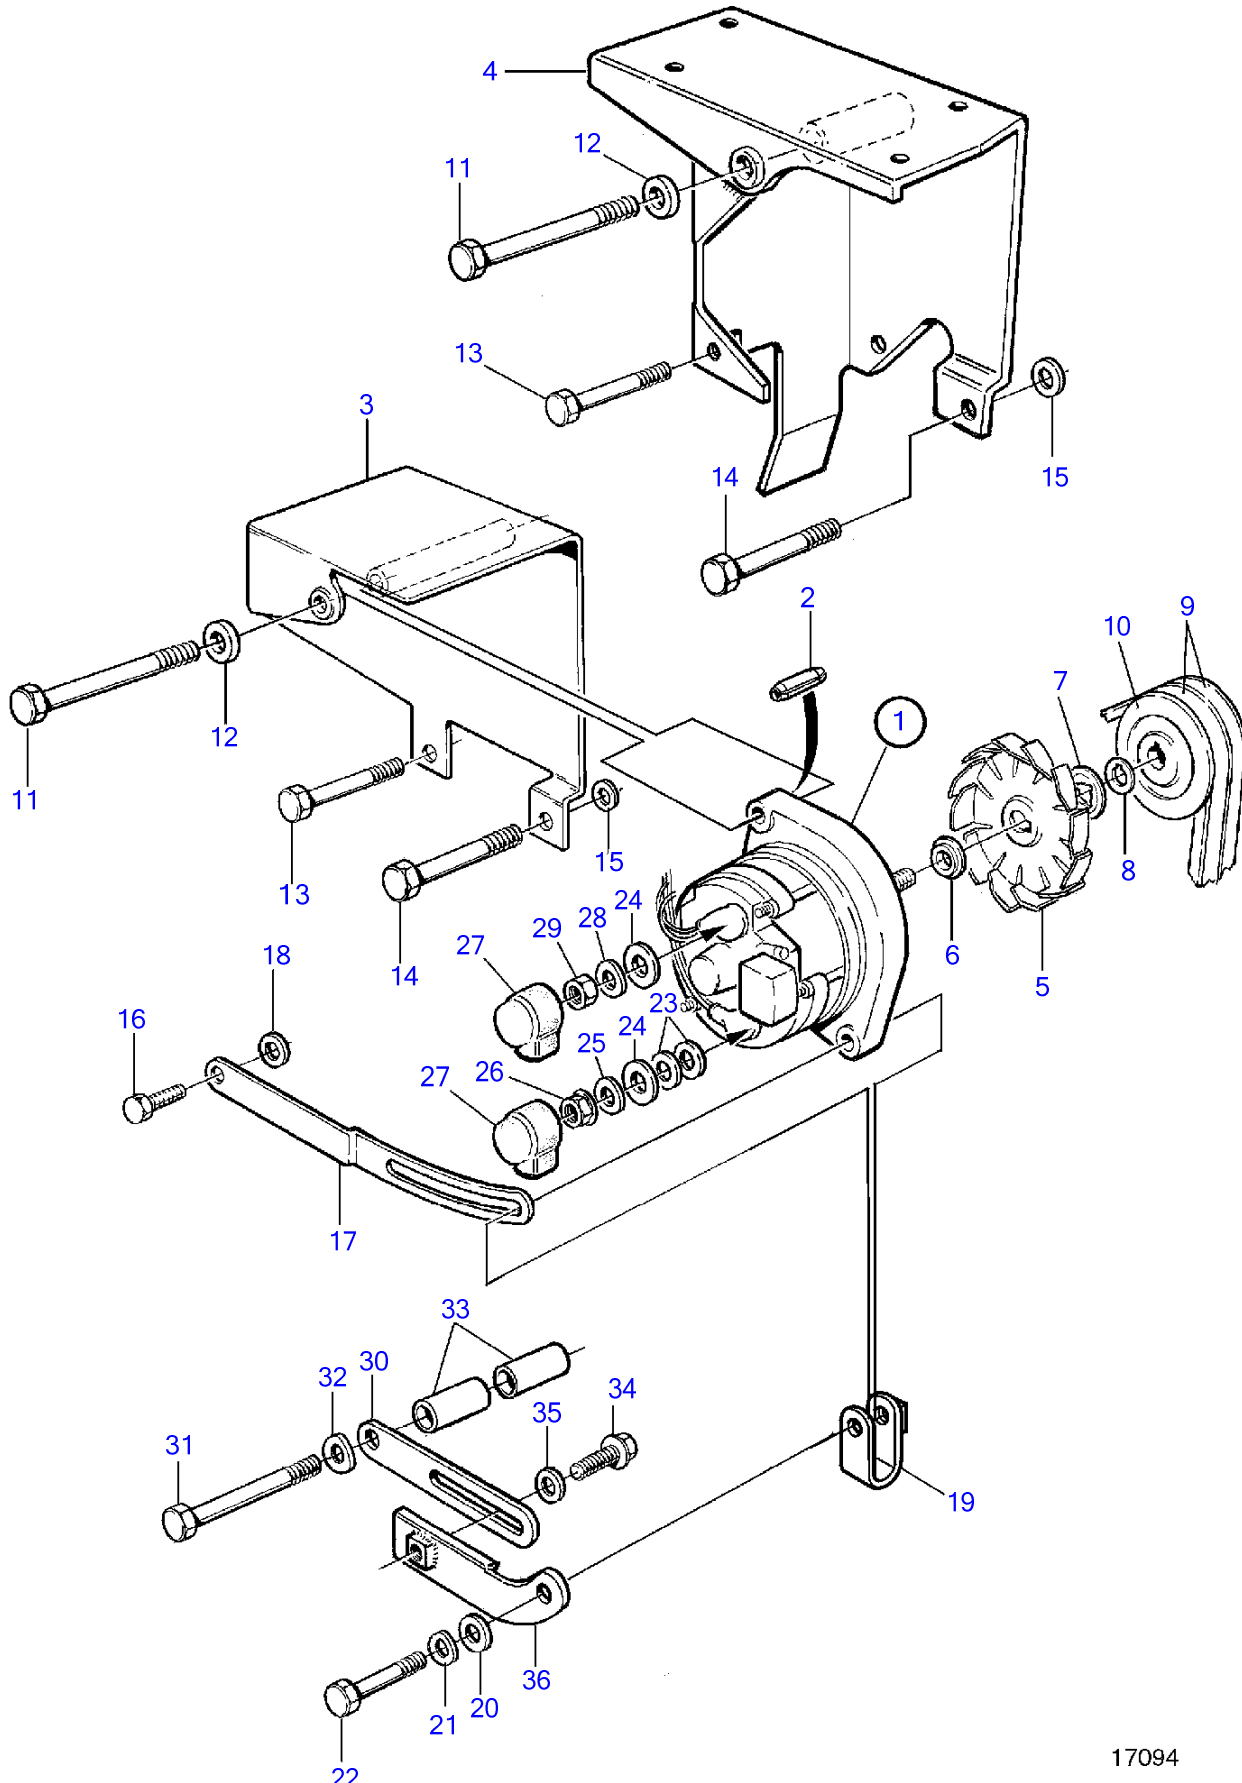

TAMD72P-A

17094

TAMD72P-A

REF	PART NO.	QTY	DESCRIPTION	SEE SEC.	NOTES
1	873633	1	Alternator		For 12 voltage electric system., Repl by 873770 SN-XXXXXXXXXX91110
			• parts not sold separately		
	873770	1	Alternator		For 12 voltage electric system., SNXXXXXXXXXX91111-
	3803444	1	Alternator, exch, exch		For 12 voltage electric system., SNXXXXXXXXXX91111-
			• parts not sold separately		
			•		
			•	448	
	873635	1	Alternator		For 24 voltage electric system., Repl by 873771 SN-XXXXXXXXXX/91110
			• parts not sold separately		
	873771	1	Alternator		For 24 voltage electric system., SNXXXXXXXXXX/91111-
	3803443	1	Alternator, exch, exch		For 24 voltage electric system., SNXXXXXXXXXX/91111-
			• parts not sold separately		
			•		SN-XXXXXXXXXX/91110
			•		
			• parts not sold separately	127	
2	1610144	1	Spring pin		
3	849454	1	Alternator bracket		Repl by 3826260
4	3826260	1	Alternator bracket		
5	(848971)	1	Fan		24V, Obsolete part
	(862899)	1	Fan kit		12V, Obsolete part
6	862897	1	• Spacer		
7		1	• Spacer		
8		1	• Washer		
9	967193	1	V-belt		
10	849617	1	Pulley		
11	970966	1	Hexagon screw		L=160mm
12	946335	1	Washer		
13	965183	1	Flange screw		
14	965190	1	Flange screw		
15	960148	1	Washer		
16	946173	1	Flange screw		
17	830747	1	Tensioner		
18	966674	1	Washer		(960141)
19	466734	1	Tensioning eyelet		
20	966674	1	Washer		(960141)
21	941908	1	Spring washer		
22	947760	1	Flange screw		
23	940090	2	Washer		
24	960140	2	Washer		
25	941905	1	Spring washer		
26	965483	1	Flange nut		
27	(1234326)	2	Protecting casing		Obsolete part
28	949607	1	Spring washer		
29	955781	1	Hexagon nut		
30	809307	1	Tensioner		Alt
31	970987	1	Hexagon screw		L=150mm
32	940280	1	Spring washer		
33	824334	2	Spacer sleeve		
34	946173	1	Flange screw		
35	966674	1	Washer		
36	847956	1	Tensioner		Alt