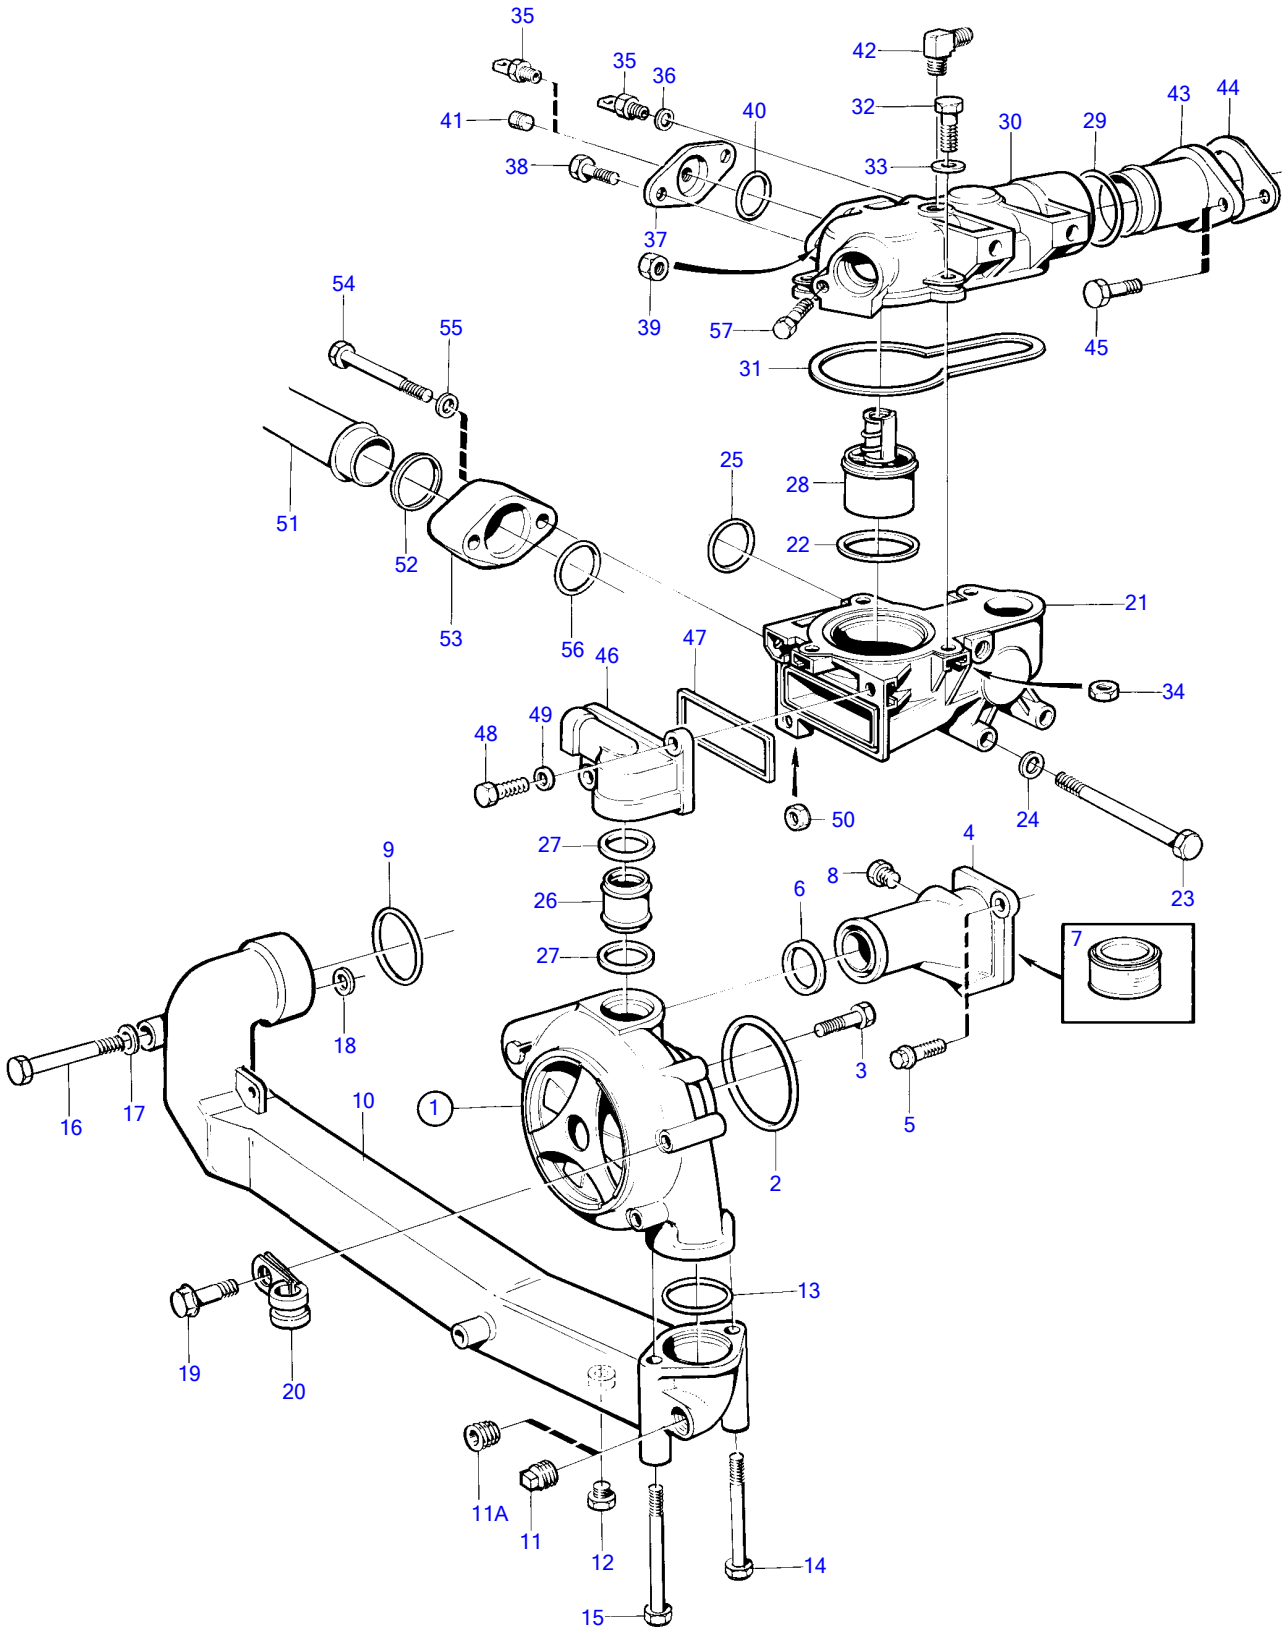

TAMD72P-A

16144

## TAMD72P-A

REF	PART NO.	QTY	DESCRIPTION	SEE SEC.	NOTES
1					
	8192050	1	Coolant pump •	1215	
				1215	
2	925095	1	O-ring		
3	965190	4	Flange screw		
4	421756	1	Spacer		
5	946472	2	Flange screw		
6	471629	1	Sealing ring		
7	1161231	X	Sealant		304ml
8	479976	1	Plug		(946559)
9	864723	1	Sealing ring		
10	849528	1	Coolant pipe		Circulation pump-heat exchanger.
11A	479977	1	Plug		Late type (952077)
12	861551	1	Plug		(192134)
13	925092	1	O-ring		
14	965218	1	Flange screw		
15	965183	1	Flange screw		
16	970989	1	Hexagon screw		
17	940280	1	Spring washer		
19	946440	1	Flange screw		
20	949747	1	Clamp		
21	876628	1	Thermostat housing		(471780)
22	1544710	1	• Sealing ring		
23	965189	3	Flange screw		
24	941908	3	Spring washer		
25	477059	1	O-ring		
26	471634	1	Tube		
27	469982	2	Sealing ring		
28	1661993	1	Thermostat		75°C
29	469982	1	Sealing ring		
30	477905	1	Cover		(420758)
31	471788	1	Sealing ring		
32	946470	4	Flange screw		
33	941907	4	Spring washer		
34	955782	4	Hexagon nut		
35		1	Ect sensor		See group 30
36	11998	1	Gasket		(947624)
37	3825377	1	Flange		
38	945444	2	Flange screw		
39	955782	2	Hexagon nut		
40	949658	1	O-ring		
42		1	Elbow nipple	1041	
43	848165	1	Pipe		
44	848163	1	Gasket		
45	946544	2	Flange screw		
46	471822	1	Housing		
47	471816	1	Sealing ring		
48	945444	2	Flange screw		
49	941907	2	Spring washer		
50	955782	4	Hexagon nut		
51	848481	1	Coolant pipe		Thermostat housing-heat exchanger.
52	466740	1	O-ring		
53	848690	1	Flange		
54	959229	2	Hex. socket screw		
55	941907	2	Spring washer		
56	925092	1	O-ring		
57		1	Screw	2105	Tapping screw.