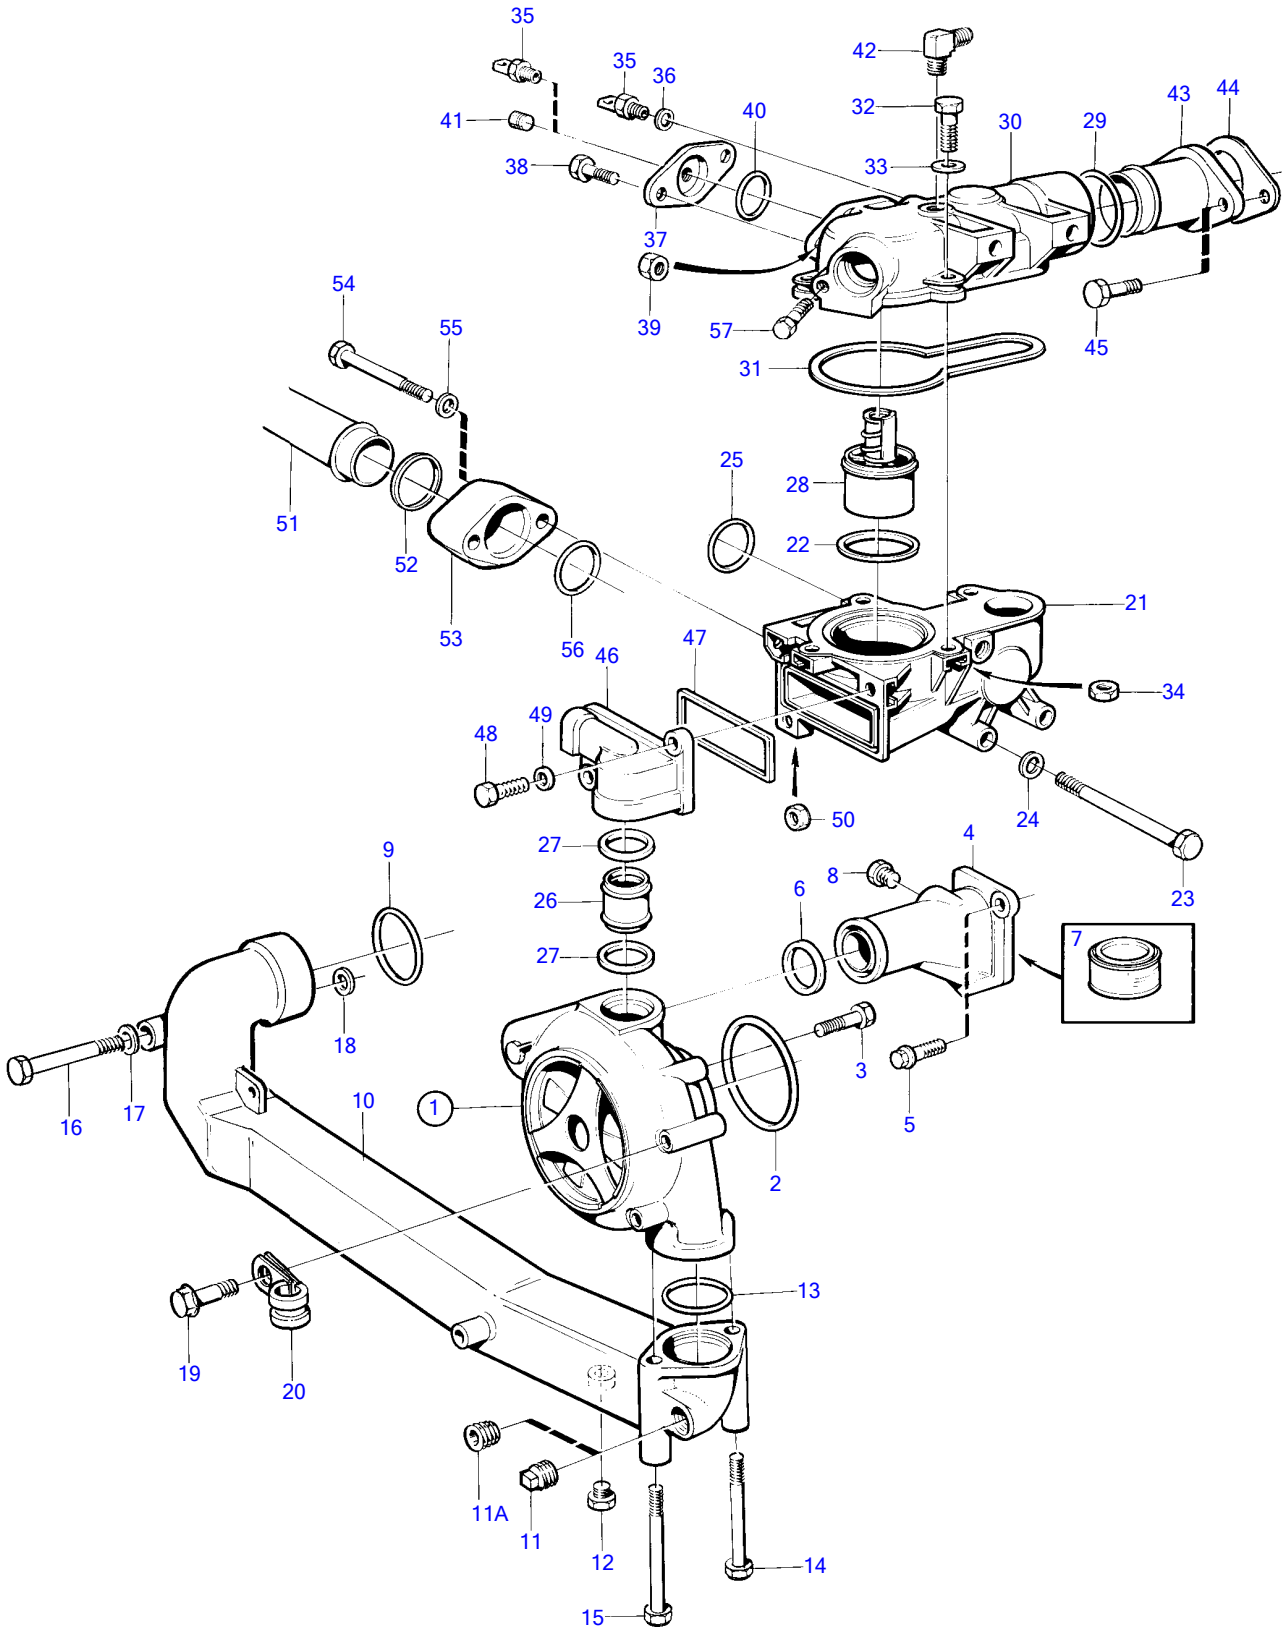

TAMD72P-A

16144

TAMD72P-A

REF	PART NO.	QTY	DESCRIPTION	SEE SEC.	NOTES
1					
	8192050	1	Coolant pump •	1215	
				1215	
2	925095	1	O-ring		
3	965190	4	Flange screw		
4	421756	1	Spacer		
5	946472	2	Flange screw		
6	471629	1	Sealing ring		
7	1161231	X	Sealant		304ml
8	479976	1	Plug		(946559)
9	864723	1	Sealing ring		
10	849528	1	Coolant pipe		Circulation pump-heat exchanger.
11A	479977	1	Plug		Late type (952077)
12	861551	1	Plug		(192134)
13	925092	1	O-ring		
14	965218	1	Flange screw		
15	965183	1	Flange screw		
16	970989	1	Hexagon screw		
17	940280	1	Spring washer		
19	946440	1	Flange screw		
20	949747	1	Clamp		
21	876628	1	Thermostat housing		(471780)
22	1544710	1	• Sealing ring		
23	965189	3	Flange screw		
24	941908	3	Spring washer		
25	477059	1	O-ring		
26	471634	1	Tube		
27	469982	2	Sealing ring		
28	1661993	1	Thermostat		75°C
29	469982	1	Sealing ring		
30	477905	1	Cover		(420758)
31	471788	1	Sealing ring		
32	946470	4	Flange screw		
33	941907	4	Spring washer		
34	955782	4	Hexagon nut		
35		1	Ect sensor		See group 30
36	11998	1	Gasket		(947624)
37	3825377	1	Flange		
38	945444	2	Flange screw		
39	955782	2	Hexagon nut		
40	949658	1	O-ring		
42		1	Elbow nipple	1041	
43	848165	1	Pipe		
44	848163	1	Gasket		
45	946544	2	Flange screw		
46	471822	1	Housing		
47	471816	1	Sealing ring		
48	945444	2	Flange screw		
49	941907	2	Spring washer		
50	955782	4	Hexagon nut		
51	848481	1	Coolant pipe		Thermostat housing-heat exchanger.
52	466740	1	O-ring		
53	848690	1	Flange		
54	959229	2	Hex. socket screw		
55	941907	2	Spring washer		
56	925092	1	O-ring		
57		1	Screw	2105	Tapping screw.