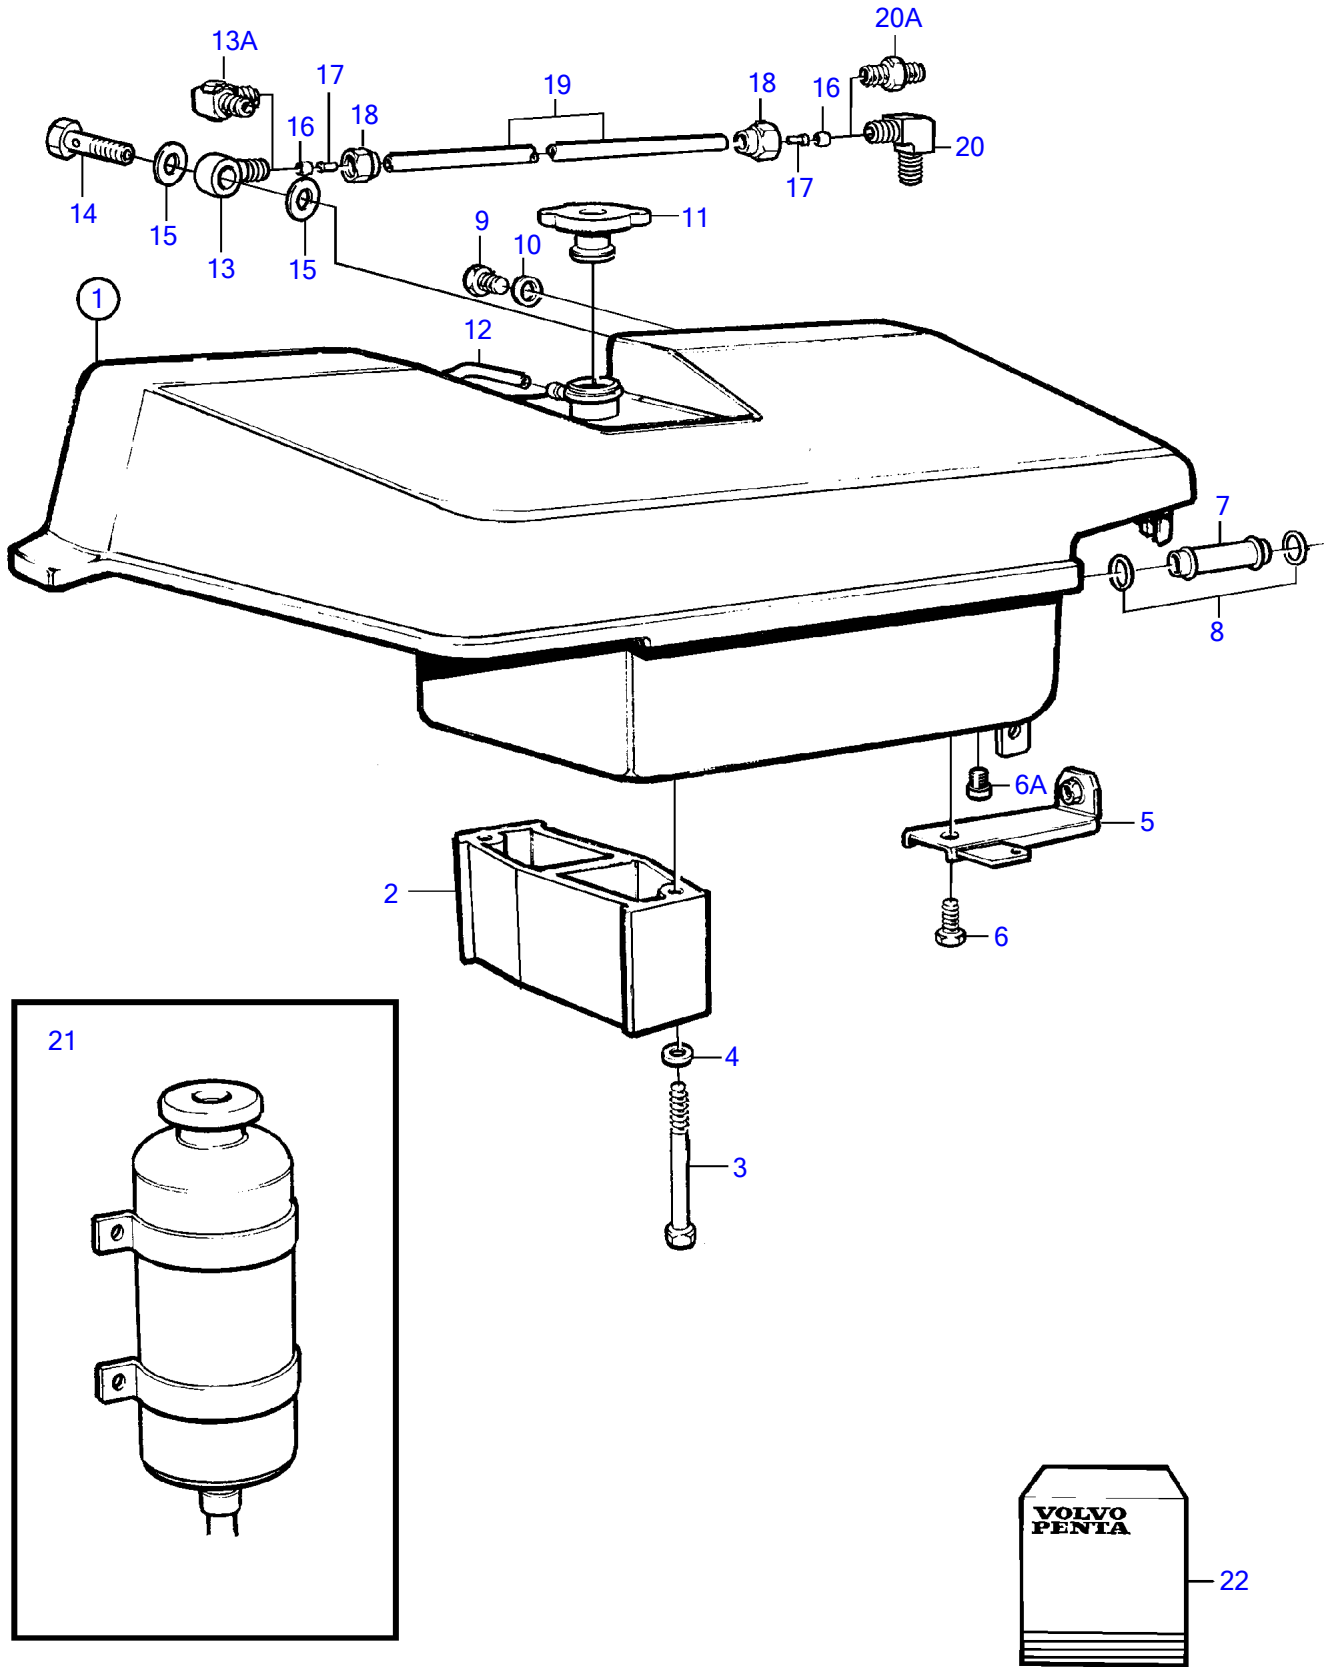

TAMD72WJ-A

TAMD72WJ-A

REF	PART NO.	QTY	DESCRIPTION	NOTES
1	864289	1	Expansion tank	Replaced by 1 ea expansion tank 3825381, 1 ea conversion kit 876679 for electric box and 1 ea plug 479956 to be mounted under the expansion tank., Green SN1030028/XXXXX-
	3825381	1	Expansion tank	Black SNXXXXXXXXXXXX/78543-
2	848516	2	Spacer plate	
3	965217	4	Flange screw	
4	941907	4	Spring washer	
5	864414	1	Bracket	For electric box 864500., Early type
6	967949	2	Flange screw	For electric box 864500., Early type
6A	479956	1	Plug	Late type
7	848519	1	Pipe	
8	471626	2	Sealing ring	
9	966142	1	Plug	Install in the lower hole., Early type
	861551	1	Plug	Install in the upper hole., Later prod (192134)
10	957175	1	Gasket	For 966142
11	845879	1	Pressure cap	
12	192618	X	Hose	L=800mm
13	945417	1	Banjo nipple	Late type
13A	479958	1	Elbow nipple	Early type (329638)
14	11994	2	Gasket	
15	969299	1	Hollow screw	Install in the lower hole., Late type
16	954364	2	Sleeve	
17	944717	2	Support sleeve	
18	954356	2	Fitting nut	
19	945460	X	Tube	Expansion tank-thermostat housing., L=125mm
20	954385	1	Elbow nipple	Install in the upper hole., Late type
20A	954378	1	Nipple	Early type
21		1	Expansion tank	See group 90
22	876679	1	Conversion kit	See group 30