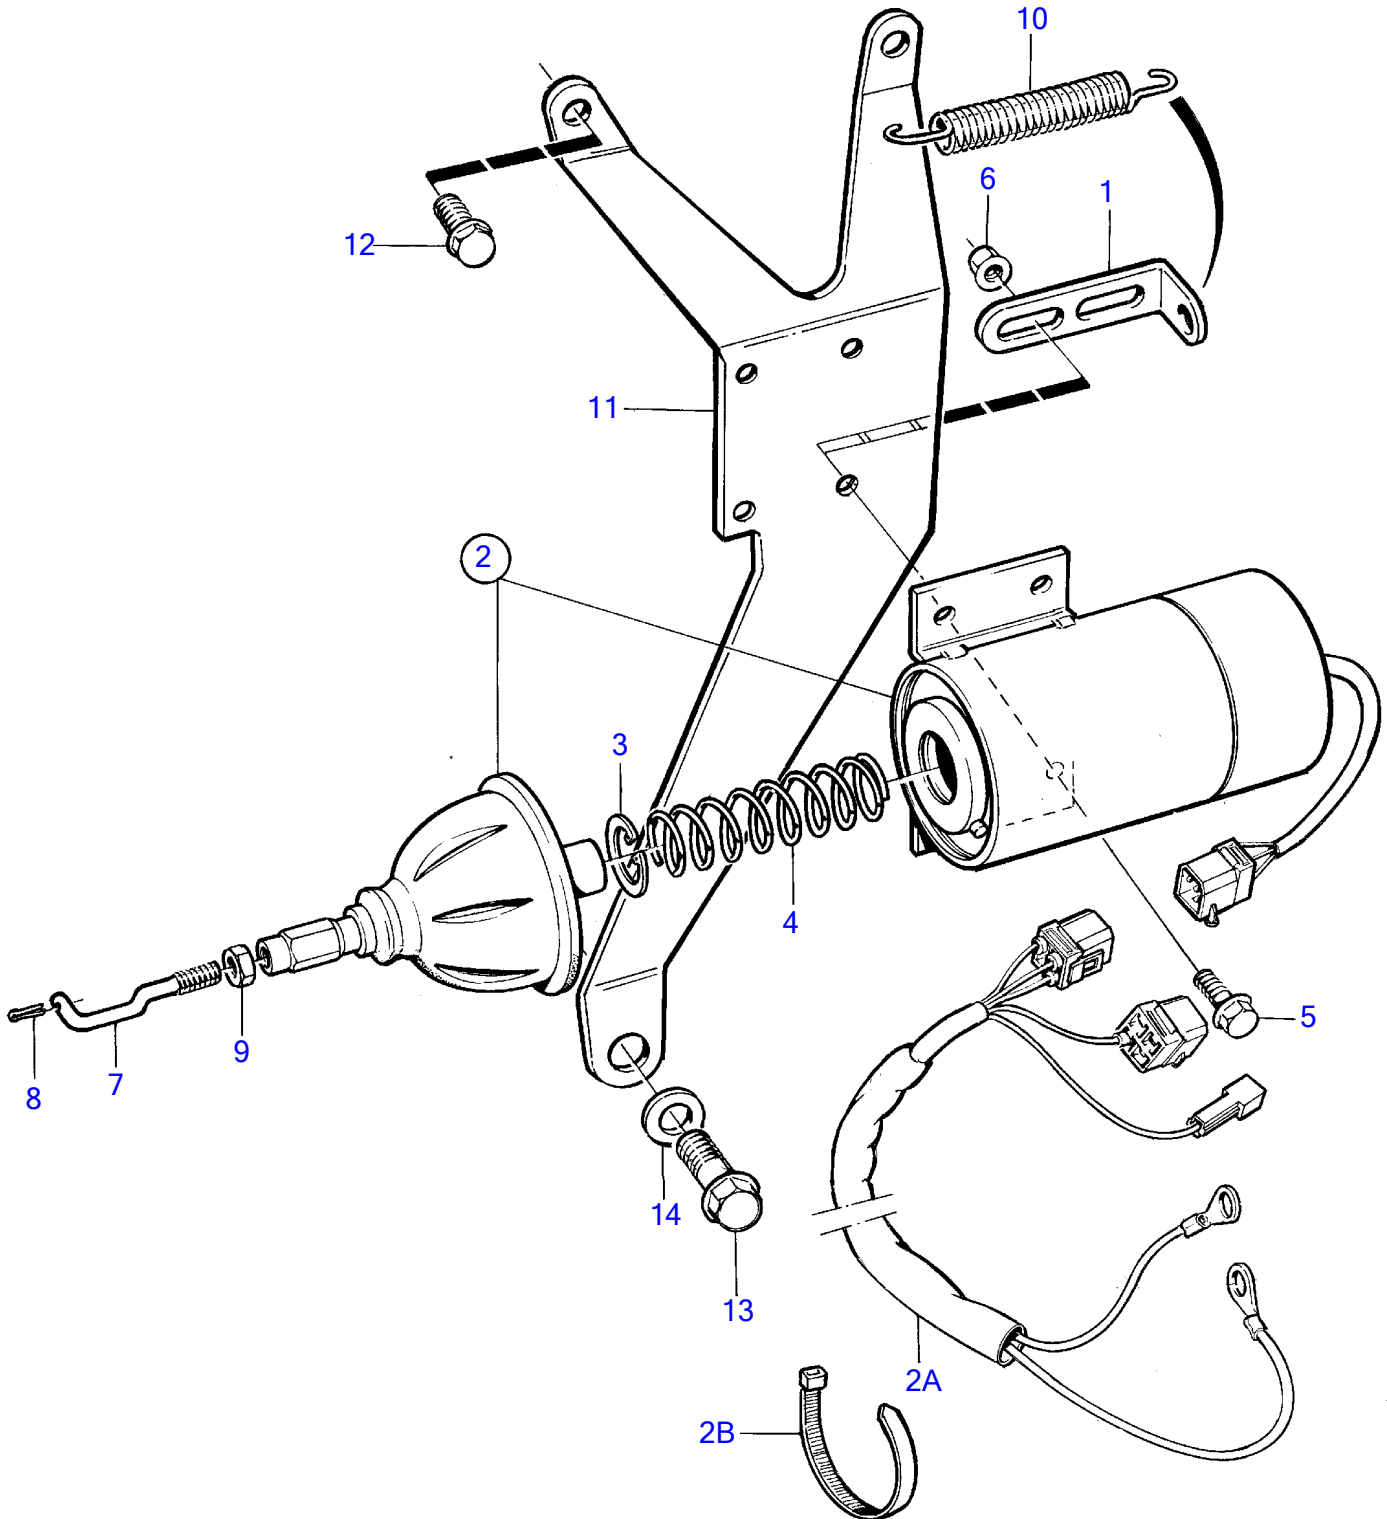

TAMD72WJ-A

TAMD72WJ-A

| REF | PART NO. | QTY | DESCRIPTION        | SEE SEC. | NOTES           |
|-----|----------|-----|--------------------|----------|-----------------|
| 1   | 965556   | 1   | Bracket            |          |                 |
| 2   | 876592   | 1   | Control magnet kit |          | 12V, early type |
|     | 3826743  | 1   | Actuator solenoid  |          | 12V, late type  |
|     | 876593   | 1   | Control magnet kit |          | 24V, early type |
|     | 3826742  | 1   | Actuator solenoid  |          | 24V, late type  |
| 2A  | 873638   | 1   | Cable kit          |          | Late type       |
| 2B  | 948211   | 1   | Cable tie          |          |                 |
| 3   | (969294) | 1   | Snap ring          |          | Obsolete part   |
| 4   | 847009   | 1   | Return spring      |          | (843401)        |
| 5   | 946544   | 4   | Flange screw       |          |                 |
| 6   | 945407   | 4   | Flange nut         |          |                 |
| 7   | 865040   | 1   | Pull rod           |          |                 |
| 8   | 17253    | 1   | Split pin          |          |                 |
| 9   | 955782   | 1   | Hexagon nut        |          |                 |
| 10  | 819809   | 1   | Spring             | 2449     |                 |
| 11  | 865204   | 1   | Bracket            |          |                 |
| 12  | 946440   | 2   | Flange screw       |          |                 |
| 13  | 946471   | 1   | Flange screw       |          | See group 23    |
| 14  | 190509   | 1   | Washer             |          | See group 23    |