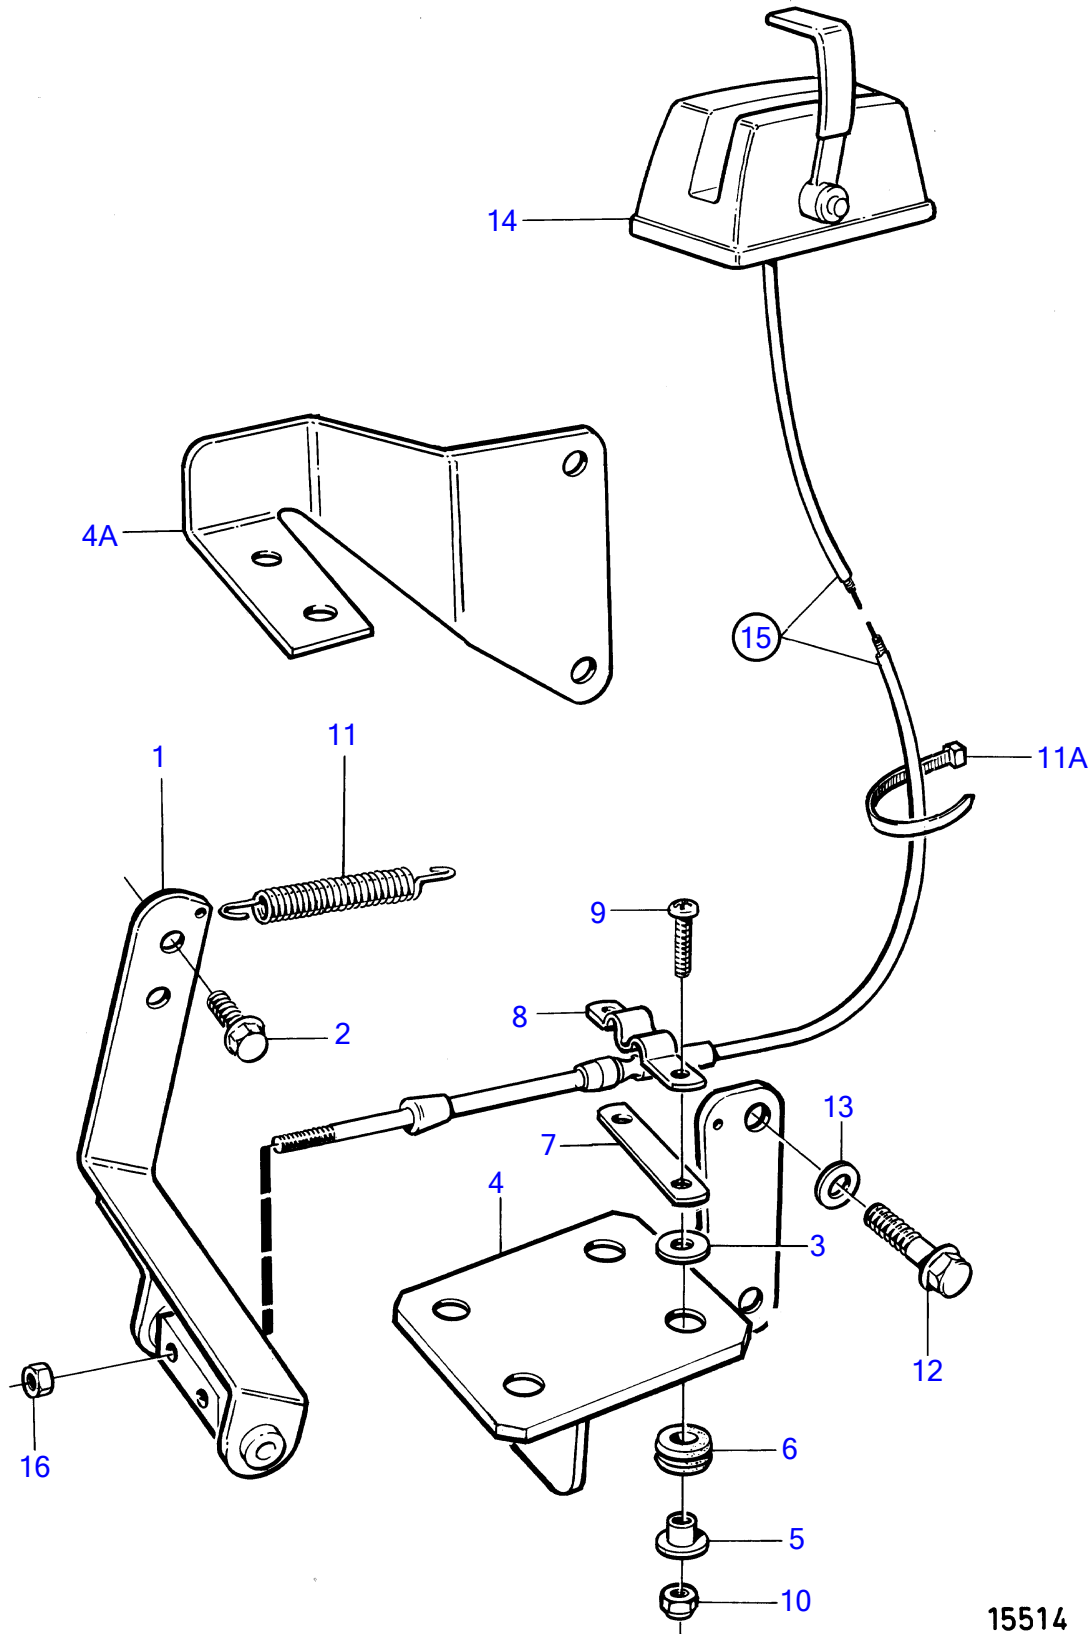

TAMD72WJ-A

TAMD72WJ-A

REF	PART NO.	QTY	DESCRIPTION	SEE SEC.	NOTES
1	865023	1	Intermediate lever		
2	965175	2	Flange screw		
3	960138	2	Washer		
4	866652	1	Bracket		Late type
4A	865024	1	Bracket		Early type
5	824830	2	Spacer sleeve		
6	824834	2	Bushing		
7	(850183)	1	Spacer		Obsolete part
8	850182	1	Cable attachment		
9	956080	2	Cross recessed screw		
10	963104	2	Lock nut		
11	1586922	1	Tension spring		For 866652
		1	Return spring, stop solenoid	2498	See group 21
11A	948211	1	Cable tie		
12		2	Screw		See group 21
13		2	Washer		
14		X	Control	264	
15		X	Control cable	231	
16		X	• Nut		