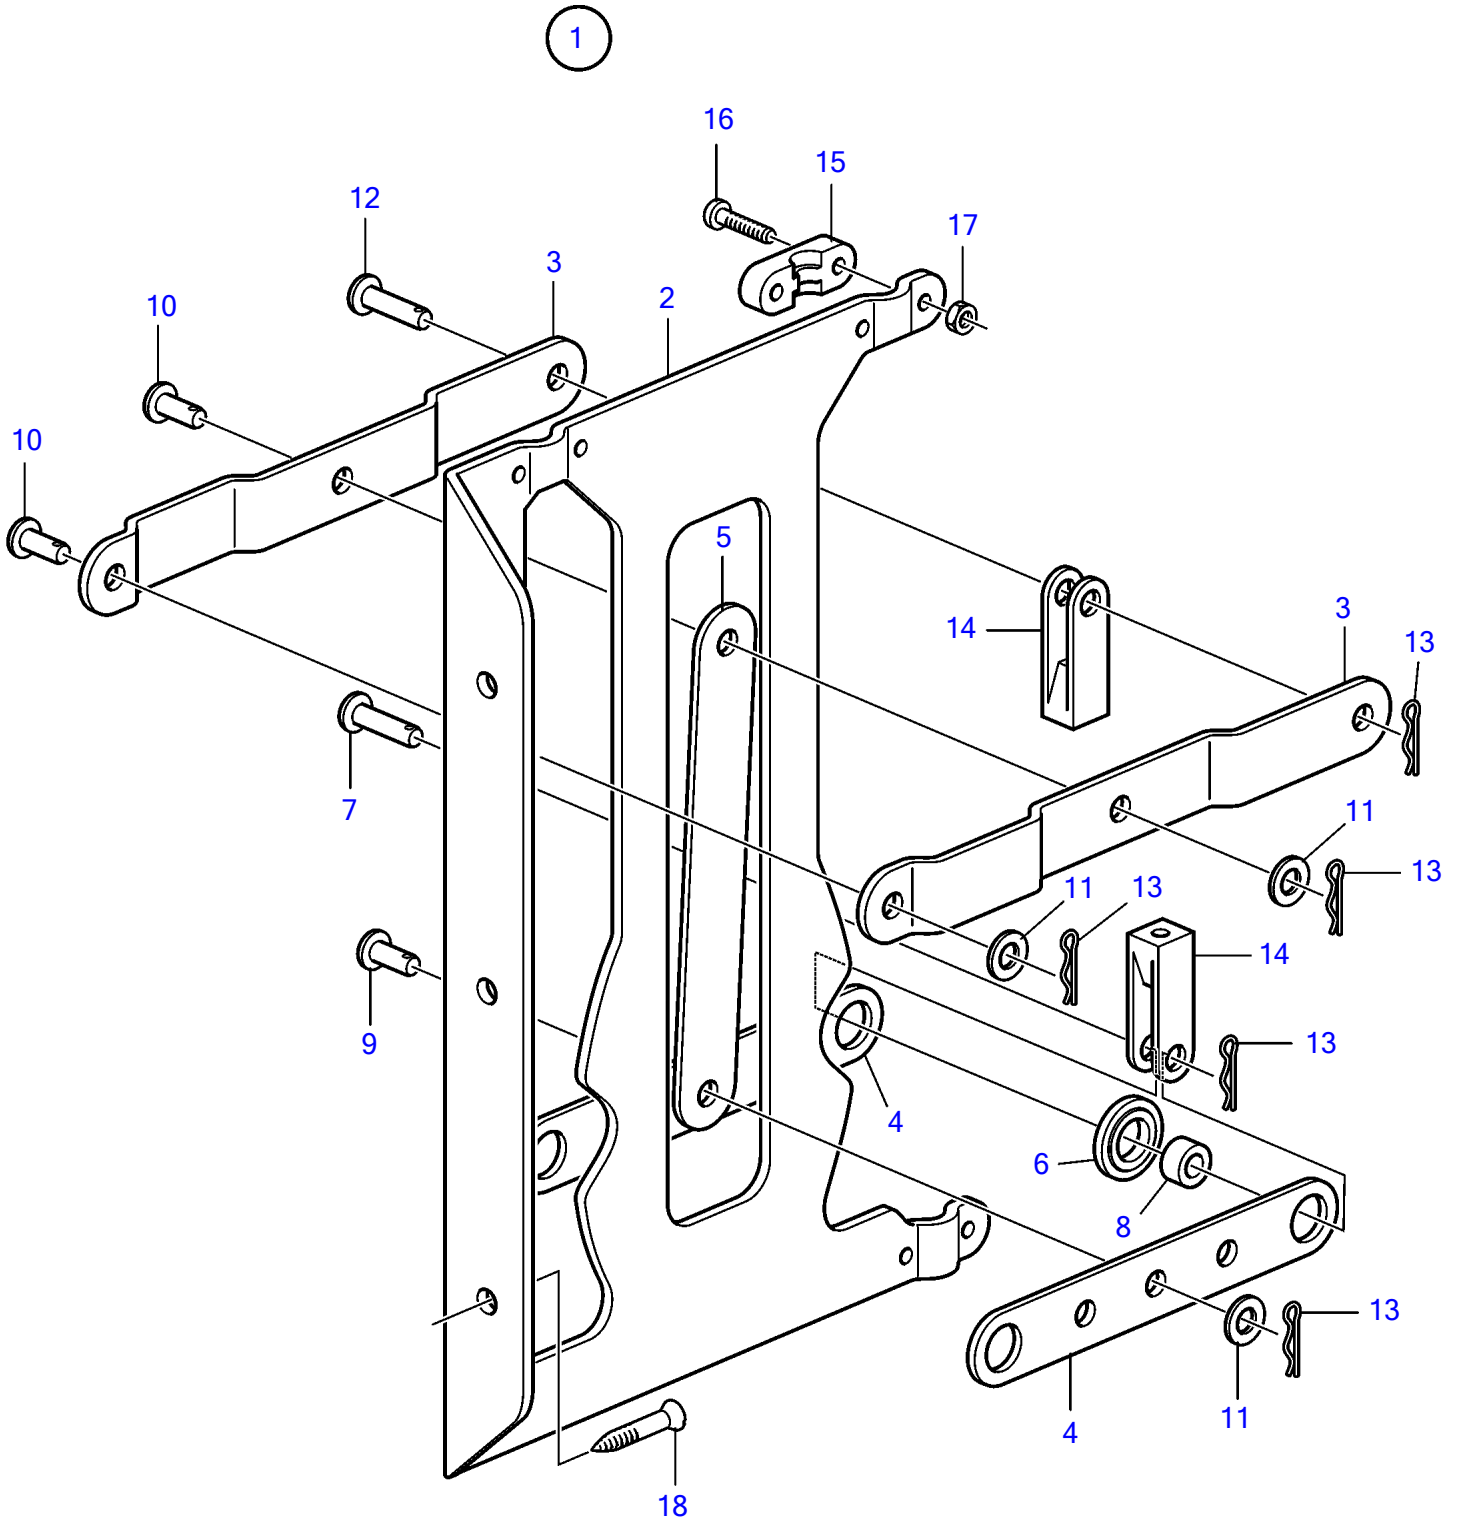

TAMD72P-A, TAMD72WJ-A

23103

TAMD72P-A, TAMD72WJ-A

REF	PART NO.	QTY	DESCRIPTION	NOTES
1	828164	1	Connection plate	For double steering positions.
2		1	• Housing	
3		2	• Lever	
4		2	• Lever	
5		1	• Lever	
6	828180	2	• Roller	
7	828183	2	• Split pin	
8	828178	2	• Bushing	
9	(850358)	1	• Clevis pin	Obsolete part
10	(828177)	2	• Clevis pin	Obsolete part
11	940191	3	• Washer	
12	828182	1	• Clevis pin	
13	664822	6	• Split pin	
14	850452	3	• Fork	
15	850361	3	• Cable attachment	
16	969407	6	• 6 point socket screw	(956078)
17	955780	6	• Hexagon nut	
18	(905448)	3	Screw	Obsolete part