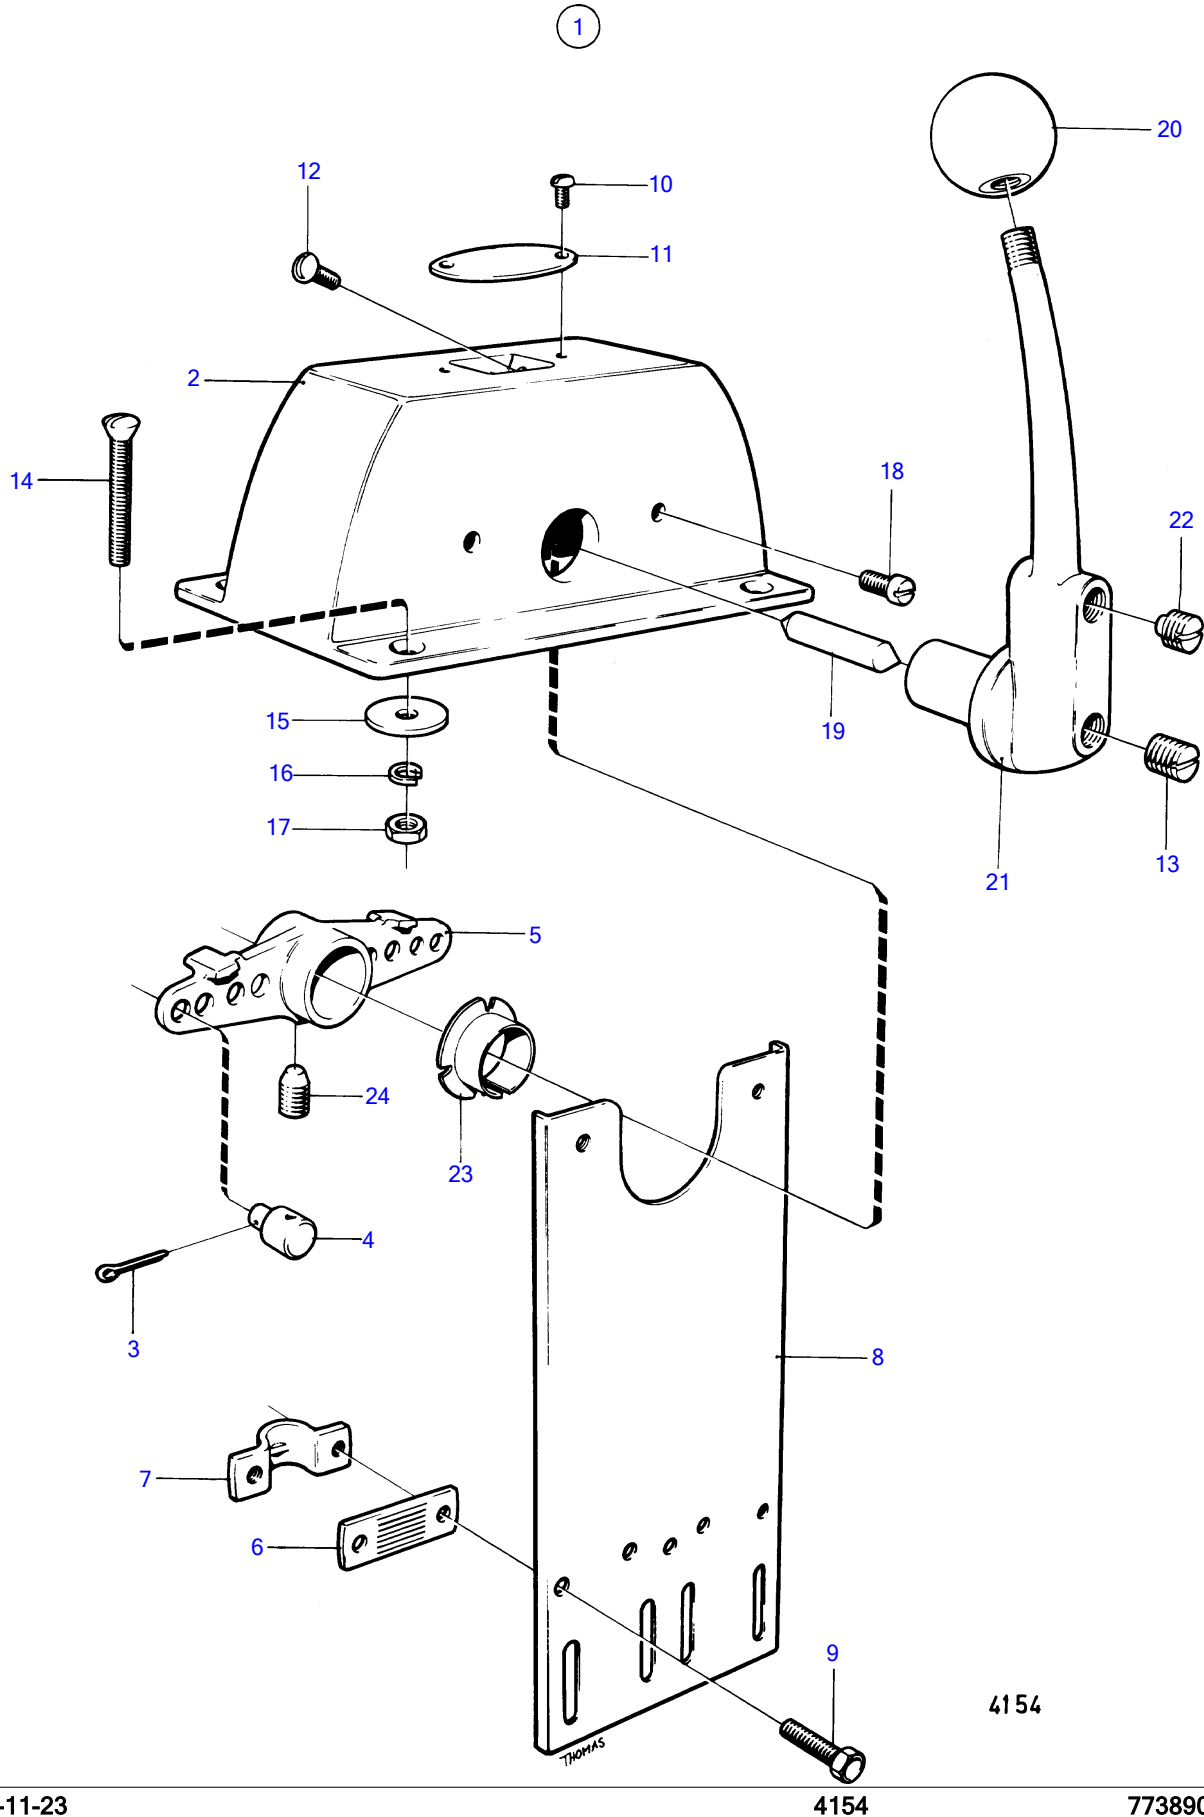

TAMD72P-A, TAMD72WJ-A

TAMD72P-A, TAMD72WJ-A

REF	PART NO.	QTY	DESCRIPTION	NOTES
1	(825627)	1	Control	Obsolete part
2		1	• Housing	
3	17276	1	• Split pin	
4	3852329	1	• Cube	(804312)
5		1	• Lever	
6		1	• Plate	
7		1	• Cable attachment	
8		1	• Bracket	
9	192245	2	• Screw	
10	(950001)	2	• Cross recessed screw	Obsolete part
11		1	• Sign	
12	192010	2	• Cross recessed screw	
13		2	• Screw	
14	(940269)	4	• Screw	Obsolete part
15	960138	4	• Washer	
16	941905	4	• Spring washer	
17	955844	4	• Hexagon nut	
18	(940204)	2	• Cross recessed screw	Obsolete part
19		1	• Pin	
20		1	• Handle ball	
21		1	• Control arm	
22	(827756)	1	• Lock screw	Obsolete part
23		1	• Bearing	
24		1	• Lock screw	