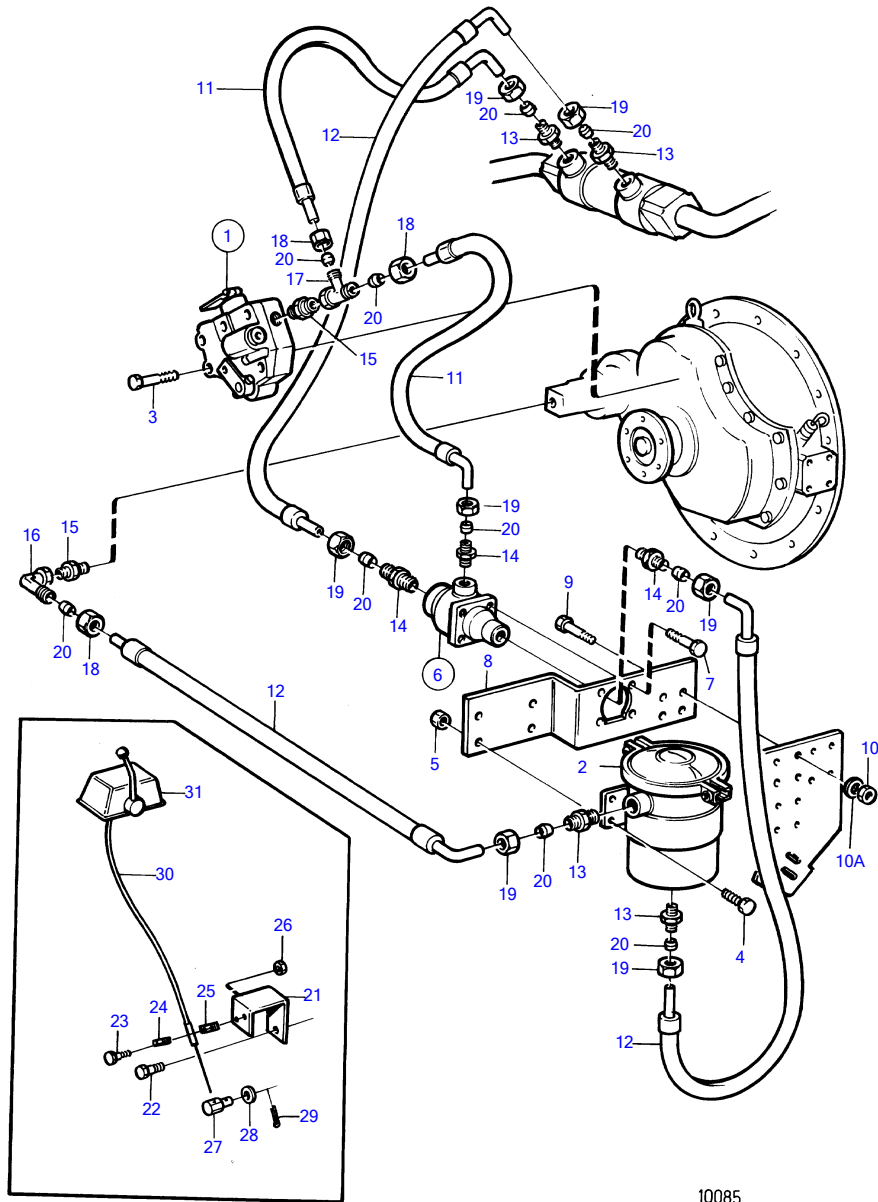

TAMD72P-A, TAMD72WJ-A

TAMD72P-A, TAMD72WJ-A

REF	PART NO.	QTY	DESCRIPTION	NOTES
1	(863419)	1	Slip valve	For MG5061,5061A, Obsolete part
	(863421)	1	Slip valve	For MG507-1,507A-1, Obsolete part
2		1	• Oil filter	
3		6	• Screw	
4	946329	4	Flange screw	
5	971098	4	Flange lock nut	
6	863420	1	Thermostat valve	
7	940117	4	Hexagon screw	
8	863313	1	Bracket	
9	970900	4	Hexagon screw	
10	971072	4	Hexagon nut	
10A	940280	4	Spring washer	
11	837935	2	Hose	L=420mm (837355)
12	837935	3	Hose	L=460mm
13	968132	4	Nipple	
14	863418	3	Nipple	
15	941750	2	Nipple	
16	964016	1	Elbow nipple	
17	945837	1	T-nipple	
18	956984	3	Fitting nut	
19	941331	7	Fitting nut	
20	1677898	10	Ferrule	(956970)
21	(863295)	1	Bracket	Obsolete part
22	946472	1	Flange screw	
23	956079	2	Cross recessed screw	
24	21471054	1	Bracket	For control cable 333, 33C.
	6853782	1	Cable clamp	For control cable 443, 43C.
25	819068	1	Washer	
26	963104	2	Lock nut	
27	853217	1	Cube	
28	940191	1	Washer	
29	17253	1	Split pin	
30		X	Control cable	See group 27
31		X	Control	See group 27