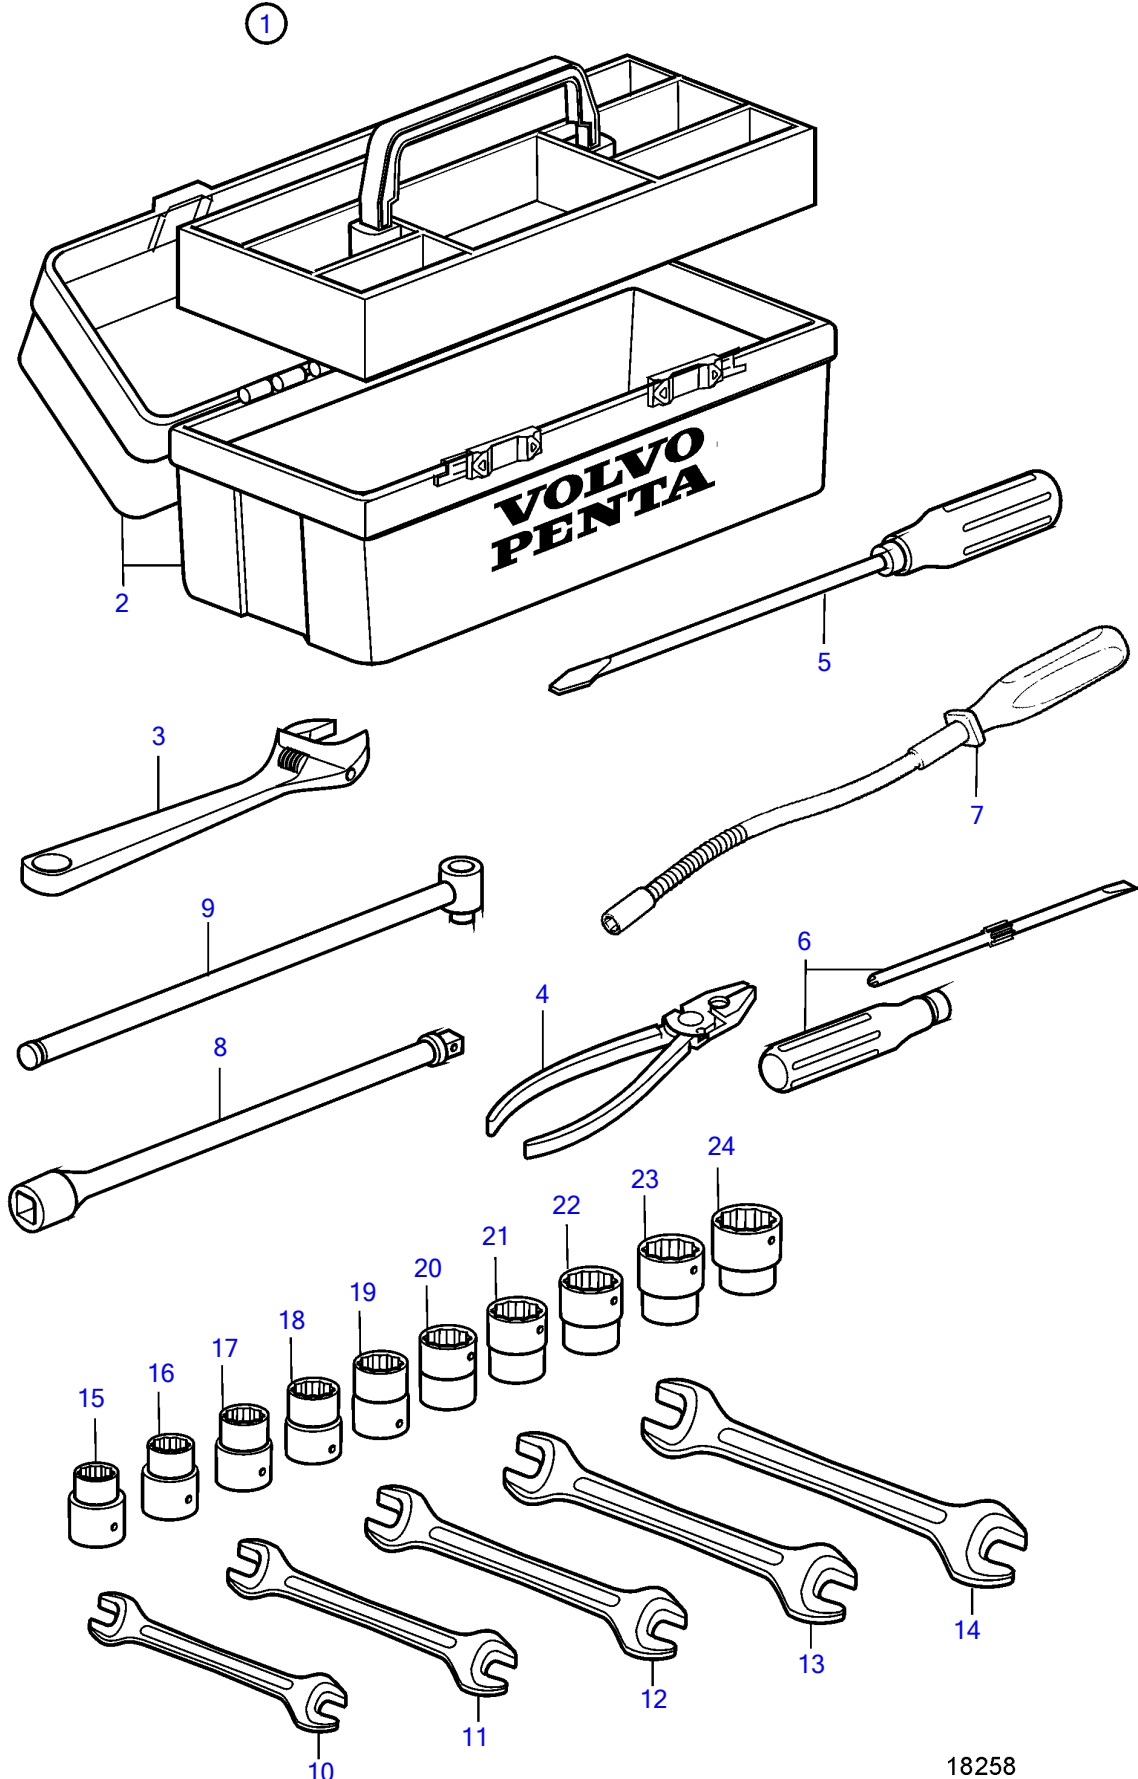

TAMD71B, TAMD73P-A, TAMD73WJ-A

18258

## TAMD71B, TAMD73P-A, TAMD73WJ-A

REF	PART NO.	QTY	DESCRIPTION	NOTES
1	3832808	1	Tool box	(849167)
2	3841091	1	• Tool box	(842021)
3	(962045)	1	• Adjustable wrench	Obsolete part
4	(962032)	1	• Pliers	Obsolete part
5	804771	1	• Screwdriver	
6	(963929)	1	• Combination screwdri	Obsolete part
7	884573	1	• Tool	
8	(962295)	1	• Extension	Obsolete part
9	(962291)	1	• Jointed handle	Obsolete part
10	(884912)	1	• Open-end wrench	10-11mm, Obsolete part
11	(884913)	1	• Open-end wrench	12-13mm, Obsolete part
12	(884914)	1	• Open-end wrench	14-15mm, Obsolete part
13	(884915)	1	• Open-end wrench	17-19mm, Obsolete part
14	(884916)	1	• Open-end wrench	22-24mm, Obsolete part
15	(962259)	1	• Sleeve	10mm, Obsolete part
16	(962260)	1	• Sleeve	11mm, Obsolete part
17	(962269)	1	• Sleeve	12mm, Obsolete part
18	(962261)	1	• Sleeve	13mm, Obsolete part
19	(962270)	1	• Sleeve	14mm, Obsolete part
20	(962271)	1	• Sleeve	15mm, Obsolete part
21	(962262)	1	• Sleeve	17mm, Obsolete part
22	(962263)	1	• Sleeve	19mm, Obsolete part
23	(962264)	1	• Sleeve	22mm, Obsolete part
24	(962267)	1	• Sleeve	30mm, Obsolete part