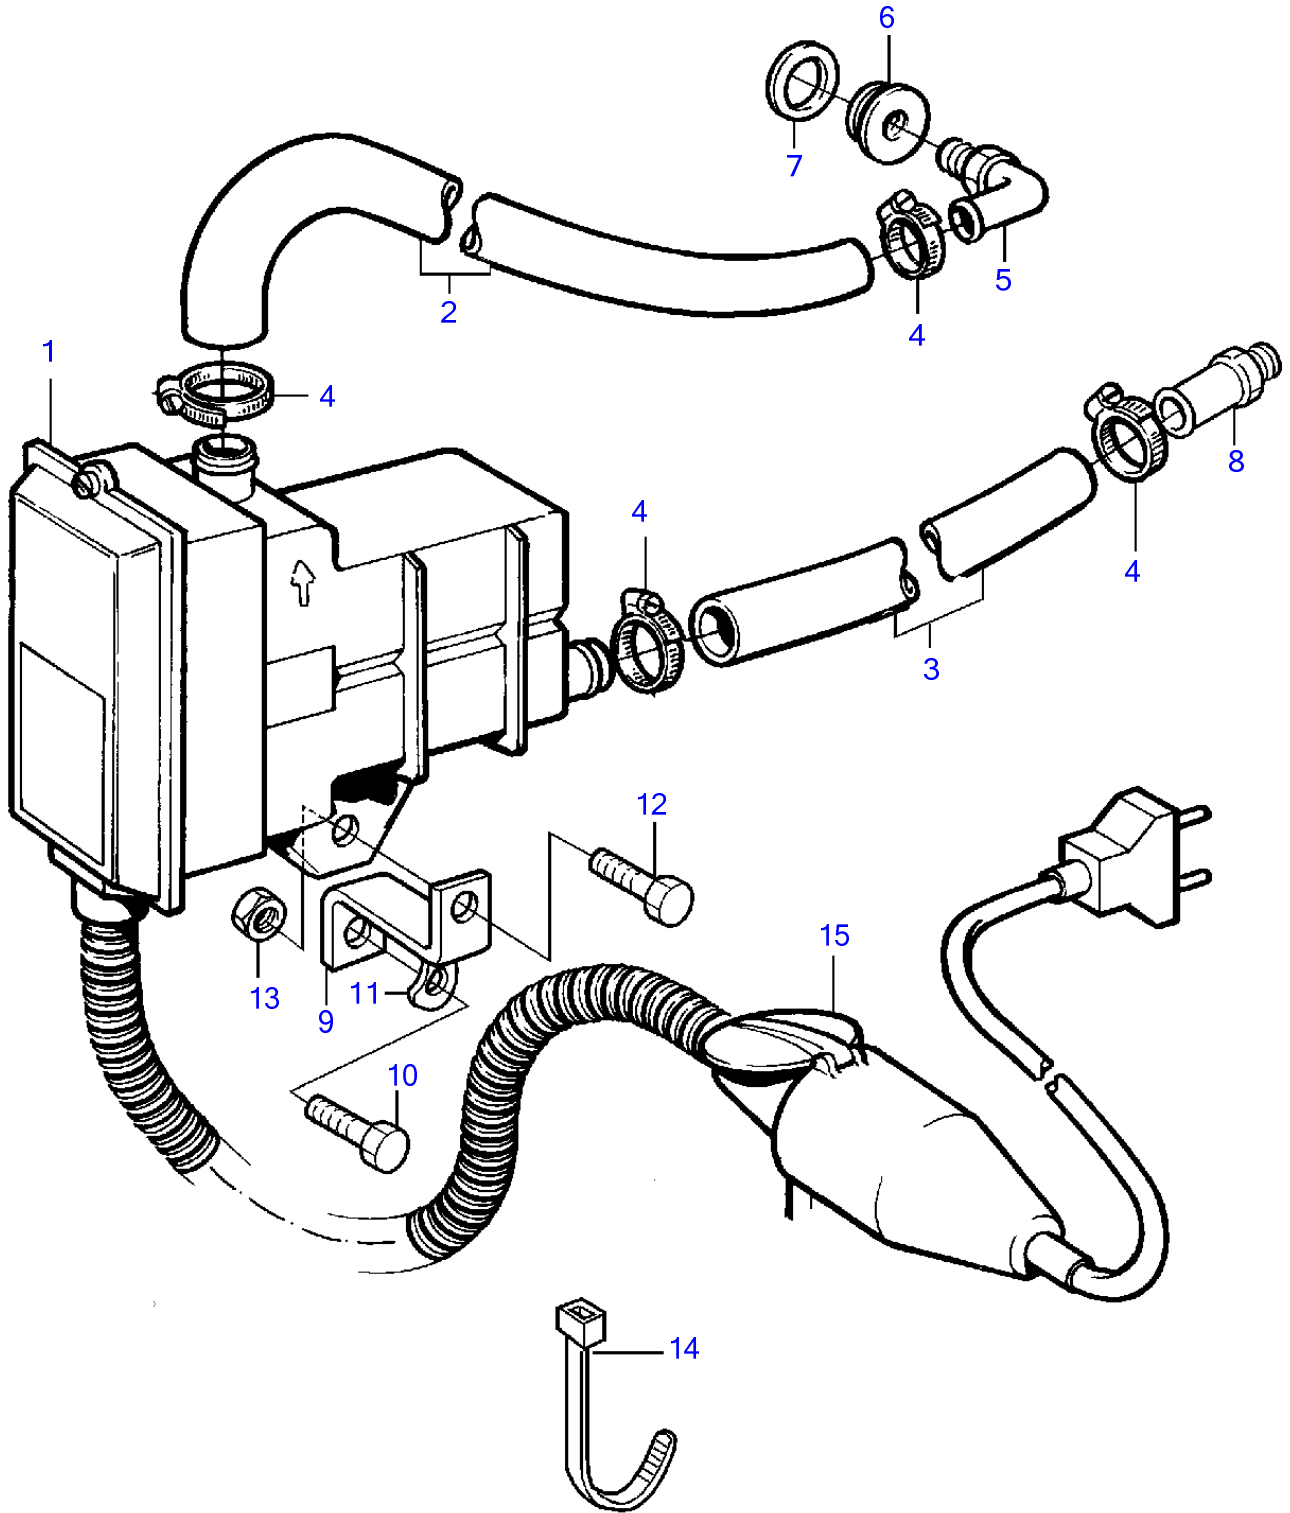

TAMD71B

TAMD71B

REF	PART NO.	QTY	DESCRIPTION	NOTES
1	865077	1	Engine heater	220-240V, 2000W
2	943369	X	Rubber hose	L=620mm
3	943369	X	Rubber hose	L=620mm
4	943473	4	Hose clamp	
5	942590	1	Elbow nipple	45°
6	821335	1	Plug	
7	469328	1	Gasket	
8	479974	1	Nipple	
9	(846912)	1	Bracket	Obsolete part
10	955559	1	Hexagon screw	
11	940280	1	Spring washer	
12	946173	1	Flange screw	
13	948645	1	Flange lock nut	
14	948211	X	Cable tie	
15		1	Connector	