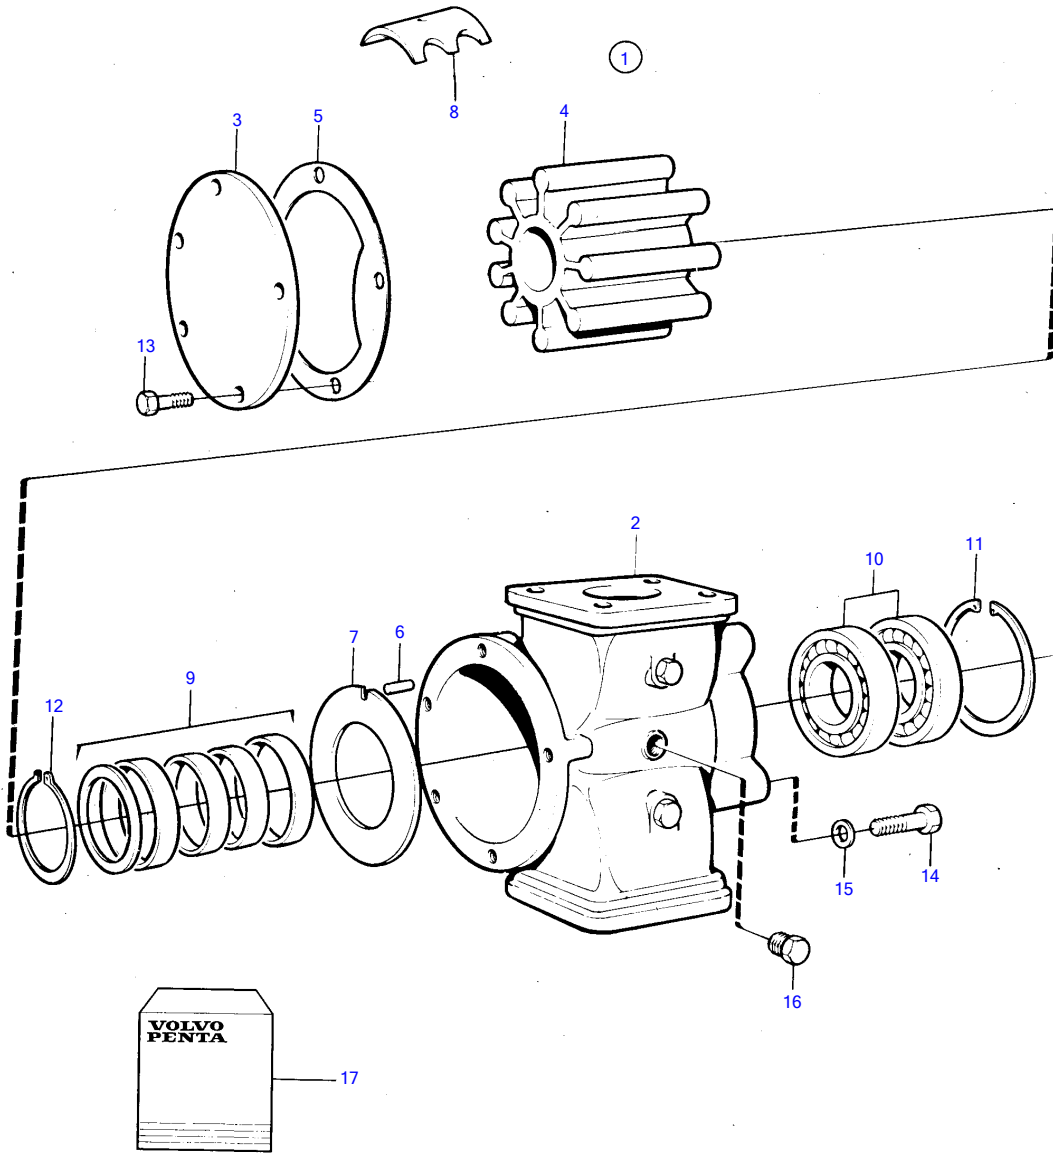

TAMD71B, TAMD73P-A, TAMD73WJ-A

16324

TAMD71B, TAMD73P-A, TAMD73WJ-A

REF	PART NO.	QTY	DESCRIPTION	NOTES
1	846104	1	Bilge pump	1 1/4"
2	822788	1	• Pump housing	
3	825727	1	• Pump cover	
4		1	• Impeller	Included in impeller kit.
5	3829314	1	• Gasket	(825728)
6	826229	1	• Locking pin	
7	826230	1	• Wear washer	
8	849321	1	• Cam	
9	822767	1	• Sealing	
10	181648	2	• Ball bearing	
11	914533	1	• Snap ring	
12	943468	2	• Snap ring	
13	959931	5	• Hexagon screw	
14	940135	4	• Hexagon screw	
15	941906	3	• Spring washer	
16	825730	1	• Screw	
17	875736	1	Impeller kit	