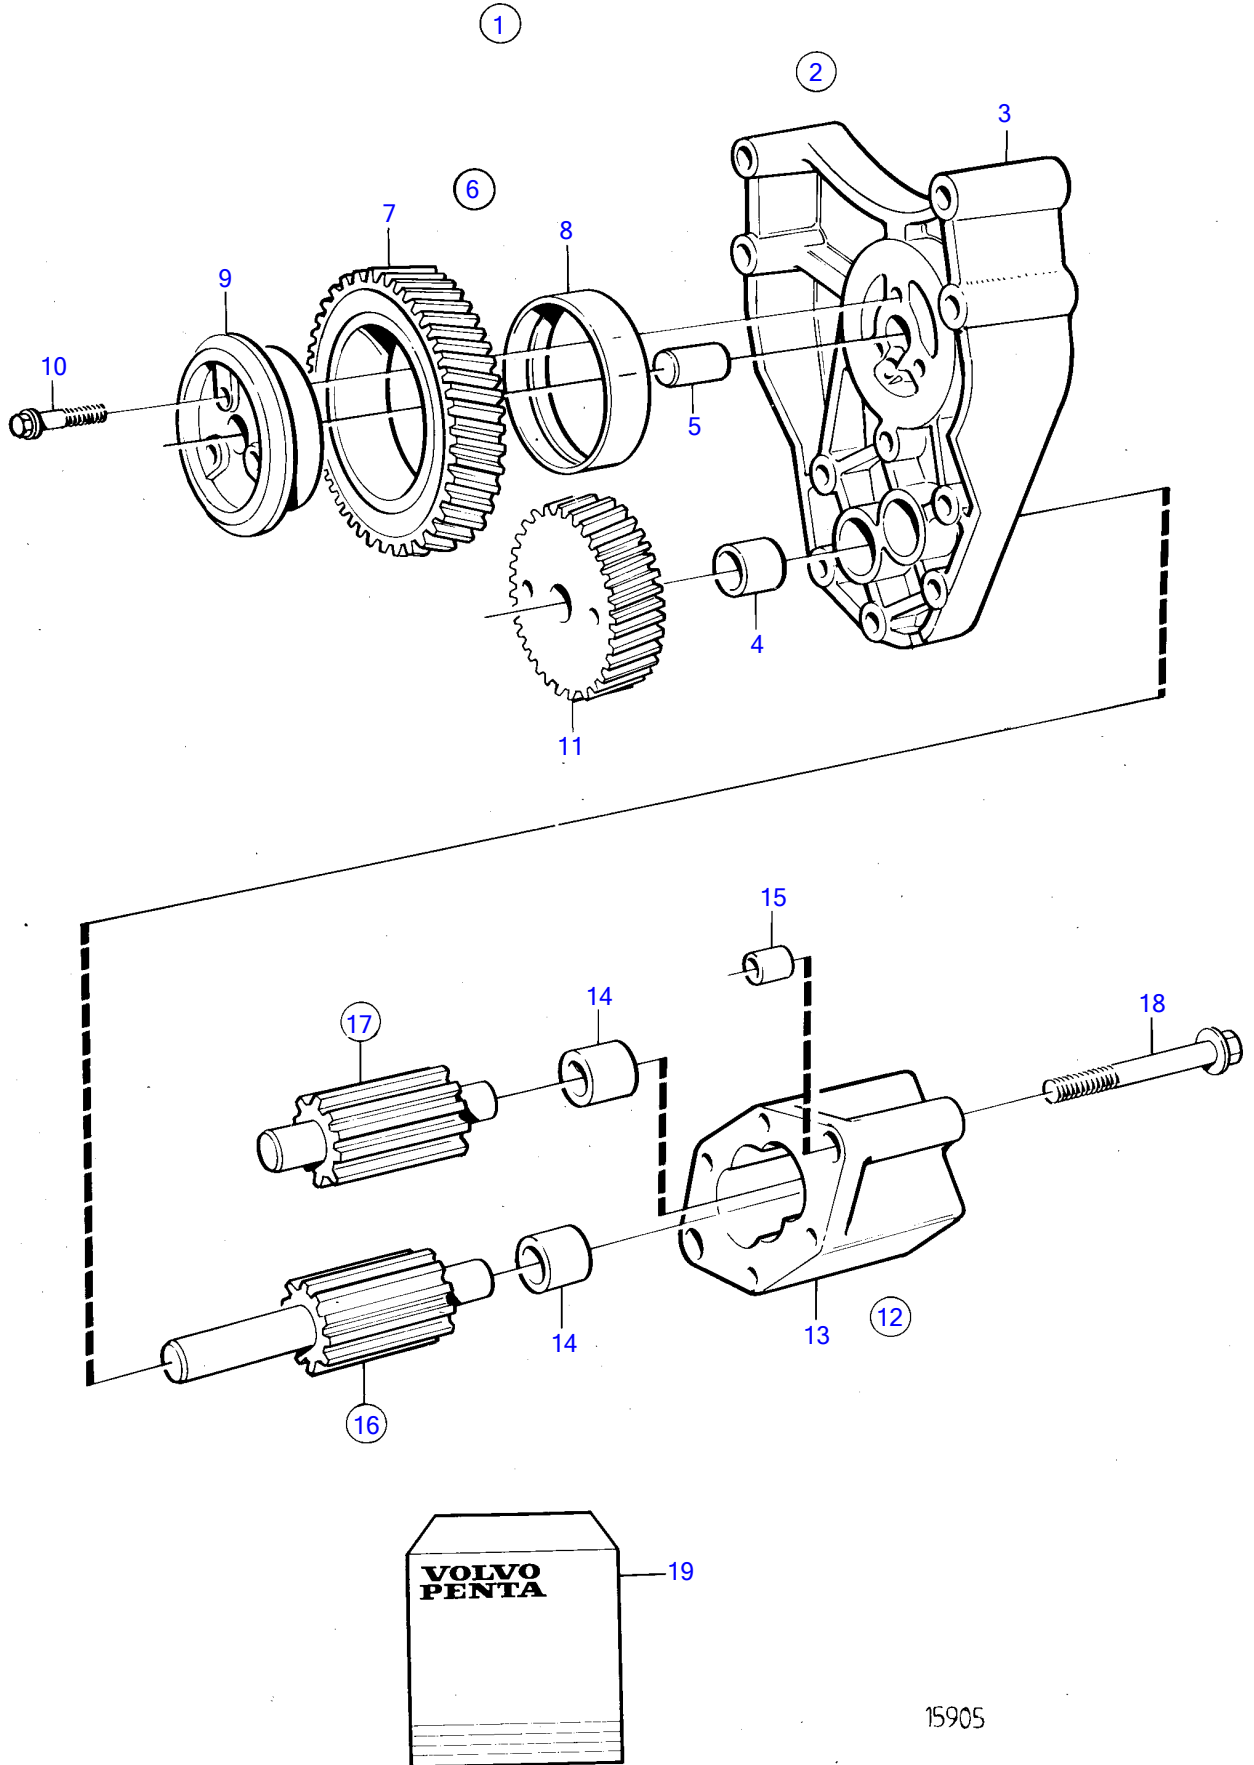

TAMD71B, TAMD73P-A, TAMD73WJ-A

TAMD71B, TAMD73P-A, TAMD73WJ-A

REF	PART NO.	QTY	DESCRIPTION	NOTES
1	471733	1	Oil pump	Replaced by 477547
2	471571	1	• Bracket	
3		1	• • Bracket	
4	470347	2	• • • Bushing	Included in overhaul kit.
5	191171	1	• • Pin	
6	471942	1	• Idler gear	
7		1	• • Idler gear	
8		1	• • Bushing	
9	420048	1	• Bearing sleeve	
10	471586	1	• Screw	
11	471941	1	• Gear	
12		1	• Housing	
13		1	• • Housing	
14	470347	2	• • • Bushing	Included in overhaul kit.
15	401146	2	• • Guide sleeve	
16		1	• Shaft, with gear	Included in overhaul kit.
17		1	• Shaft, with gear	Included in overhaul kit.
18	965218	2	• Flange screw	L=75mm
19	276152	1	Overhaul kit	See group 99