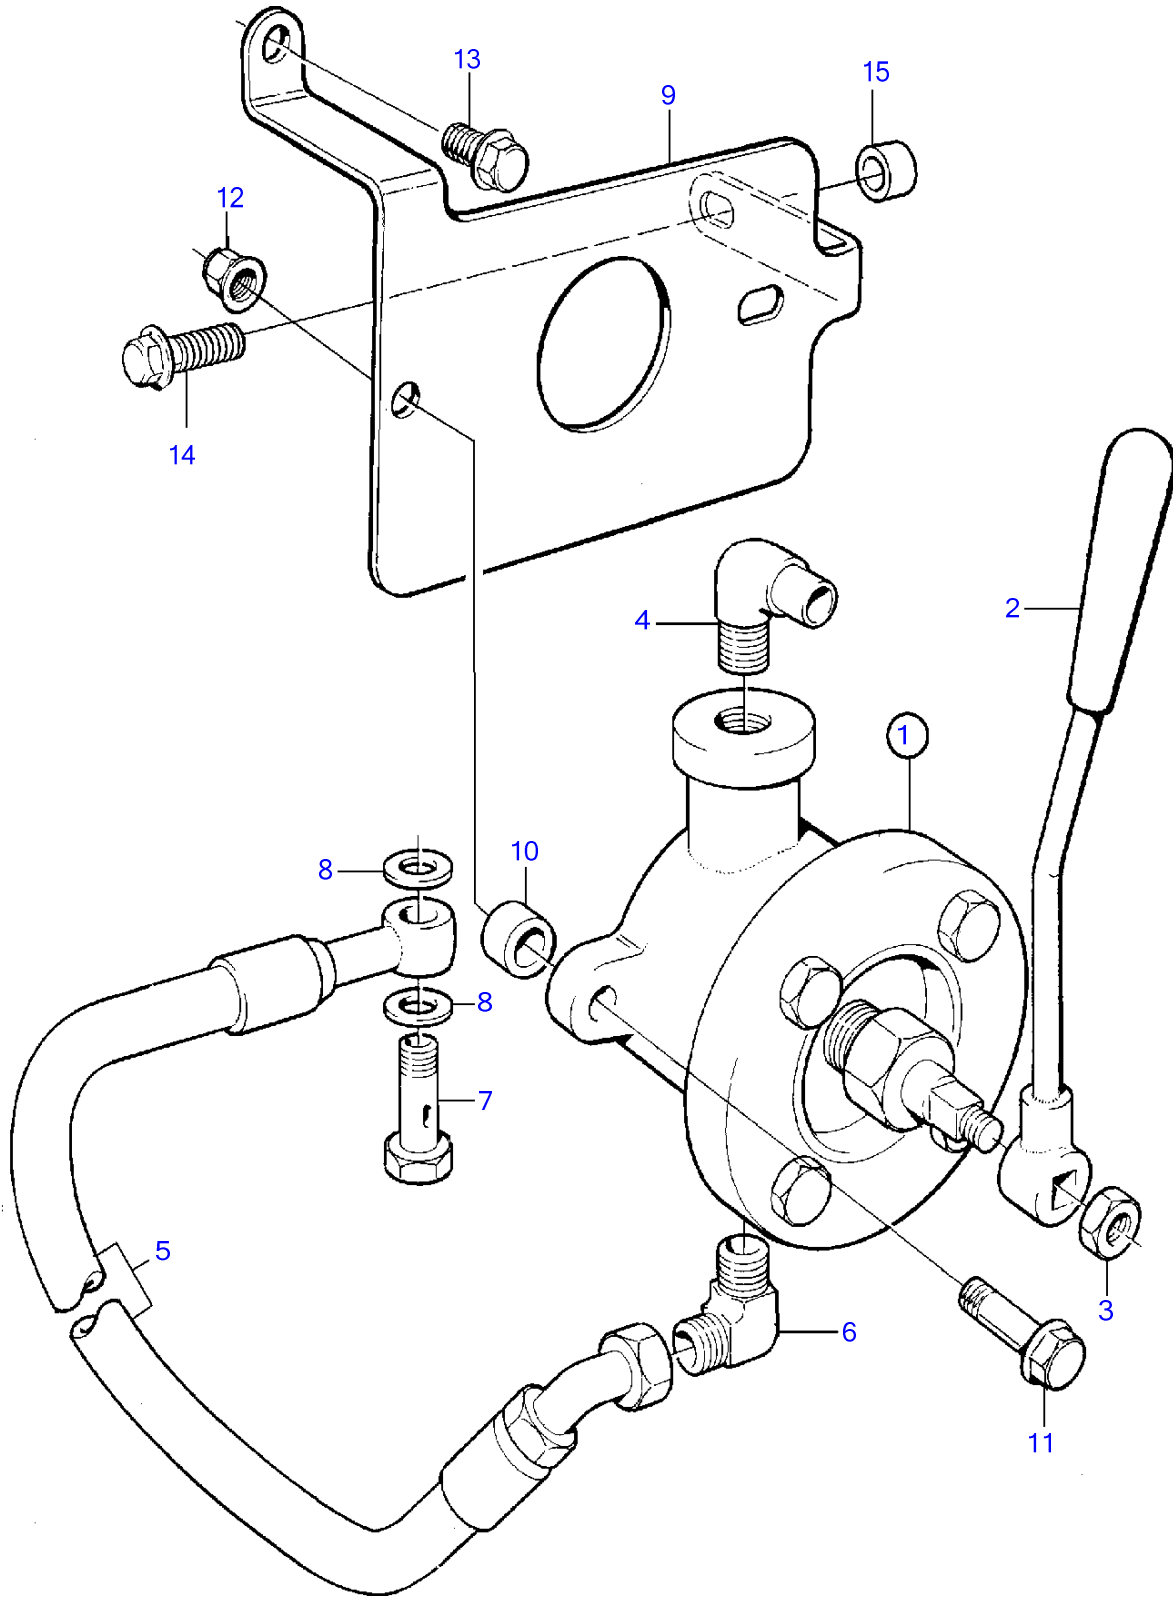

TAMD71B

TAMD71B

REF	PART NO.	QTY	DESCRIPTION	NOTES
1	3808946	1	Oil bilge pump	
2		1	• Handle	
3		1	• Nut	
4	467716	1	Elbow nipple	
5	866370	1	Hose	Early type
	3826227	1	Oil hose	Late type
6	957111	1	Elbow nipple	
7	191929	1	Hollow screw	Early type
	966821	1	Hollow screw	Late type
8	957185	2	Gasket	Early type
	18813	2	Gasket	Late type
9	865958	1	Bracket	
10	1576517	2	Spacer sleeve	
11	965185	2	Flange screw	M10x40mm
12	971095	2	Flange nut	
13	946471	1	Flange screw	M10x16mm
14	946329	1	Flange screw	
15	820506	1	Spacer sleeve	