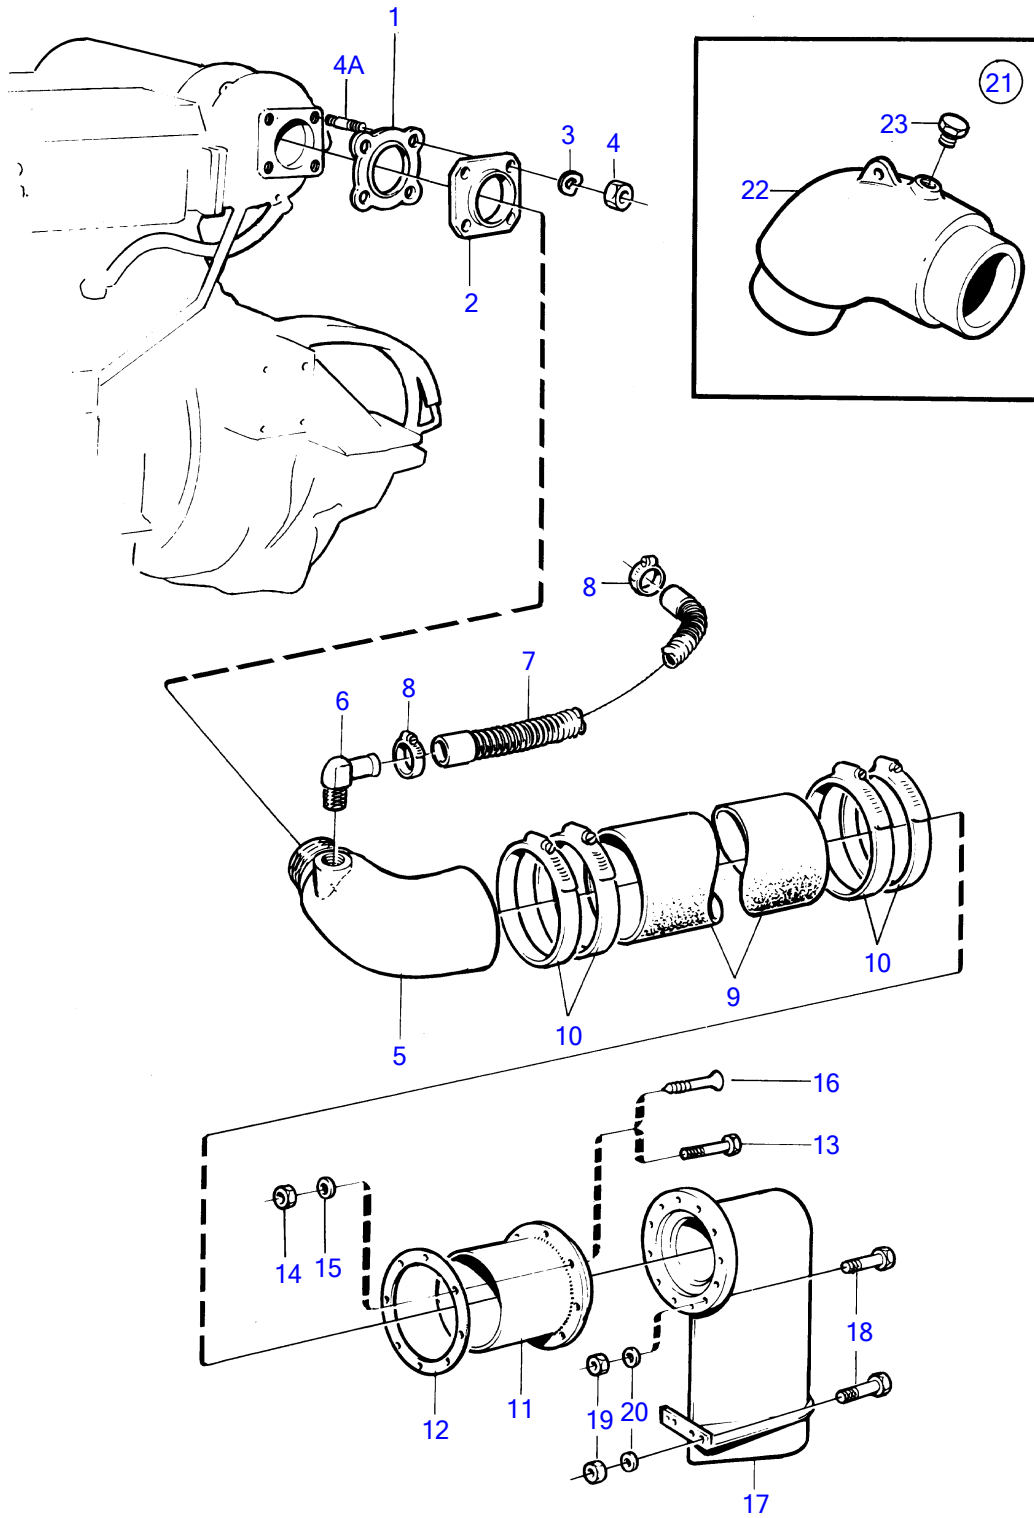

TAMD71B

15527

TAMD71B

REF	PART NO.	QTY	DESCRIPTION	SEE SEC.	NOTES
1	424630	1	Gasket		Early type
2	823770	1	Flange		
3	941908	4	Spring washer		
4	940183	4	Hexagon nut		
4A	479972	4	Stud		
5	848544	1	Exhaust riser	4465	Replaced by 1 ea exhaust pipe elbow 865545, 1 ea 864952 and 1 ea clamp 865013. Early type
6	848420	1	Hose connection		
7	848327	X	Hose		Oil cooler, reverse gear-exhaust riser., L=550mm Replaced by 863615
	3886729	1	Hose		
8	961672	4	Hose clamp		For 863615
	961673	4	Hose clamp		For 848327
9	828489	X	Exhaust hose		
10	943485	4	Hose clamp		
11	836757	1	Hull fitting		
12	836758	1	Gasket		
13	941815	8	Cross recessed screw		
14	940190	8	Hexagon nut		
15	(836768)	8	Spring washer		Obsolete part
16	(836769)	8	Wood screw		Obsolete part
17	836823	1	Muffler		
18	(959942)	16	Hexagon screw		Obsolete part
19	940190	16	Hexagon nut		
20	940191	16	Washer		
21		1	Exhaust riser		90° early type
22	836925	1	• Riser		90° early type
23	807044	1	• Plug		Early type