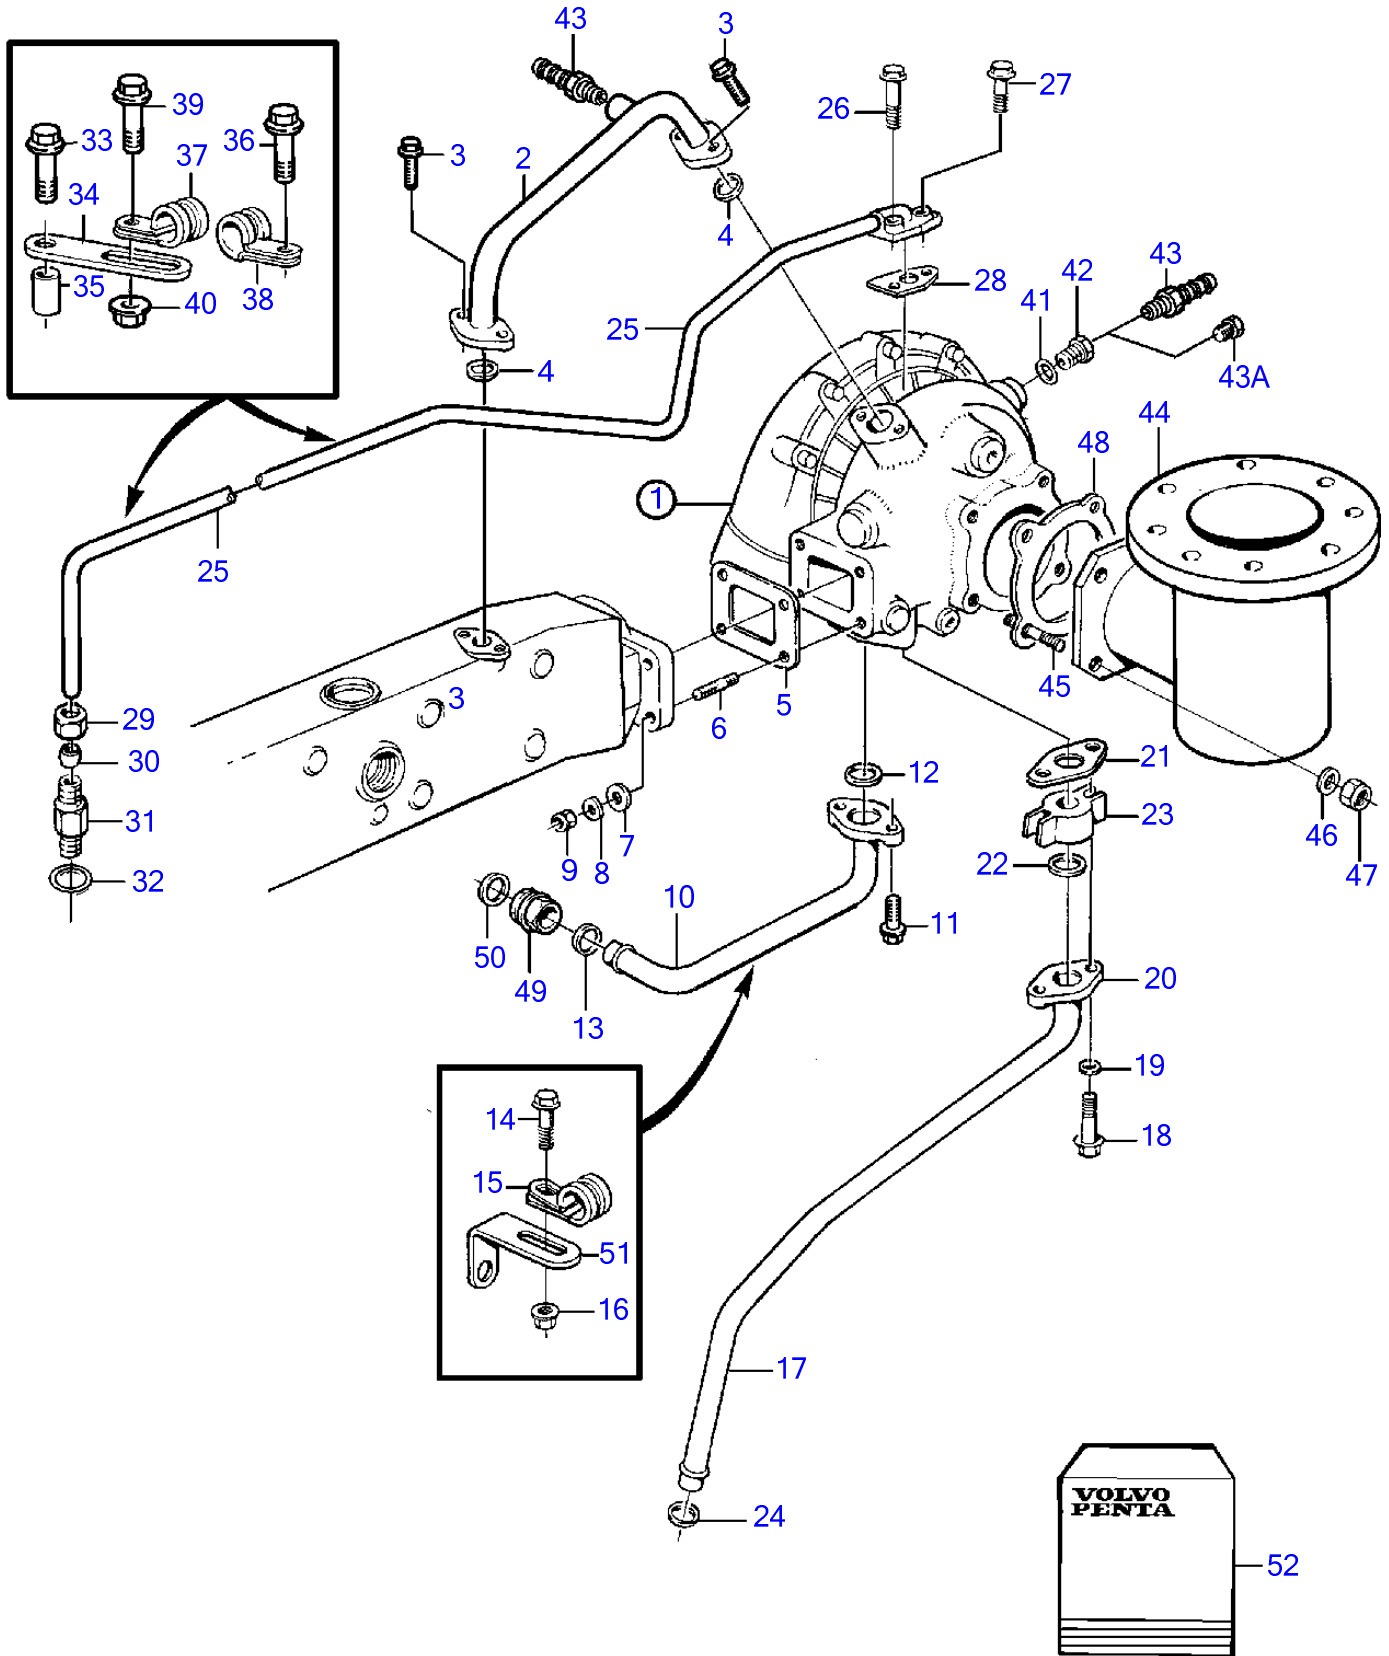

TAMD71B

TAMD71B

REF	PART NO.	QTY	DESCRIPTION	SEE SEC.	NOTES
1	848276	1	Turbocharger		Repl by turbo 865428, rubber collar 865367, hose clamp 943484, pipe kit 865332., SN-XXXXXXXXXX/44088
			.		
			.	2328	
	864878	1	Turbocharger		Replaced by 1 ea turbocharger 865428, 1 ea hose 865367 and 1 ea pipe kit 865332 for rebuilt crankhouse ventilation., SN-XXXXXXXXXX/44089-
			parts not sold separately		SN-XXXXXXXXXX/48751
	865334	1	Turbocharger		Repl by turbo 865428., SN-XXXXXXXXXX/48752-
			· parts not sold separately		SN-XXXXXXXXXX/50928
		1	Turbocharger		SN-XXXXXXXXXX/50929-
	3802062	1	Turbocharger, exch		SN-XXXXXXXXXX/50929-
			.		
			.	2329	
			.		
			.	3515	
			Turbocharger		
	3802062		Turbocharger, exch		
			.		
			.	2329	
2	847837	1	Coolant pipe		Repl by 866978
	866978	1	Coolant pipe		Drain cock 949918 moved to pipe 866978.
3	946544	4	Flange screw		
4	831622	2	Sealing ring		Included in gasket kit., Early type
5	421324	1	Gasket		Included in gasket kit.
6	479972	4	Stud		Early type
7	955895	4	Washer		
8	942336	4	Spring washer		
9	940183	4	Hexagon nut		
10	848267	1	Tube		Early type
11	946544	2	Flange screw		
12	831622	1	Sealing ring		Included in gasket kit.
13	471626	1	Sealing ring		Included in gasket kit.
14	955244	1	Hexagon screw		(469542)
15	952632	1	Clamp		
16	963104	1	Lock nut		Early type
17	847835	1	Lubricating pipe		M8x25mm, (940142)
18	947760	2	Flange screw		
19	941907	2	Spring washer		M8x30mm, (955297)
20	469543	1	Flange		
21	470993	1	Gasket		Included in gasket kit.
22	469601	1	Sealing ring		Included in gasket kit.
23	8148729	1	Connector		(469542)
24	471626	1	Sealing ring		Included in gasket kit.
25	847833	1	Oil pressure pipe		
26	945444	1	Flange screw		M8x25mm, (940142)
27	946671	1	Flange screw		M8x30mm, (955297)
28	420641	1	Gasket		Included in gasket kit.
29	956984	1	Fitting nut		
30	980782	1	Ferrule		
31	963948	1	Nipple		
32	947622	1	Gasket		
33	946472	1	Flange screw		
34	965535	1	Bracket		(924079)
35	930076	1	Spacer sleeve		
36	947107	1	Flange screw		
37	952627	1	Clamp		
38	949746	1	Clamp		
39	946544	1	Flange screw		
40	945407	1	Flange nut		
41	947627	1	Gasket		
42	862173	1	Nipple		
43	949918	1	Shut-off cock		Drain cock 949918 moved to pipe 866978.