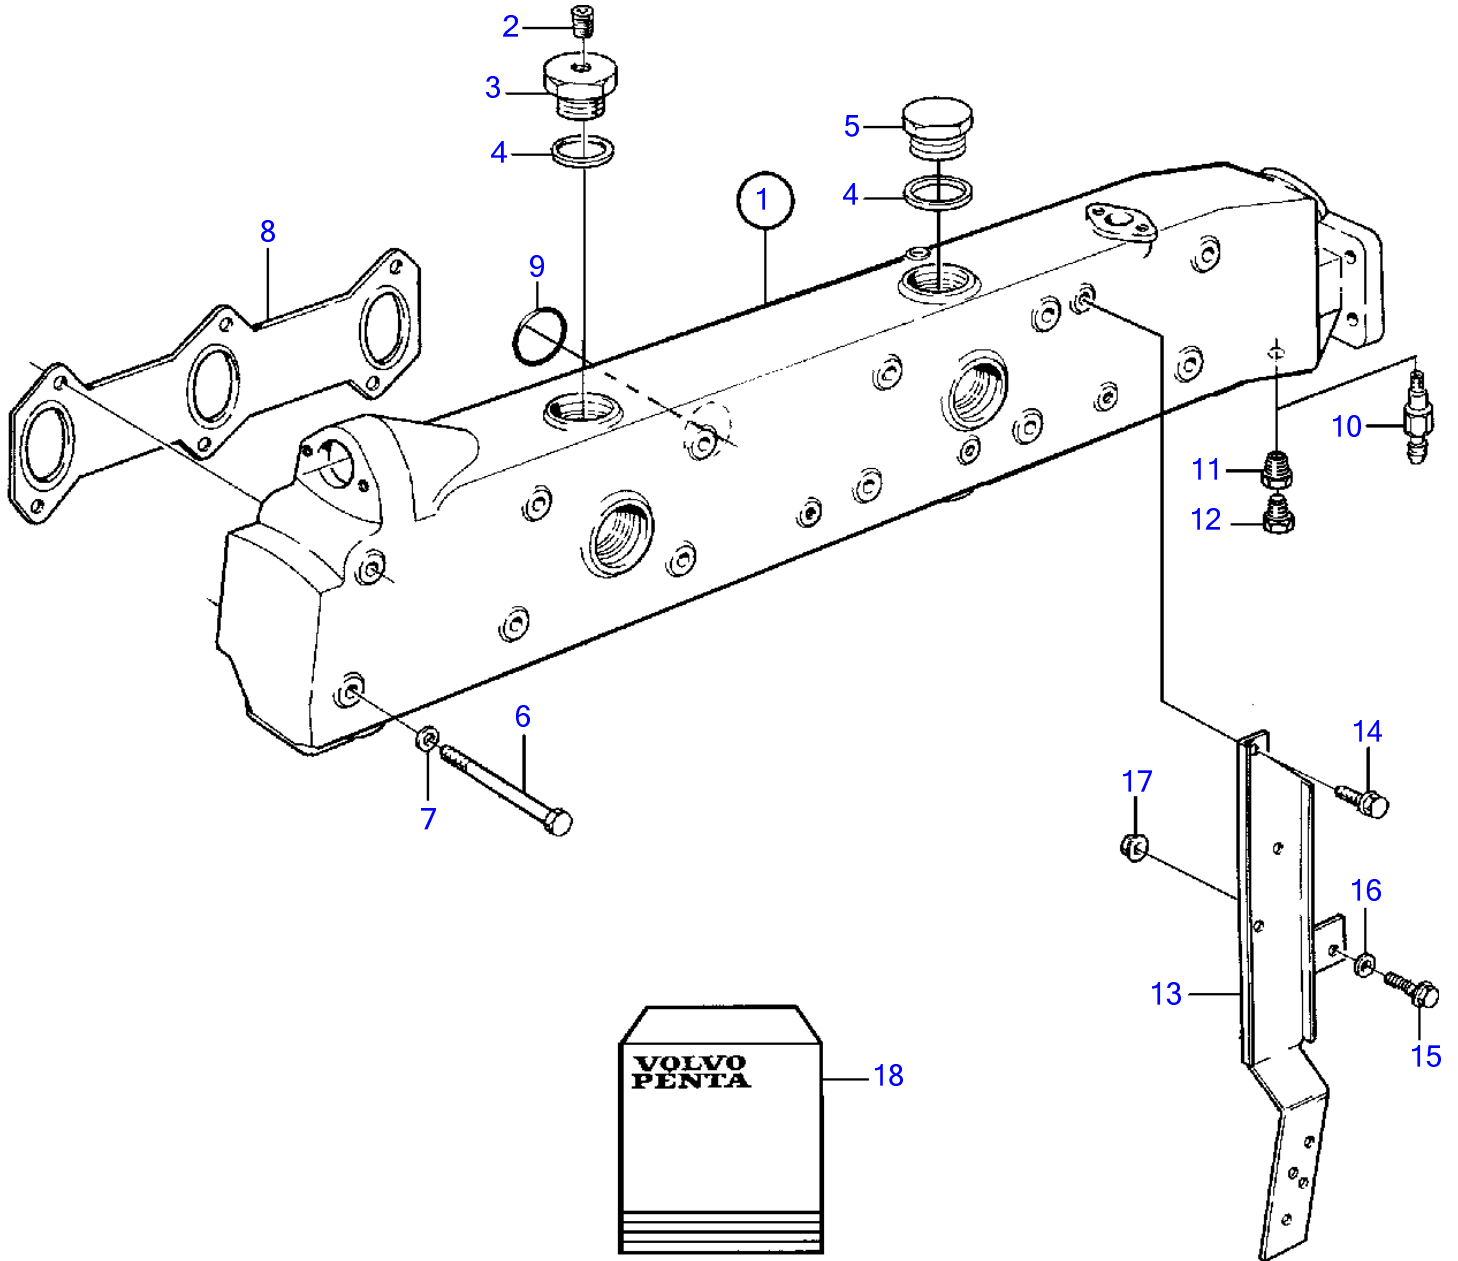

TAMD71B

17016

TAMD71B

REF	PART NO.	QTY	DESCRIPTION	NOTES
1	3827480	1	Exhaust pipe	(866570)
2	479977	1	• Plug	
3	821335	2	• Plug	
4	469328	11	• Gasket	
5	467367	9	• Plug	
6	970961	12	Hexagon screw	L=110mm
7	941908	12	Spring washer	
8	847778	2	Gasket	Included in gasket kit.
9	1543572	1	Sealing ring	Included in gasket kit.
10	949918	1	Shut-off cock	
11	479954	1	Nipple	Alt
12	861551	1	Plug	Alt
13	847884	1	Bracket	
14	946173	1	Flange screw	
15	946544	1	Flange screw	
16	955892	1	Washer	
17	949278	1	Flange lock nut	
18	876625	1	Gasket kit, exhaust manifold	See group 99