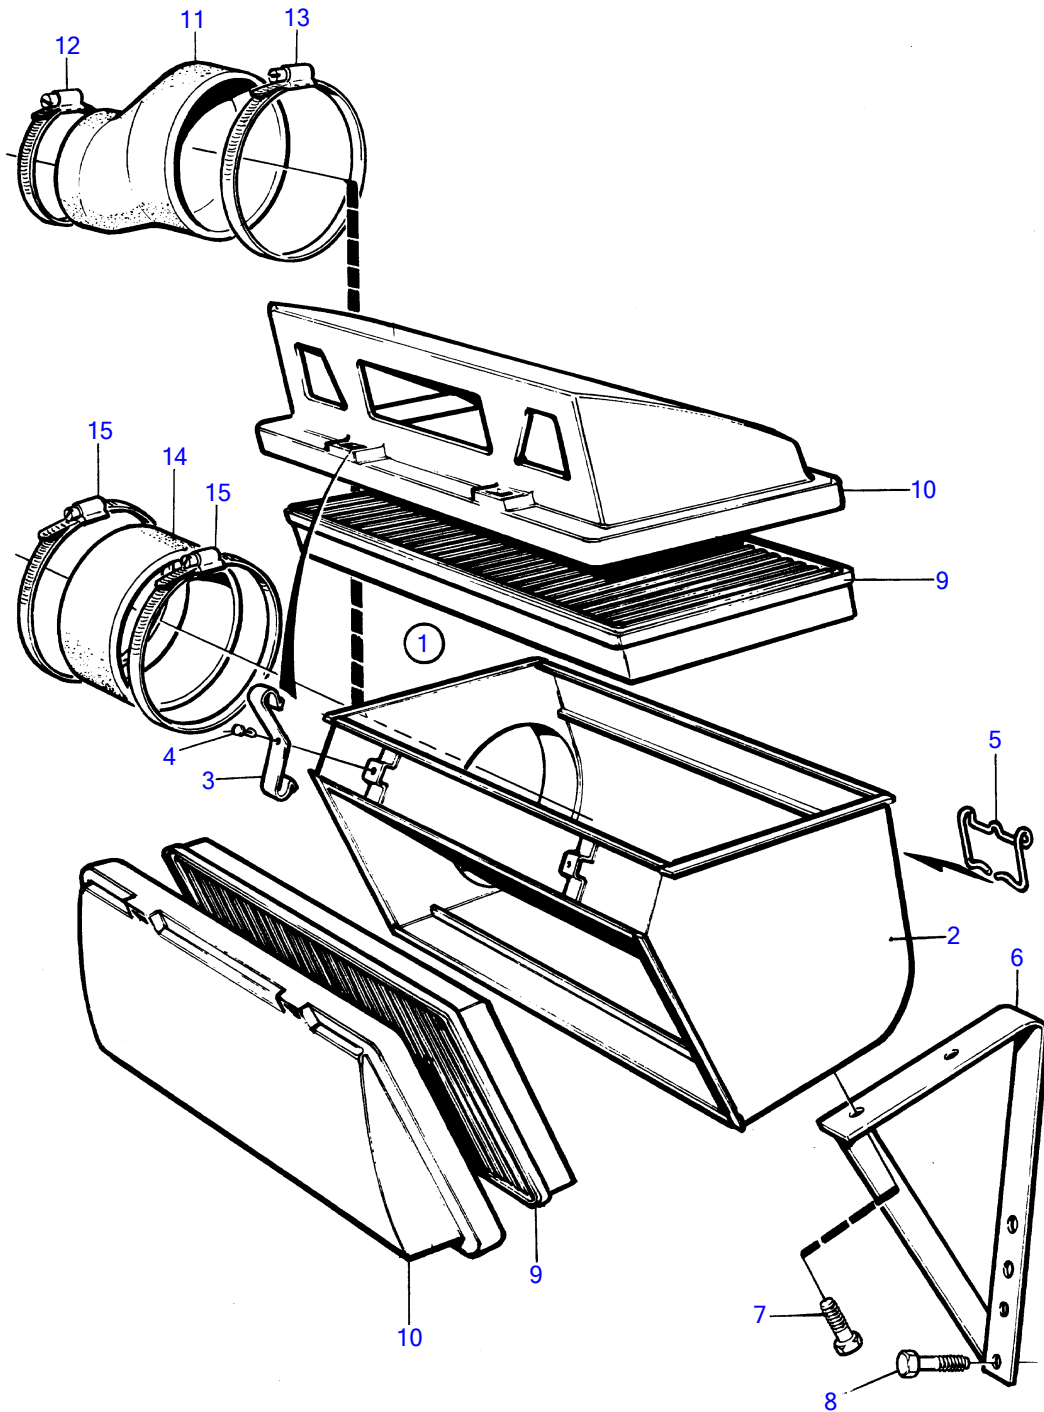

TAMD71B

11116

## TAMD71B

REF	PART NO.	QTY	DESCRIPTION	NOTES
1	863347	1	Air filter housing	SN-XXXXXXXXXX/44088, Replaced by 876299
	876299	1	Filter housing	SNXXXXXXXXXX/44089-
2	865357	1	• Filter housing	
3	848620	6	• Clamp	
4	1308917	2	• Rivet	
5	673792	4	• Lock	
6	865335	1	Bracket	
7	946440	2	Flange screw	L=16mm
8	945444	2	Flange screw	L=25mm
9	876185	2	Air filter insert	
10	842615	2	Filter housing	
11	847887	1	Rubber cone	Id for turbocharger=70mm and for filter housing=107mm., SN-XXXXXXXXXX/44088
12	943481	1	Hose clamp	SN-XXXXXXXXXX/44088, ID=70mm
13	943484	1	Hose clamp	SN-XXXXXXXXXX/44088, ID=107mm
14	864821	1	Filter connection	Id for turbocharger and filter housing=107mm., SNXXXXXXXXXX/44089-, L=90mm
	865367	1	Hose	Id for turbocharger and filter housing=107mm., To be used when turbo 865428 is installed on an engine with older filter housing 863347 which only have one attachment., L=60mm
15	943484	2	Hose clamp	SNXXXXXXXXXX/44089-, ID=107mm