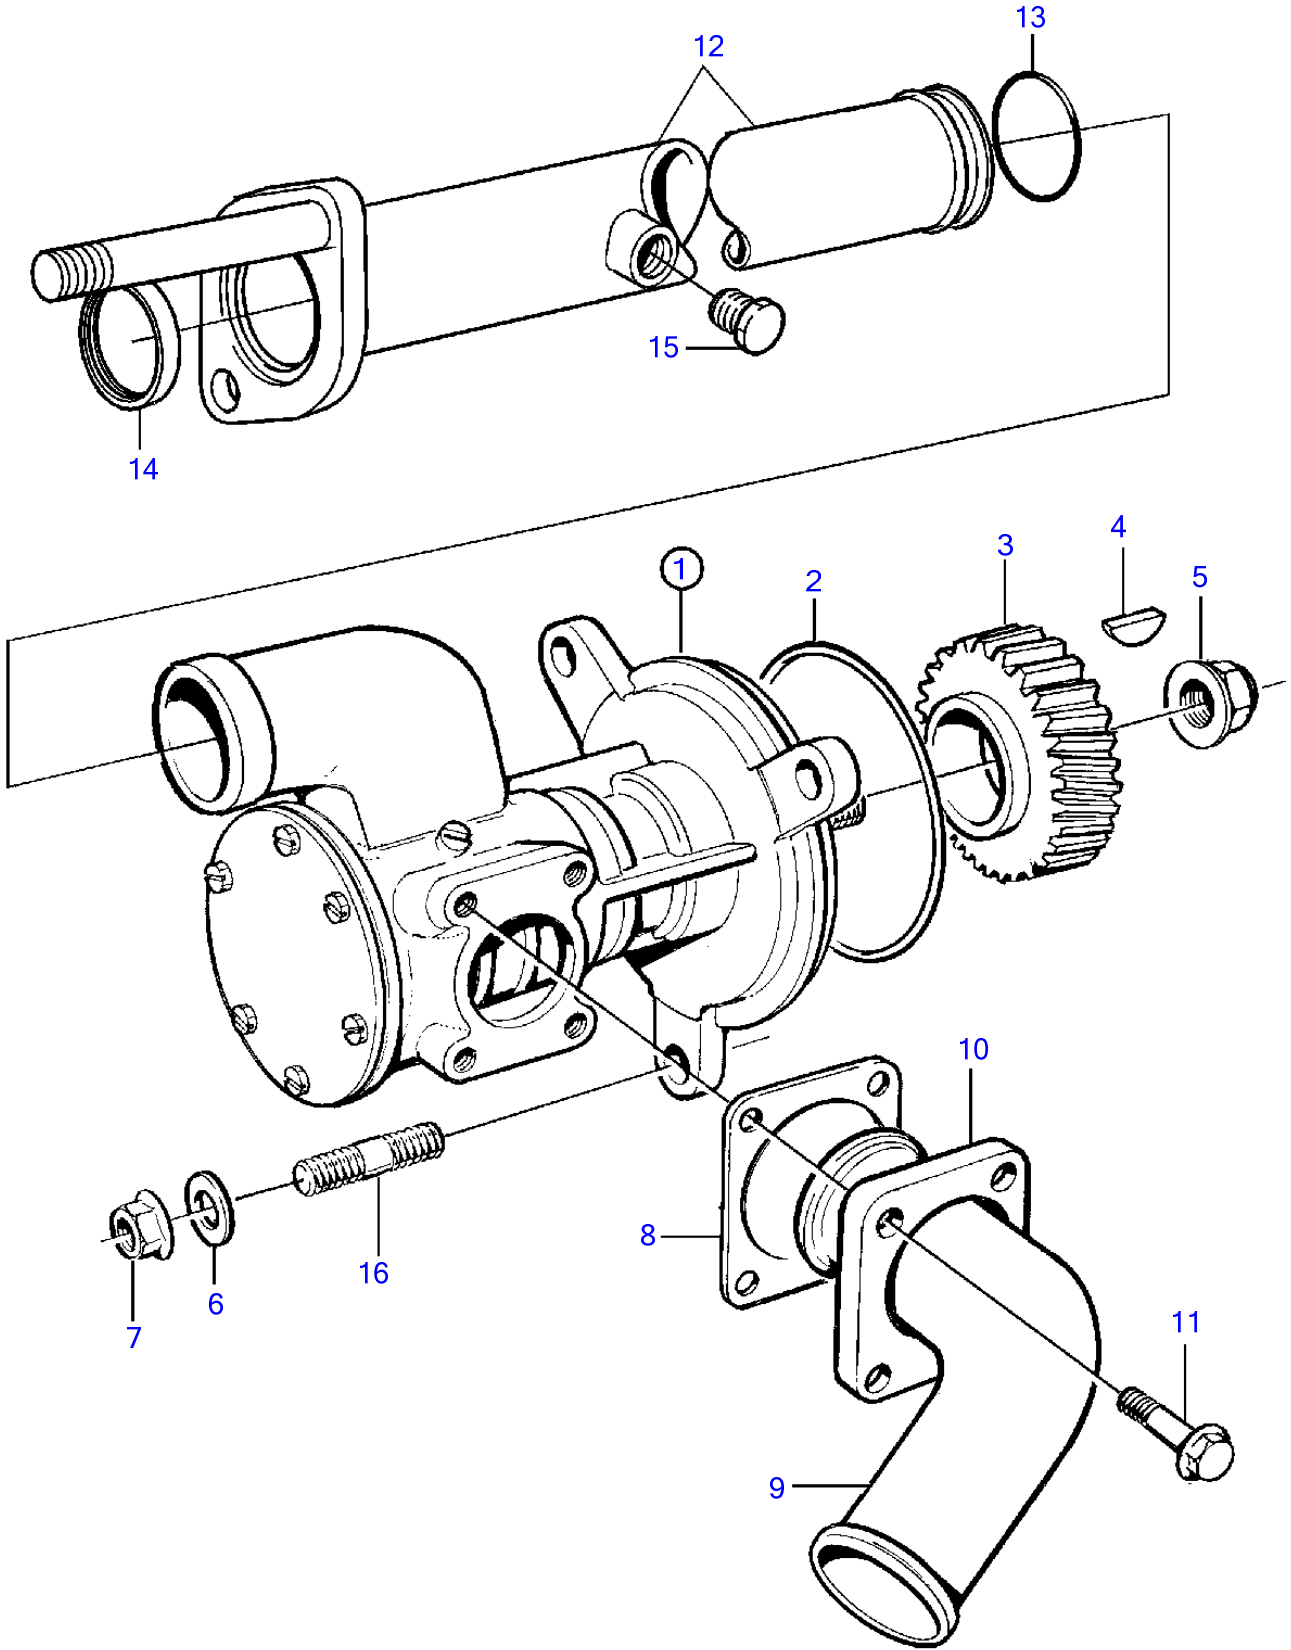

TAMD73P-A, TAMD73WJ-A

## TAMD73P-A, TAMD73WJ-A

REF	PART NO.	QTY	DESCRIPTION	SEE SEC.	NOTES
1	3826296	1	Sea water pump		Repl by sea water pump 3830699, gear 3830482 and flange lock nut 971099.
			.		
			.	3576	
	3830699	1	Sea water pump		
			.		
			.	3576	
2	975610	1	O-ring		
3	423087	1	Gear		For 3826296
			· Bulletin 45-01	45-01-EN	Timing Gears, 71, 100, 121
3	3830720	1	Gear		For 3830699
4	942406	1	Woodruff key		
5	947855	1	Flange lock nut		
6	941911	3	Spring washer		
7	971073	3	Hexagon nut		
8	862592	1	Gasket		
9	848596	1	Hose attachment		
10	842029	1	Flange		
11	946441	4	Flange screw		
12	3826297	1	Tube, charge air cooler	3942	
13	863231	1	Sealing ring		
14	864491	1	Gasket		
15	981749	1	Plug		
16	967951	3	Stud		