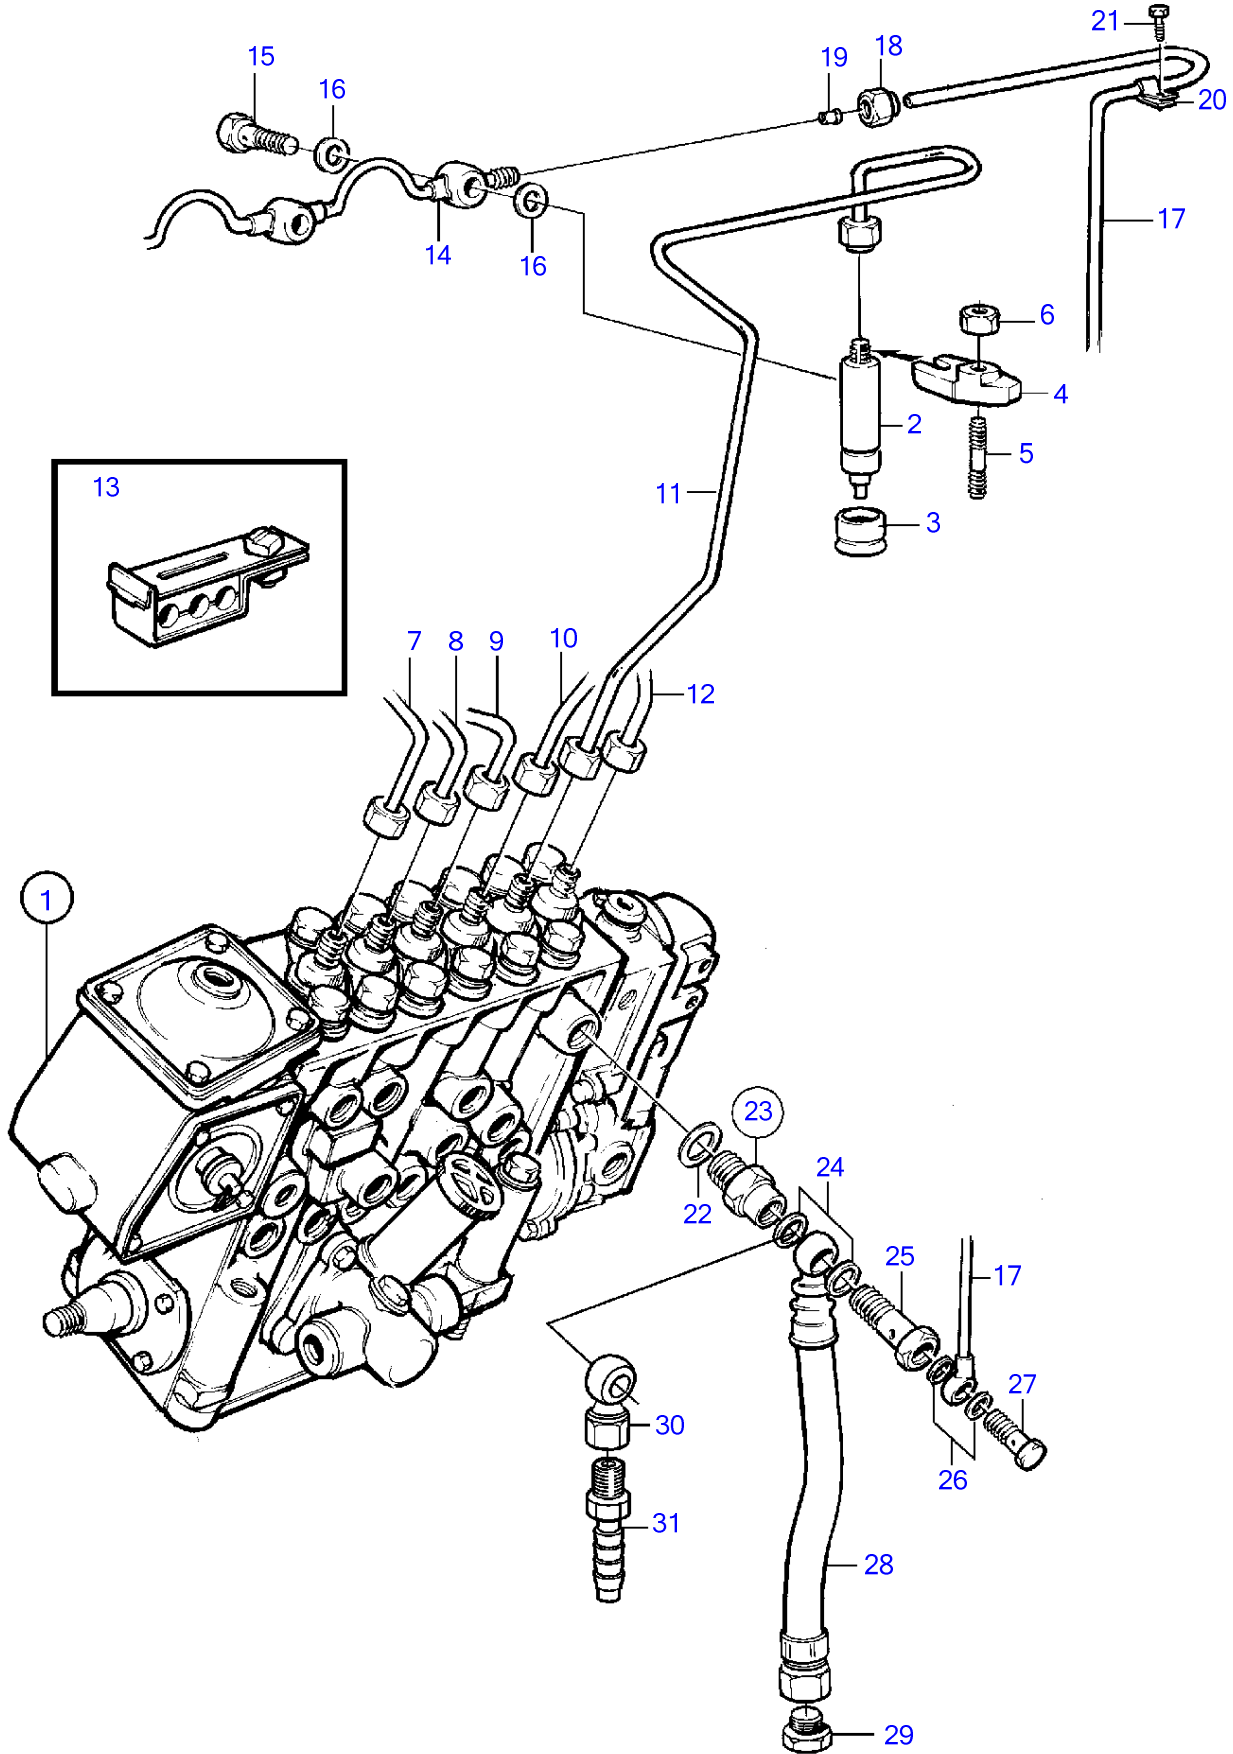

TAMD73WJ-A

TAMD73WJ-A

REF	PART NO.	QTY	DESCRIPTION	SEE SEC.	NOTES
1		1	Injection pump		
2	864827	6	Injector		
	3803257	6	Injector, exch		
			.	2325	
3	469455	6	Sealing ring		
4	469797	6	Yoke		
5	1545022	6	Stud		
6	971095	6	Flange nut		
7	3825658	1	Delivery pipe		Cyl no 1
8	3825659	1	Delivery pipe		Cyl no 2
9	3825660	1	Delivery pipe		Cyl no 3
10	864604	1	Delivery pipe		Cyl no 4
11	864605	1	Delivery pipe		Cyl no 5
12	864606	1	Delivery pipe		Cyl no 6
13	8194351	6	Clamp		2 pipes
	8194352	1	Clamp		3 pipes
	8194353	1	Clamp		4 pipes
14	471605	1	Leak-off pipe		
15	74033	6	Hollow screw		
16	947620	12	Gasket		
17	3826368	1	Leak-off line		
18	956980	1	Fitting nut		
19	956966	1	Ferrule		
20	121563	1	Clamp		
21	967949	1	Flange screw		(965175)
22	969011	1	Gasket		(239897)
23	479775	1	Overflow valve		For engine without electric fuel stop valve.
	3825154	1	• Overflow valve, parts not sold separately		For engine with electric fuel stop valve.
24	969011	2	Gasket		
25	16496	1	Hollow screw		
26	947620	2	Gasket		
27	74033	1	Hollow screw		
28	3830312	1	Hose		
29	22753	1	Nipple		
30	861101	1	Banjo nipple		Alt
31	3825000	1	Hose nipple		Alt