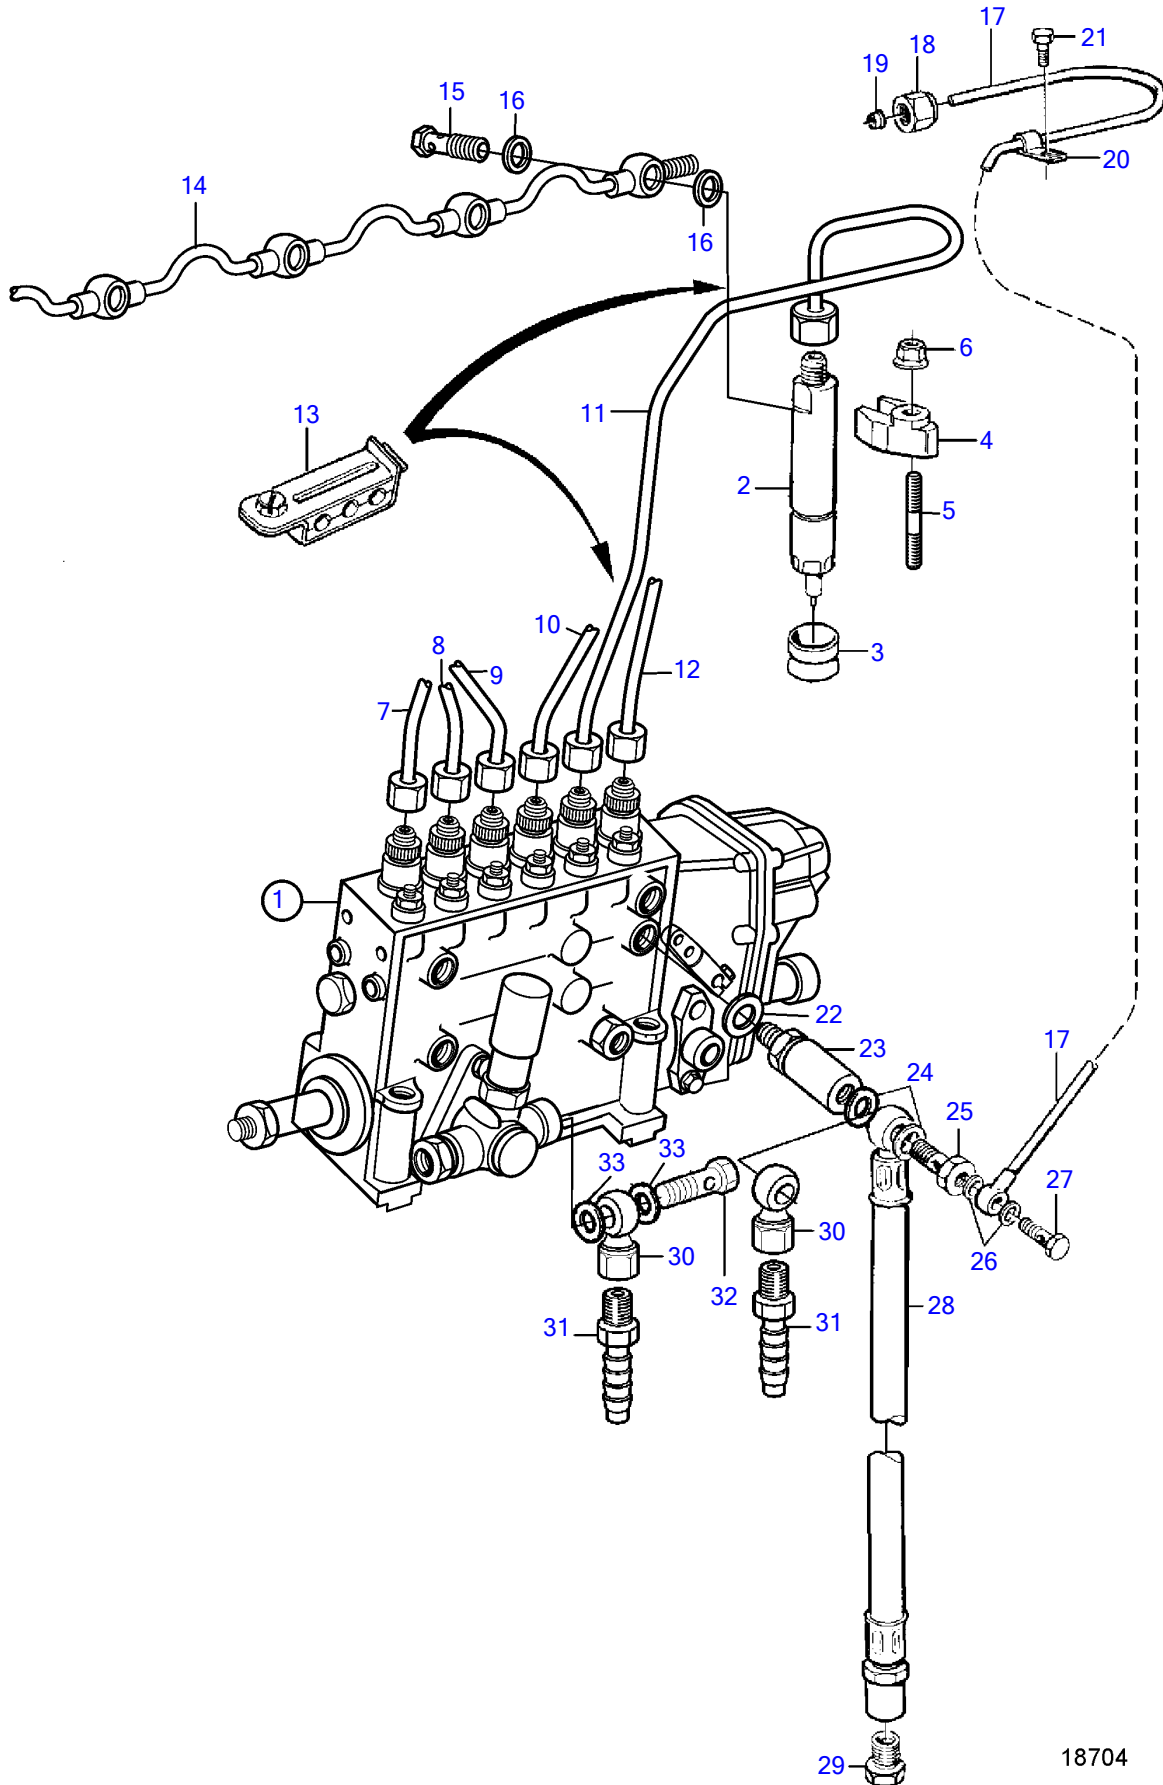

TAMD73P-A

TAMD73P-A

REF	PART NO.	QTY	DESCRIPTION	SEE SEC.	NOTES
1		1	Injection pump	3608	
2	864827	6	Injector		
	3803257	6	Injector, exch		
			.		
			.	2325	
3	469455	6	Sealing ring		
4	469797	6	Yoke		
5	1545022	6	Stud		
6	971095	6	Flange nut		
7	3825658	1	Delivery pipe		Cyl no 1
8	3825659	1	Delivery pipe		Cyl no 2
9	3825660	1	Delivery pipe		Cyl no 3
10	864604	1	Delivery pipe		Cyl no 4
11	864605	1	Delivery pipe		Cyl no 5
12	864606	1	Delivery pipe		Cyl no 6
13	8194351	6	Clamp		2 pipes
	8194352	1	Clamp		3 pipes
	8194353	1	Clamp		4 pipes
14	471605	1	Leak-off pipe		
15	74033	6	Hollow screw		
16	947620	12	Gasket		
17	3825440	1	Leak-off pipe		
18	956980	1	Fitting nut		
19	956966	1	Ferrule		
20	121563	1	Clamp		
21	967949	1	Flange screw		(965175)
22		1	Gasket		
23	11996309	1	Overflow valve		
			. parts not sold separately		
24	969011	2	Gasket		
25	16496	1	Hollow screw		
26	947620	2	Gasket		
27	74033	1	Hollow screw		
28	3830312	1	Hose		
29	22753	1	Nipple		
30	861101	2	Banjo nipple		Alt
31	3825000	2	Hose nipple		Alt
32	25167	1	Hollow screw		
33	969011	2	Gasket		