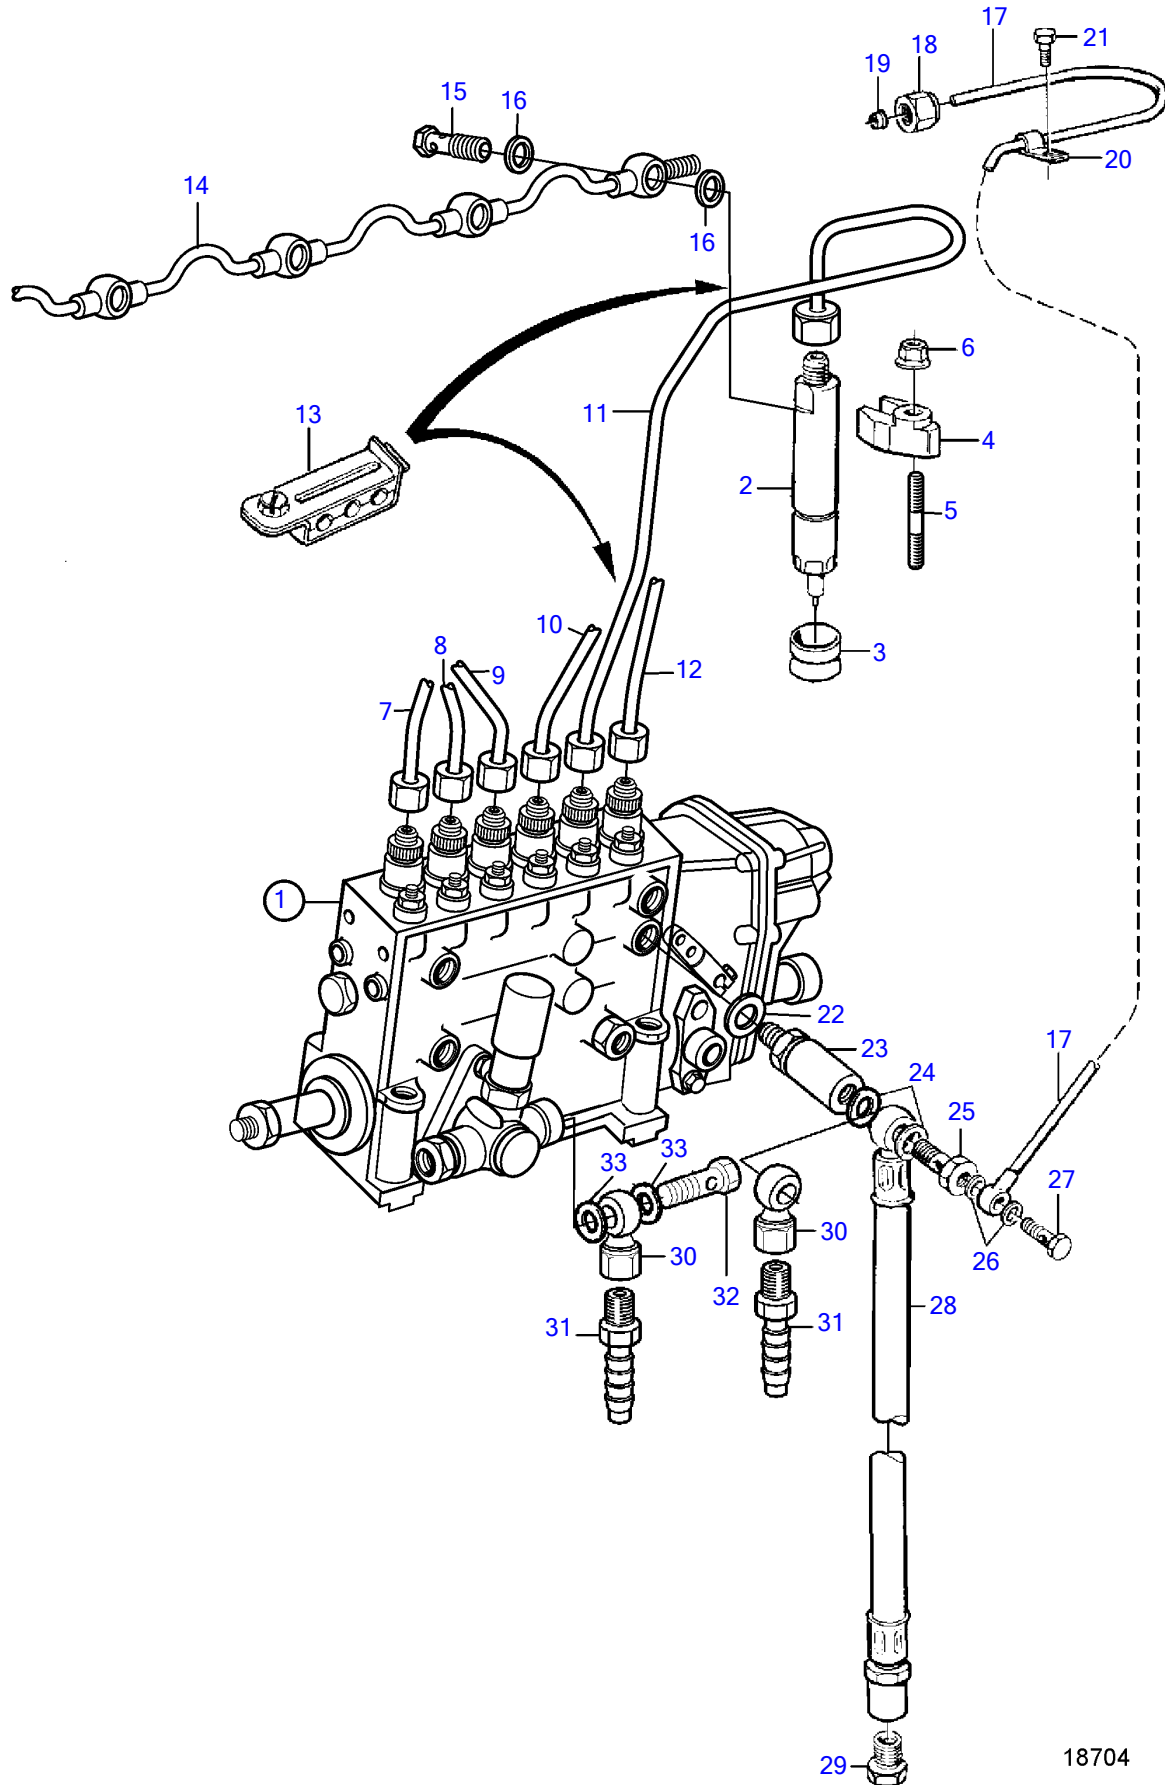

TAMD73P-A

TAMD73P-A

REF	PART NO.	QTY	DESCRIPTION	SEE SEC.	NOTES
1		1	Injection pump	3608	
2	864827	6	Injector		
	3803257	6	Injector, exch		
			.		
			.	2325	
3	469455	6	Sealing ring		
4	469797	6	Yoke		
5	1545022	6	Stud		
6	971095	6	Flange nut		
7	3825658	1	Delivery pipe		Cyl no 1
8	3825659	1	Delivery pipe		Cyl no 2
9	3825660	1	Delivery pipe		Cyl no 3
10	864604	1	Delivery pipe		Cyl no 4
11	864605	1	Delivery pipe		Cyl no 5
12	864606	1	Delivery pipe		Cyl no 6
13	8194351	6	Clamp		2 pipes
	8194352	1	Clamp		3 pipes
	8194353	1	Clamp		4 pipes
14	471605	1	Leak-off pipe		
15	74033	6	Hollow screw		
16	947620	12	Gasket		
17	3825440	1	Leak-off pipe		
18	956980	1	Fitting nut		
19	956966	1	Ferrule		
20	121563	1	Clamp		
21	967949	1	Flange screw		(965175)
22		1	Gasket		
23	11996309	1	Overflow valve		
			. parts not sold separately		
24	969011	2	Gasket		
25	16496	1	Hollow screw		
26	947620	2	Gasket		
27	74033	1	Hollow screw		
28	3830312	1	Hose		
29	22753	1	Nipple		
30	861101	2	Banjo nipple		Alt
31	3825000	2	Hose nipple		Alt
32	25167	1	Hollow screw		
33	969011	2	Gasket		